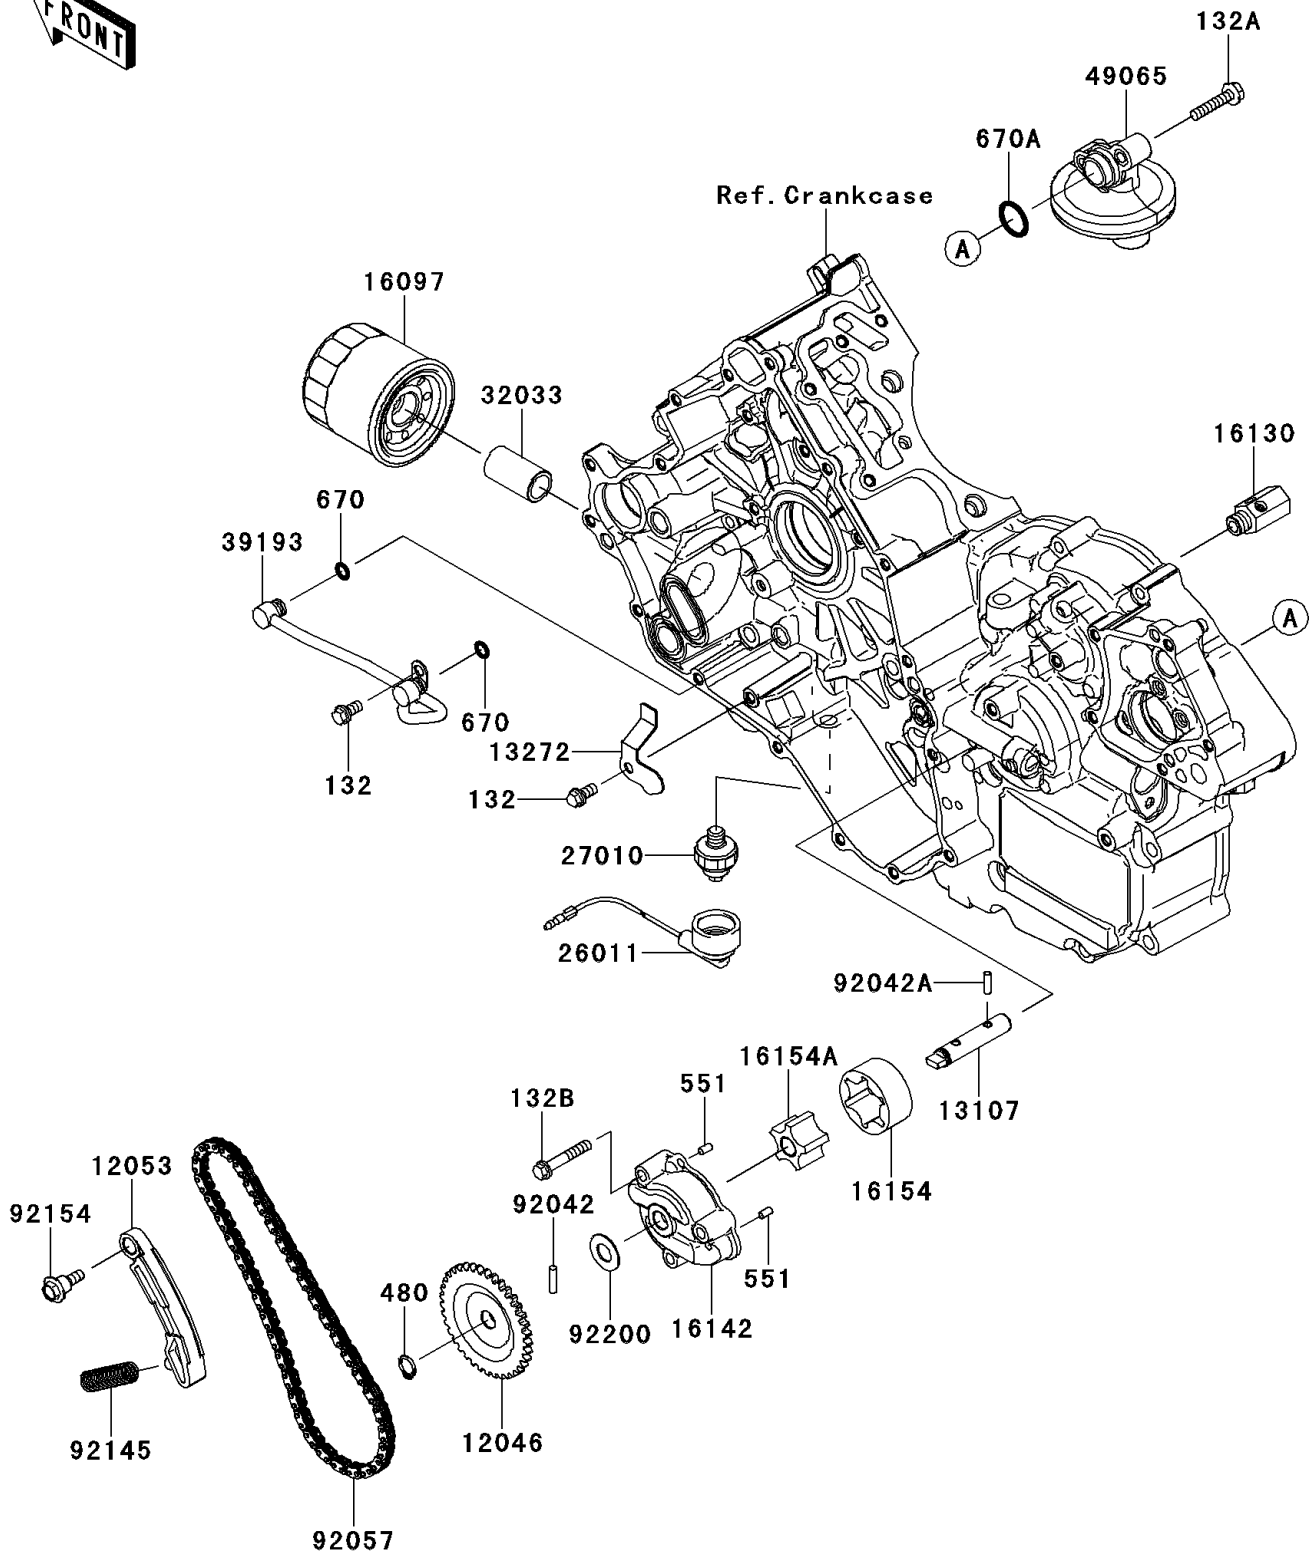

2013 TERYX4™ 750 4x4 (Canadian) PARTS DIAGRAM

Oil Pump/Oil Filter

E1710

2013 TERYX4™ 750 4x4 (Canadian) PARTS LIST

Oil Pump/Oil Filter

ITEM NAME	PART NUMBER	QUANTITY
SPROCKET,OIL PUMP,37T (Ref # 12046)	12046-0557	1
GUIDE-CHAIN (Ref # 12053)	12053-0180	1
SHAFT,OIL PUMP (Ref # 13107)	13107-0718	1
BOLT-FLANGED-SMALL,6X12 (Ref # 132)	132BA0612	1
PLATE (Ref # 13272)	13272-0988	1
BOLT-FLANGED-SMALL,6X30 (Ref # 132A)	132BA0630	1
BOLT-FLANGED-SMALL,6X35 (Ref # 132B)	132BA0635	1
FILTER-ASSY-OIL (Ref # 16097)	16097-0003	1
VALVE-ASSY-RELIEF (Ref # 16130)	16130-1058	1
COVER-PUMP (Ref # 16142)	16142-0704	1
ROTOR-PUMP,OUTER (Ref # 16154)	16154-0706	1
ROTOR-PUMP,INNER (Ref # 16154A)	16154-0707	1
WIRE-LEAD (Ref # 26011)	26011-0751	1
SWITCH,OIL PRESSURE (Ref # 27010)	27010-1313	1
PIPE,OIL FILTER (Ref # 32033)	32033-1535	1
PIPE-OIL (Ref # 39193)	39193-0570	1
CIRCLIP-TYPE-C,11MM (Ref # 480)	480J1100	1
FILTER-OIL (Ref # 49065)	49065-0710	1
PIN-DOWEL,4X8 (Ref # 551)	551A0408	1
O RING,7MM (Ref # 670)	670D1507	1
O RING (Ref # 670A)	670D2018	1
PIN,DOWEL,4X16.8 (Ref # 92042)	92042-029	1
PIN,DOWEL,4X13.8 (Ref # 92042A)	92042-030	1
CHAIN,DID SCR-0409 SV (Ref # 92057)	92057-0561	1
SPRING (Ref # 92145)	92145-0830	1
BOLT,FLANGED,6X8.3 (Ref # 92154)	92154-0709	1
WASHER,11.3X23X1 (Ref # 92200)	92200-0719	1