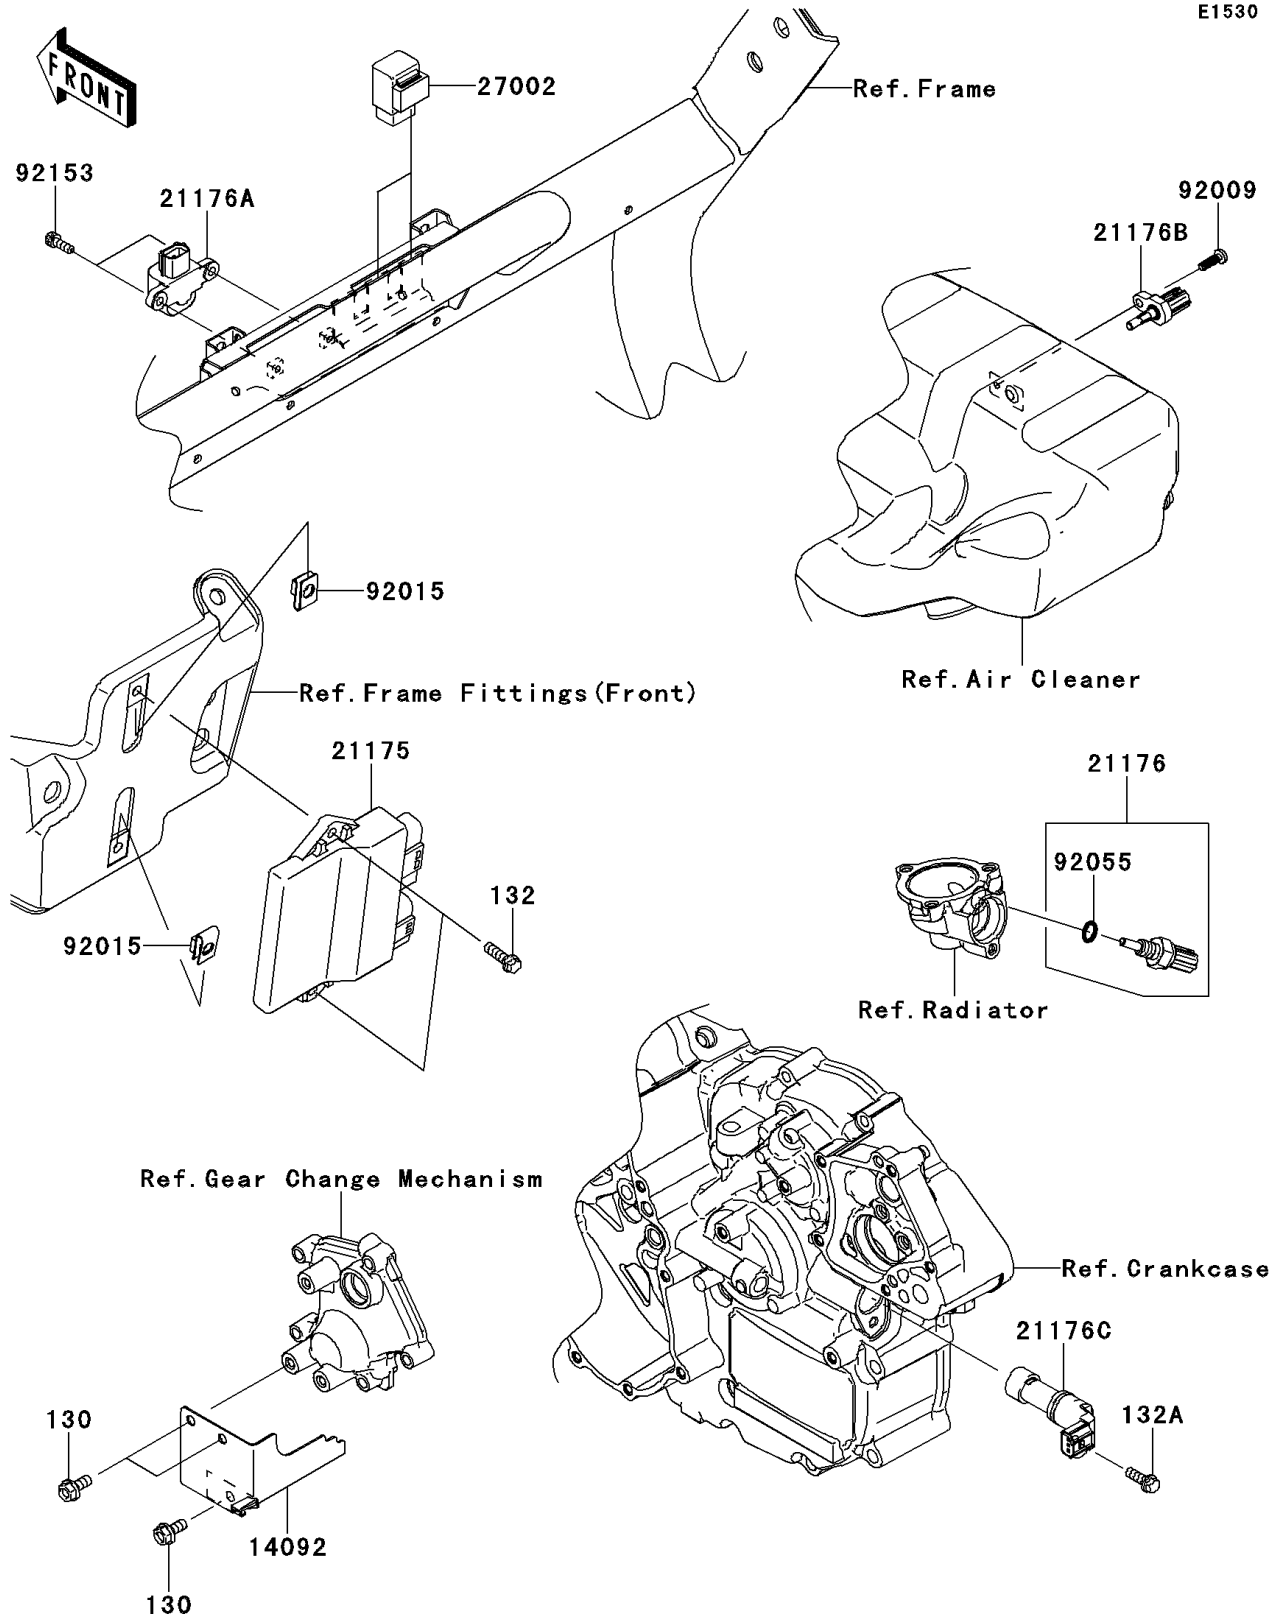

2013 TERYX4™ 750 4x4 (Canadian) PARTS DIAGRAM

Fuel Injection

E1530

2013 TERYX4™ 750 4x4 (Canadian) PARTS LIST

Fuel Injection

ITEM NAME	PART NUMBER	QUANTITY
BOLT-FLANGED,6X14 (Ref # 130)	130BD0614	1
BOLT-FLANGED-SMALL,6X20 (Ref # 132)	132BA0620	1
BOLT-FLANGED-SMALL,6X16 (Ref # 132A)	132BD0616	1
COVER (Ref # 14092)	14092-0885	1
CONTROL UNIT-ELECTRONIC (Ref # 21175)	21175-0761	1
SENSOR,WATER TEMP (Ref # 21176)	21176-0009	1
SENSOR,VEHICLE-DOWN (Ref # 21176A)	21176-0026	1
SENSOR,AIR TEMPERATURE (Ref # 21176B)	21176-0048	1
SENSOR,SPEED (Ref # 21176C)	21176-0712	1
RELAY-ASSY (Ref # 27002)	27002-1062	1
SCREW,TAPPING,5X16 (Ref # 92009)	92009-1984	1
NUT,6MM (Ref # 92015)	92015-1602	1
RING-O,9.5X1.9 (Ref # 92055)	92055-0016	1
BOLT,SOCKET,5X14 (Ref # 92153)	92153-1286	1