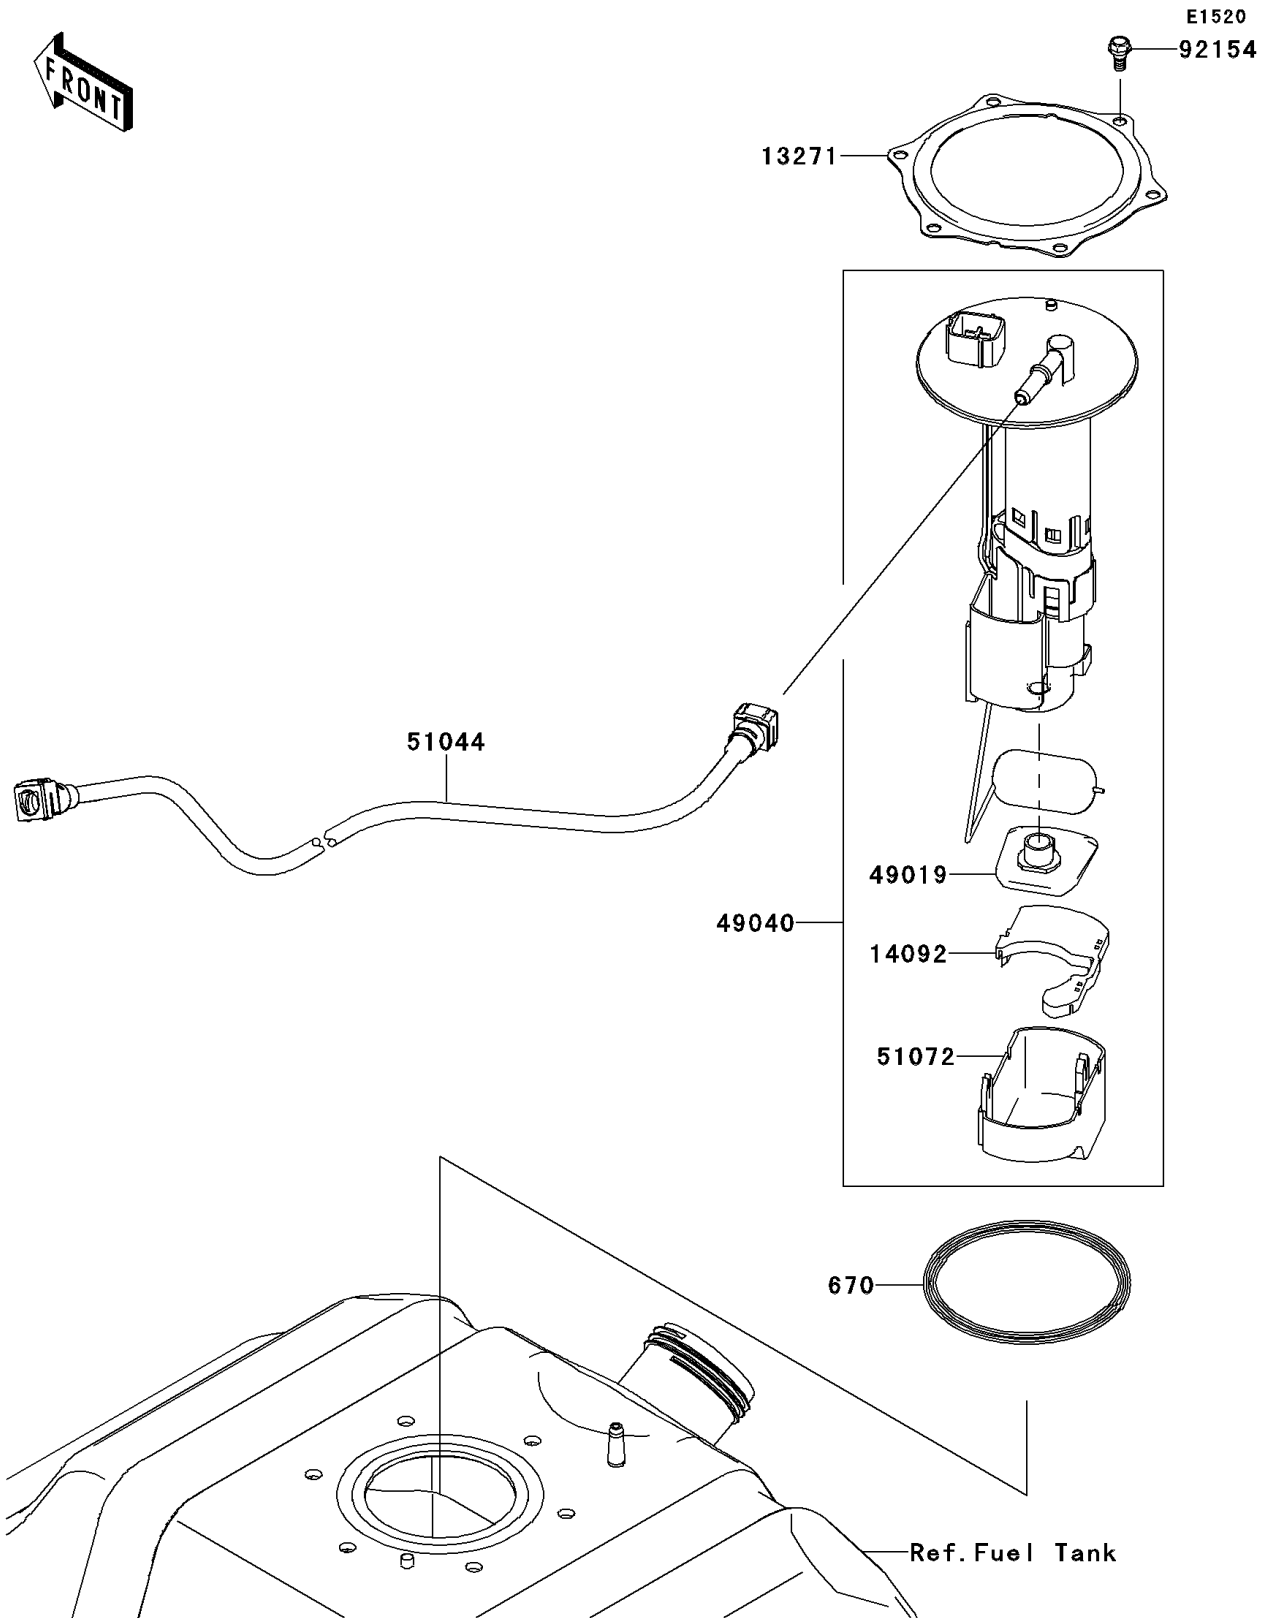

2013 TERYX4™ 750 4x4 (Canadian) PARTS DIAGRAM

Fuel Pump

2013 TERYX4™ 750 4x4 (Canadian) PARTS LIST

Fuel Pump

ITEM NAME	PART NUMBER	QUANTITY
PLATE (Ref # 13271)	13271-0980	1
COVER (Ref # 14092)	14092-1044	1
FILTER-FUEL (Ref # 49019)	49019-0013	1
PUMP-FUEL (Ref # 49040)	49040-0716	1
TUBE-ASSY (Ref # 51044)	51044-0703	1
CHAMBER-FUEL (Ref # 51072)	51072-0003	1
O RING (Ref # 670)	670E5090	1
BOLT,FLANGED,5X4.5 (Ref # 92154)	92154-0974	1