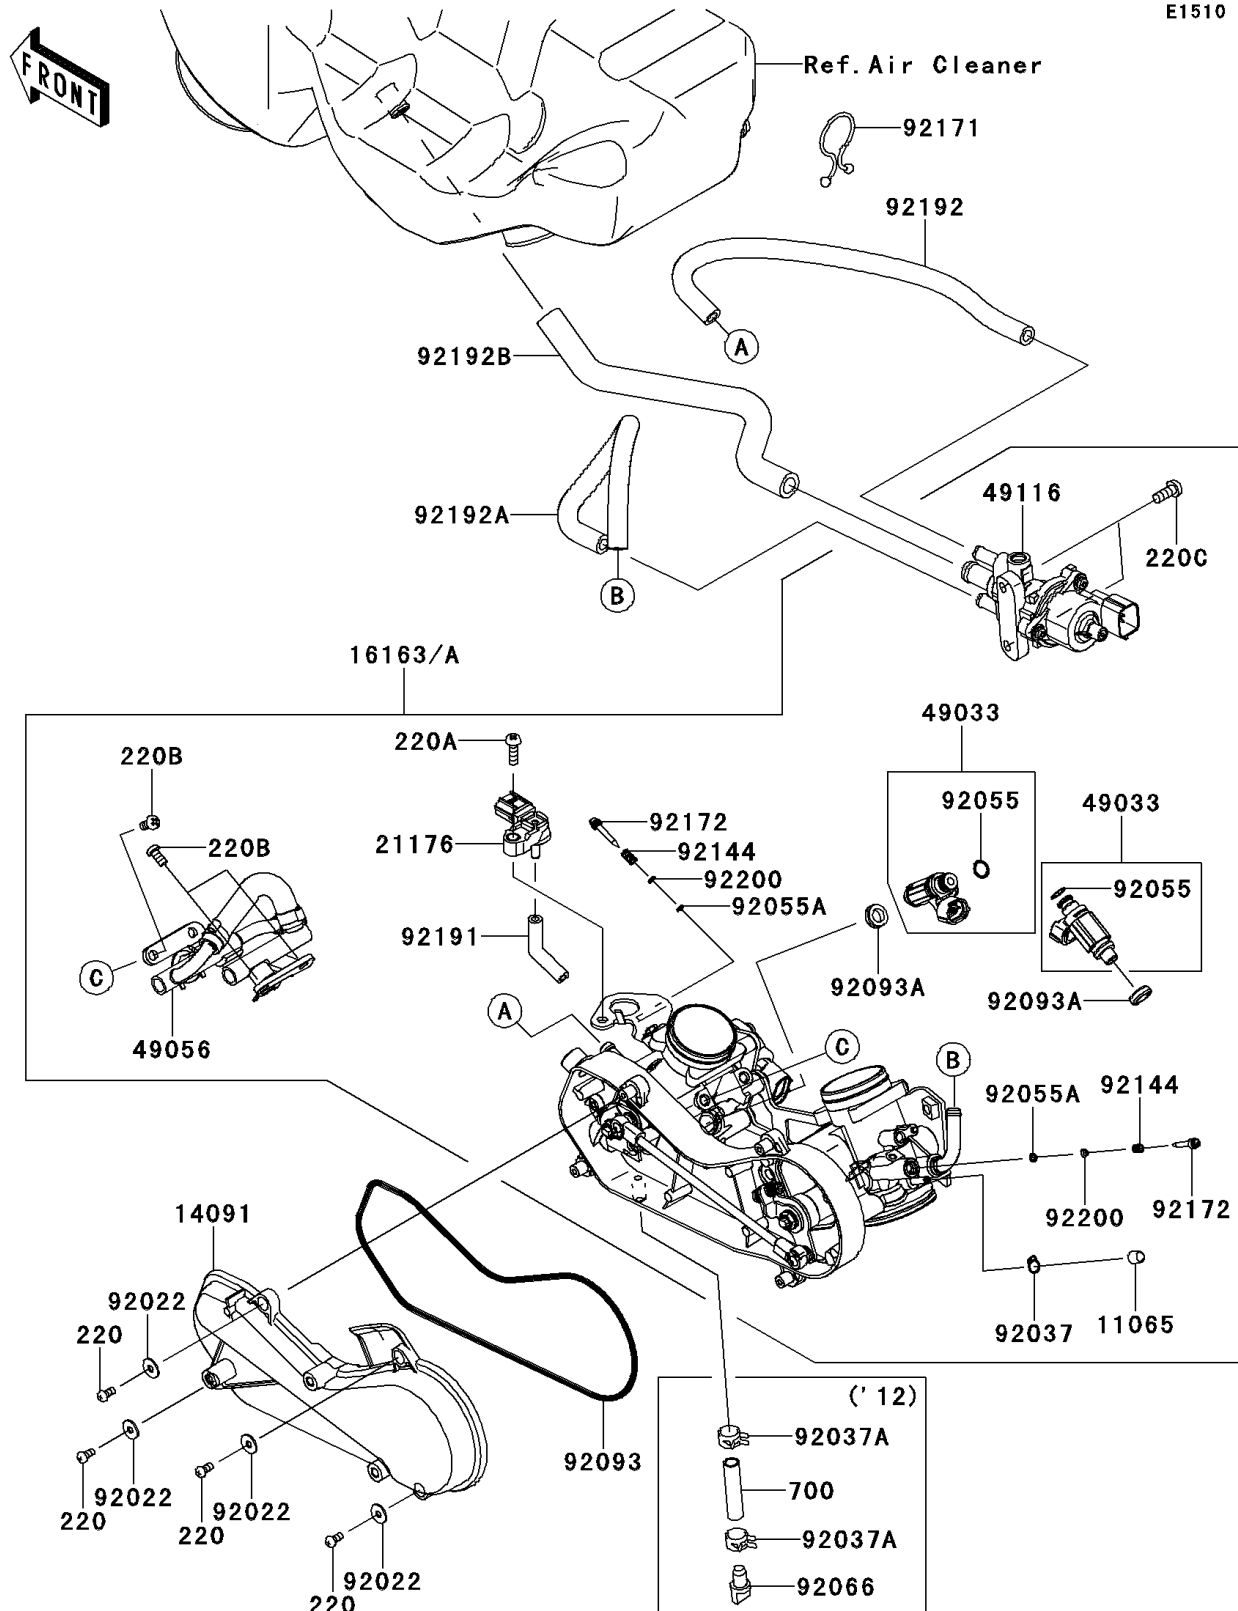

2013 TERYX4™ 750 4x4 (Canadian) PARTS DIAGRAM

Throttle

E1510

2013 TERYX4™ 750 4x4 (Canadian) PARTS LIST

Throttle

ITEM NAME	PART NUMBER	QUANTITY
CAP (Ref # 11065)	11065-0072	1
COVER,THROTTLE LINK (Ref # 14091)	14091-1731	1
THROTTLE-ASSY,36EIS (Ref # 16163A)	16163-0784	1
SENSOR,PRESSURE (Ref # 21176)	21176-0111	1
SCREW-PAN-CROS,4X8 (Ref # 220)	220AA0408	1
SCREW-PAN-CROS,5X16 (Ref # 220A)	220AA0516	1
SCREW-PAN-CROS,6X12 (Ref # 220B)	220AA0612	1
SCREW-PAN-CROS,6X14 (Ref # 220C)	220AA0614	1
NOZZLE-INJECTION (Ref # 49033)	49033-0011	1
PIPE-INJECTION (Ref # 49056)	49056-0033	1
VALVE-ASSY,ISC (Ref # 49116)	49116-0026	1
WASHER,5.2X13X1 (Ref # 92022)	92022-1380	1
CLAMP,TUBE (Ref # 92037)	92037-1124	1
RING-O,INJECTION NOZZLE (Ref # 92055)	92055-1622	1
RING-O,AIR SCREW (Ref # 92055A)	92055-1658	1
SEAL (Ref # 92093)	92093-0082	1
SEAL (Ref # 92093A)	92093-0127	1
SPRING,THROTTLE STOP SCREW (Ref # 92144)	92144-1674	1
CLAMP (Ref # 92171)	92171-0876	1
SCREW (Ref # 92172)	92172-0156	1
TUBE,3.2X7.4X70 (Ref # 92191)	92191-1552	1
TUBE,ISC-THROTTLE FR (Ref # 92192)	92192-0946	1
TUBE,ISC-THROTTLE RR (Ref # 92192A)	92192-0947	1
TUBE,ISC-CHAMBER (Ref # 92192B)	92192-0948	1
WASHER,PILOT AIR SCREW (Ref # 92200)	92200-1564	1