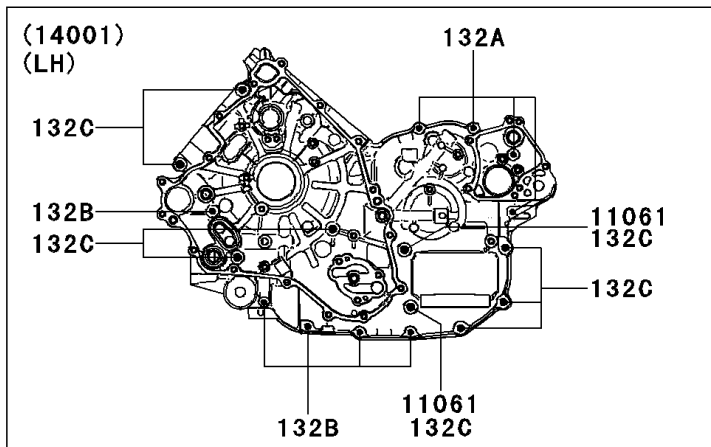

2013 TERYX4™ 750 4x4 (Canadian) PARTS DIAGRAM

Crankcase

E1411

2013 TERYX4™ 750 4x4 (Canadian) PARTS LIST

Crankcase

ITEM NAME	PART NUMBER	QUANTITY
GASKET,8.2X15 (Ref # 11061)	11061-0727	1
BOLT-FLANGED-SMALL,6X12 (Ref # 132)	132BD0612	1
BOLT-FLANGED-SMALL,6X40 (Ref # 132A)	132BD0640	1
BOLT-FLANGED-SMALL,6X55 (Ref # 132B)	132BD0655	1
BOLT-FLANGED-SMALL,8X75 (Ref # 132C)	132BD0875	1
SET-CRANKCASE (Ref # 14001)	14001-0554	1
PLATE-POSITION (Ref # 14014)	14014-0553	1
PLATE-POSITION (Ref # 14014A)	14014-0554	1
PLATE-POSITION (Ref # 14014B)	14014-0555	1
PLATE-POSITION (Ref # 14014C)	14014-0557	1
CIRCLIP-TYPE-C,37MM (Ref # 481)	481J3700	1
O RING,22MM (Ref # 670)	670B2022	1
O RING,16MM (Ref # 670A)	670D2016	1
CLAMP (Ref # 92037)	92037-1993	1
PIN,10X14 (Ref # 92043)	92043-1506	1
BEARING-BALL,63/22LUA (Ref # 92045)	92045-0704	1
BEARING-BALL,6904 (Ref # 92045A)	92045-0705	1
BEARING-BALL,6308YA3-T2C3 (Ref # 92045B)	92045-0706	1
BEARING-BALL,TAB304LUA (Ref # 92045C)	92045-0730	1
BEARING-BALL,63/32C3 (Ref # 92045D)	92045-1364	1
BEARING-BALL,6303LUA (Ref # 92045E)	92045-1389	1
BEARING-NEEDLE (Ref # 92046)	92046-0022	1
BEARING-NEEDLE,HK1210FM (Ref # 92046A)	92046-0034	1
BEARING-NEEDLE,TA202715ZE (Ref # 92046B)	92046-1118	1
BEARING-NEEDLE,7E-HKS33X38X8 (Ref # 92046C)	92046-1221	1
SEAL-OIL,TCY 28X42X8 (Ref # 92049)	92049-1570	1
RING-O,33X2.6 (Ref # 92055)	92055-0723	1
RING-O,31.2X2.4 (Ref # 92055A)	92055-0724	1
GASKET,12X22X2 (Ref # 92065)	92065-097	1

2013 TERYX4™ 750 4x4 (Canadian) PARTS LIST

Crankcase

ITEM NAME	PART NUMBER	QUANTITY
PLUG,BREATHER (Ref # 92066)	92066-1035	1
PLUG,OIL DRAIN,12X15 (Ref # 92066A)	92066-1174	1
PLUG,PT1/8X7 (Ref # 92066B)	92066-1227	1
BOLT,6X15 (Ref # 92153)	92153-0848	1
BOLT,FLANGED,8X95 (Ref # 92154)	92154-0835	1