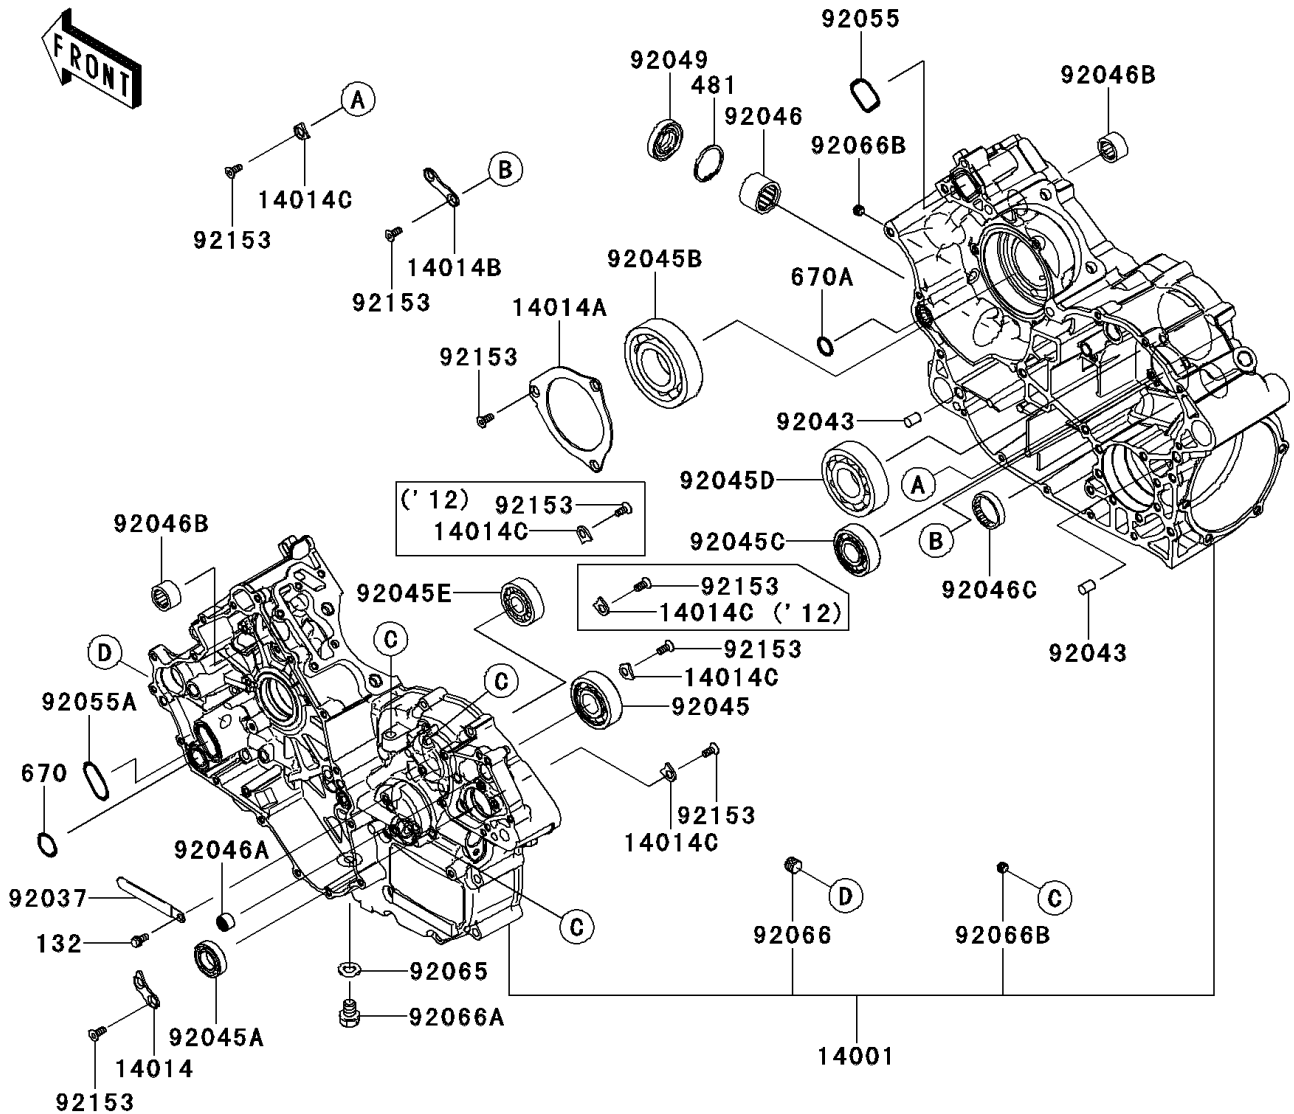

2013 TERYX4™ 750 4x4 (Canadian) PARTS DIAGRAM

Crankcase

E1411

2013 TERYX4™ 750 4x4 (Canadian) PARTS LIST

Crankcase

ITEM NAME	PART NUMBER	QUANTITY
GASKET,8.2X15 (Ref # 11061)	11061-0727	1
BOLT-FLANGED-SMALL,6X12 (Ref # 132)	132BD0612	1
BOLT-FLANGED-SMALL,6X40 (Ref # 132A)	132BD0640	1
BOLT-FLANGED-SMALL,6X55 (Ref # 132B)	132BD0655	1
BOLT-FLANGED-SMALL,8X75 (Ref # 132C)	132BD0875	1
SET-CRANKCASE (Ref # 14001)	14001-0554	1
PLATE-POSITION (Ref # 14014)	14014-0553	1
PLATE-POSITION (Ref # 14014A)	14014-0554	1
PLATE-POSITION (Ref # 14014B)	14014-0555	1
PLATE-POSITION (Ref # 14014C)	14014-0557	1
CIRCLIP-TYPE-C,37MM (Ref # 481)	481J3700	1
O RING,22MM (Ref # 670)	670B2022	1
O RING,16MM (Ref # 670A)	670D2016	1
CLAMP (Ref # 92037)	92037-1993	1
PIN,10X14 (Ref # 92043)	92043-1506	1
BEARING-BALL,63/22LUA (Ref # 92045)	92045-0704	1
BEARING-BALL,6904 (Ref # 92045A)	92045-0705	1
BEARING-BALL,6308YA3-T2C3 (Ref # 92045B)	92045-0706	1
BEARING-BALL,TAB304LUA (Ref # 92045C)	92045-0730	1
BEARING-BALL,63/32C3 (Ref # 92045D)	92045-1364	1
BEARING-BALL,6303LUA (Ref # 92045E)	92045-1389	1
BEARING-NEEDLE (Ref # 92046)	92046-0022	1
BEARING-NEEDLE,HK1210FM (Ref # 92046A)	92046-0034	1
BEARING-NEEDLE,TA202715ZE (Ref # 92046B)	92046-1118	1
BEARING-NEEDLE,7E-HKS33X38X8 (Ref # 92046C)	92046-1221	1
SEAL-OIL,TCY 28X42X8 (Ref # 92049)	92049-1570	1
RING-O,33X2.6 (Ref # 92055)	92055-0723	1
RING-O,31.2X2.4 (Ref # 92055A)	92055-0724	1
GASKET,12X22X2 (Ref # 92065)	92065-097	1

2013 TERYX4™ 750 4x4 (Canadian) PARTS LIST

Crankcase

ITEM NAME	PART NUMBER	QUANTITY
PLUG,BREATHER (Ref # 92066)	92066-1035	1
PLUG,OIL DRAIN,12X15 (Ref # 92066A)	92066-1174	1
PLUG,PT1/8X7 (Ref # 92066B)	92066-1227	1
BOLT,6X15 (Ref # 92153)	92153-0848	1
BOLT,FLANGED,8X95 (Ref # 92154)	92154-0835	1