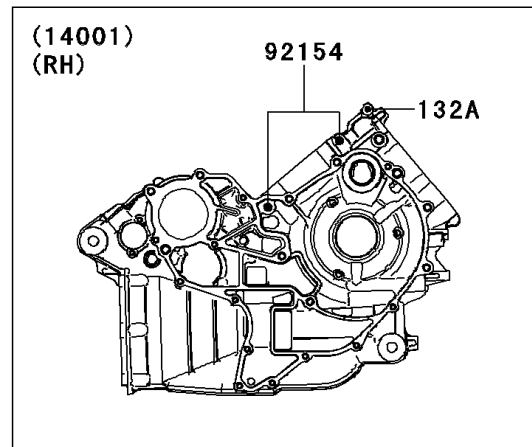

2013 TERYX4™ 750 4x4 (Canadian) PARTS DIAGRAM

Crankcase

E1411

2013 TERYX4™ 750 4x4 (Canadian) PARTS LIST

Crankcase

ITEM NAME	PART NUMBER	QUANTITY
GASKET,8.2X15 (Ref # 11061)	11061-0727	1
BOLT-FLANGED-SMALL,6X12 (Ref # 132)	132BD0612	1
BOLT-FLANGED-SMALL,6X40 (Ref # 132A)	132BD0640	1
BOLT-FLANGED-SMALL,6X55 (Ref # 132B)	132BD0655	1
BOLT-FLANGED-SMALL,8X75 (Ref # 132C)	132BD0875	1
SET-CRANKCASE (Ref # 14001)	14001-0554	1
PLATE-POSITION (Ref # 14014)	14014-0553	1
PLATE-POSITION (Ref # 14014A)	14014-0554	1
PLATE-POSITION (Ref # 14014B)	14014-0555	1
PLATE-POSITION (Ref # 14014C)	14014-0557	1
CIRCLIP-TYPE-C,37MM (Ref # 481)	481J3700	1
O RING,22MM (Ref # 670)	670B2022	1
O RING,16MM (Ref # 670A)	670D2016	1
CLAMP (Ref # 92037)	92037-1993	1
PIN,10X14 (Ref # 92043)	92043-1506	1
BEARING-BALL,63/22LUA (Ref # 92045)	92045-0704	1
BEARING-BALL,6904 (Ref # 92045A)	92045-0705	1
BEARING-BALL,6308YA3-T2C3 (Ref # 92045B)	92045-0706	1
BEARING-BALL,TAB304LUA (Ref # 92045C)	92045-0730	1
BEARING-BALL,63/32C3 (Ref # 92045D)	92045-1364	1
BEARING-BALL,6303LUA (Ref # 92045E)	92045-1389	1
BEARING-NEEDLE (Ref # 92046)	92046-0022	1
BEARING-NEEDLE,HK1210FM (Ref # 92046A)	92046-0034	1
BEARING-NEEDLE,TA202715ZE (Ref # 92046B)	92046-1118	1
BEARING-NEEDLE,7E-HKS33X38X8 (Ref # 92046C)	92046-1221	1
SEAL-OIL,TCY 28X42X8 (Ref # 92049)	92049-1570	1
RING-O,33X2.6 (Ref # 92055)	92055-0723	1
RING-O,31.2X2.4 (Ref # 92055A)	92055-0724	1
GASKET,12X22X2 (Ref # 92065)	92065-097	1

2013 TERYX4™ 750 4x4 (Canadian) PARTS LIST

Crankcase

ITEM NAME	PART NUMBER	QUANTITY
PLUG,BREATHER (Ref # 92066)	92066-1035	1
PLUG,OIL DRAIN,12X15 (Ref # 92066A)	92066-1174	1
PLUG,PT1/8X7 (Ref # 92066B)	92066-1227	1
BOLT,6X15 (Ref # 92153)	92153-0848	1
BOLT,FLANGED,8X95 (Ref # 92154)	92154-0835	1