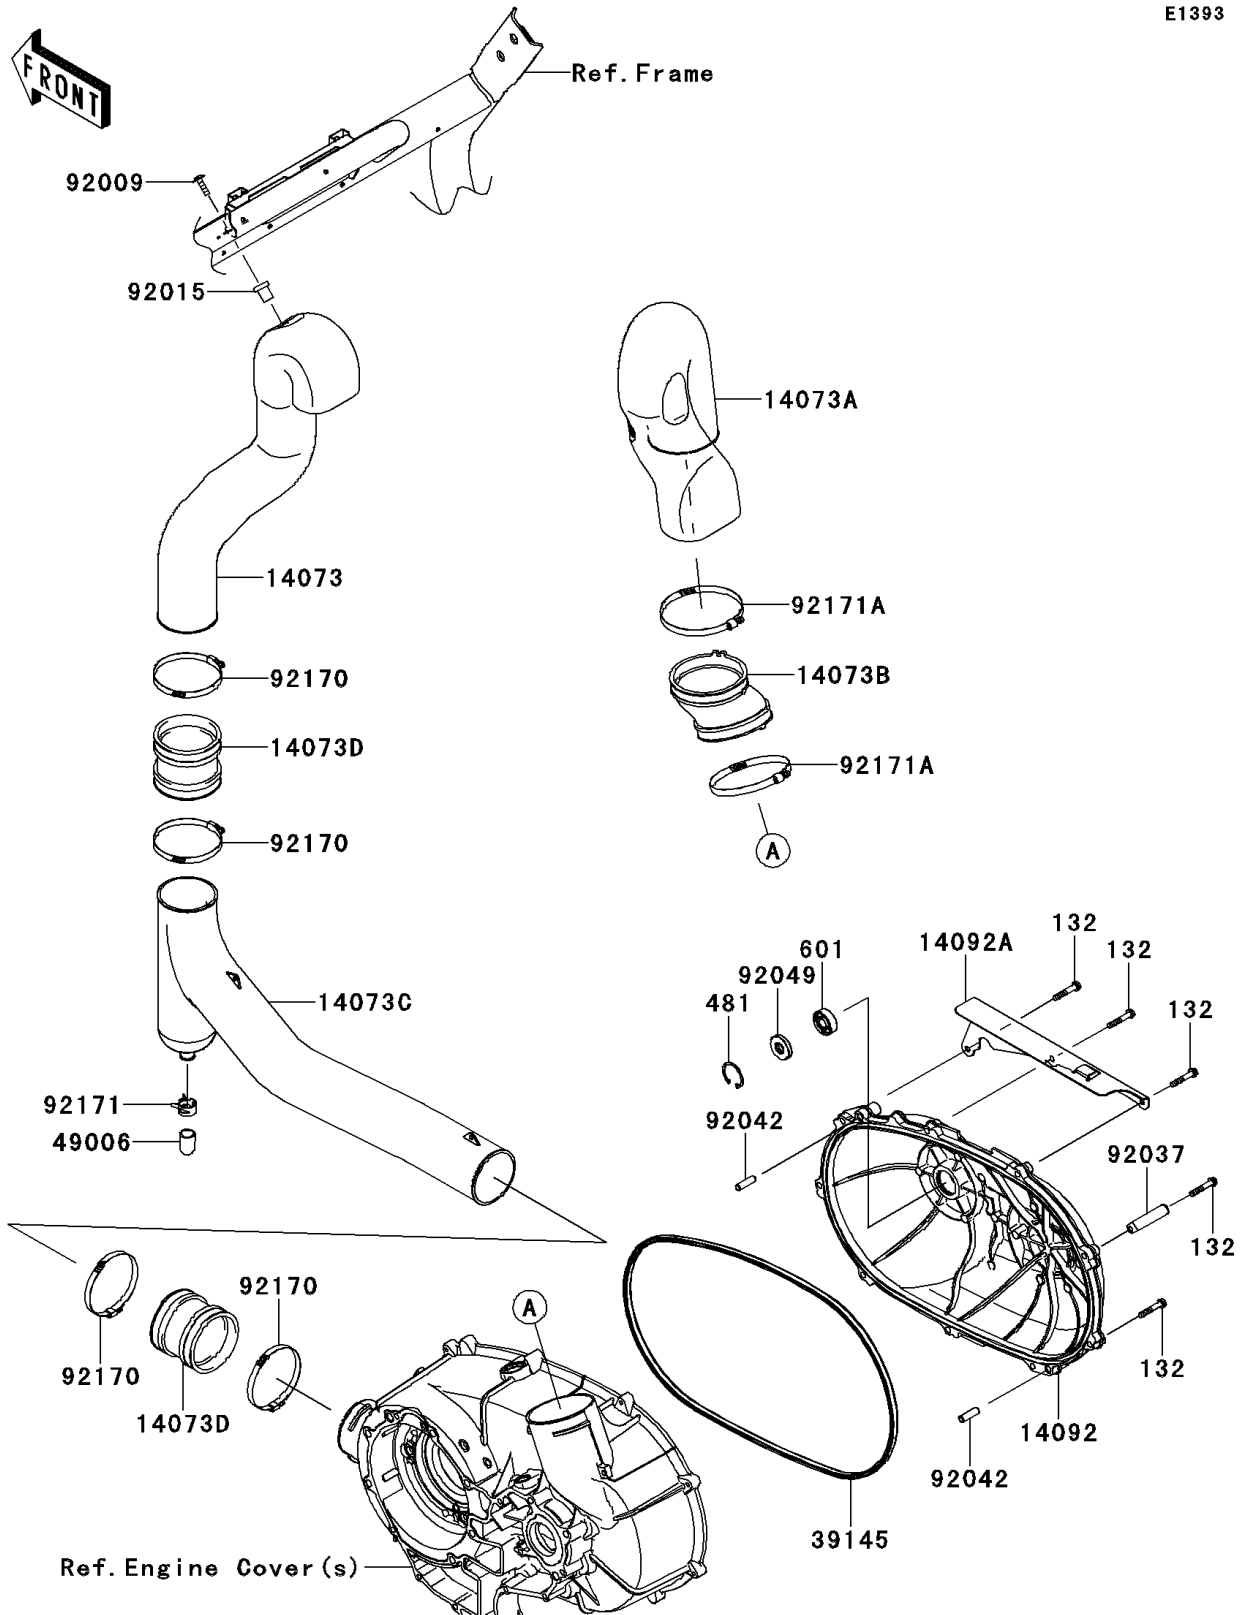

2013 TERYX4™ 750 4x4 (Canadian) PARTS DIAGRAM

Converter Cover

E1393

2013 TERYX4™ 750 4x4 (Canadian) PARTS LIST

Converter Cover

ITEM NAME	PART NUMBER	QUANTITY
BOLT-FLANGED-SMALL,6X35 (Ref # 132)	132BA0635	1
DUCT,INTAKE (Ref # 14073)	14073-0305	1
DUCT,EXHAUST (Ref # 14073A)	14073-0306	1
DUCT,JOINT (Ref # 14073B)	14073-0307	1
DUCT,INTAKE,LWR (Ref # 14073C)	14073-0716	1
DUCT,JOINT (Ref # 14073D)	14073-1805	1
COVER,CVT (Ref # 14092)	14092-0266	1
COVER,HEAT GUARD (Ref # 14092A)	14092-0924	1
TRIM-SEAL,CVT COVER (Ref # 39145)	39145-0043	1
CIRCLIP-TYPE-C,32MM (Ref # 481)	481J3200	1
BOOT (Ref # 49006)	49006-0555	1
BEARING-BALL (Ref # 601)	601A6201	1
SCREW,6X22,BLACK (Ref # 92009)	92009-1256	1
NUT,RUBBER,6MM (Ref # 92015)	92015-1692	1
CLAMP (Ref # 92037)	92037-1993	1
PIN,DOWEL,8X28 (Ref # 92042)	92042-050	1
SEAL-OIL,12X32X5.8 (Ref # 92049)	92049-0167	1
CLAMP (Ref # 92170)	92170-1763	1
CLAMP (Ref # 92171)	92171-1277	1
CLAMP (Ref # 92171A)	92171-1383	1