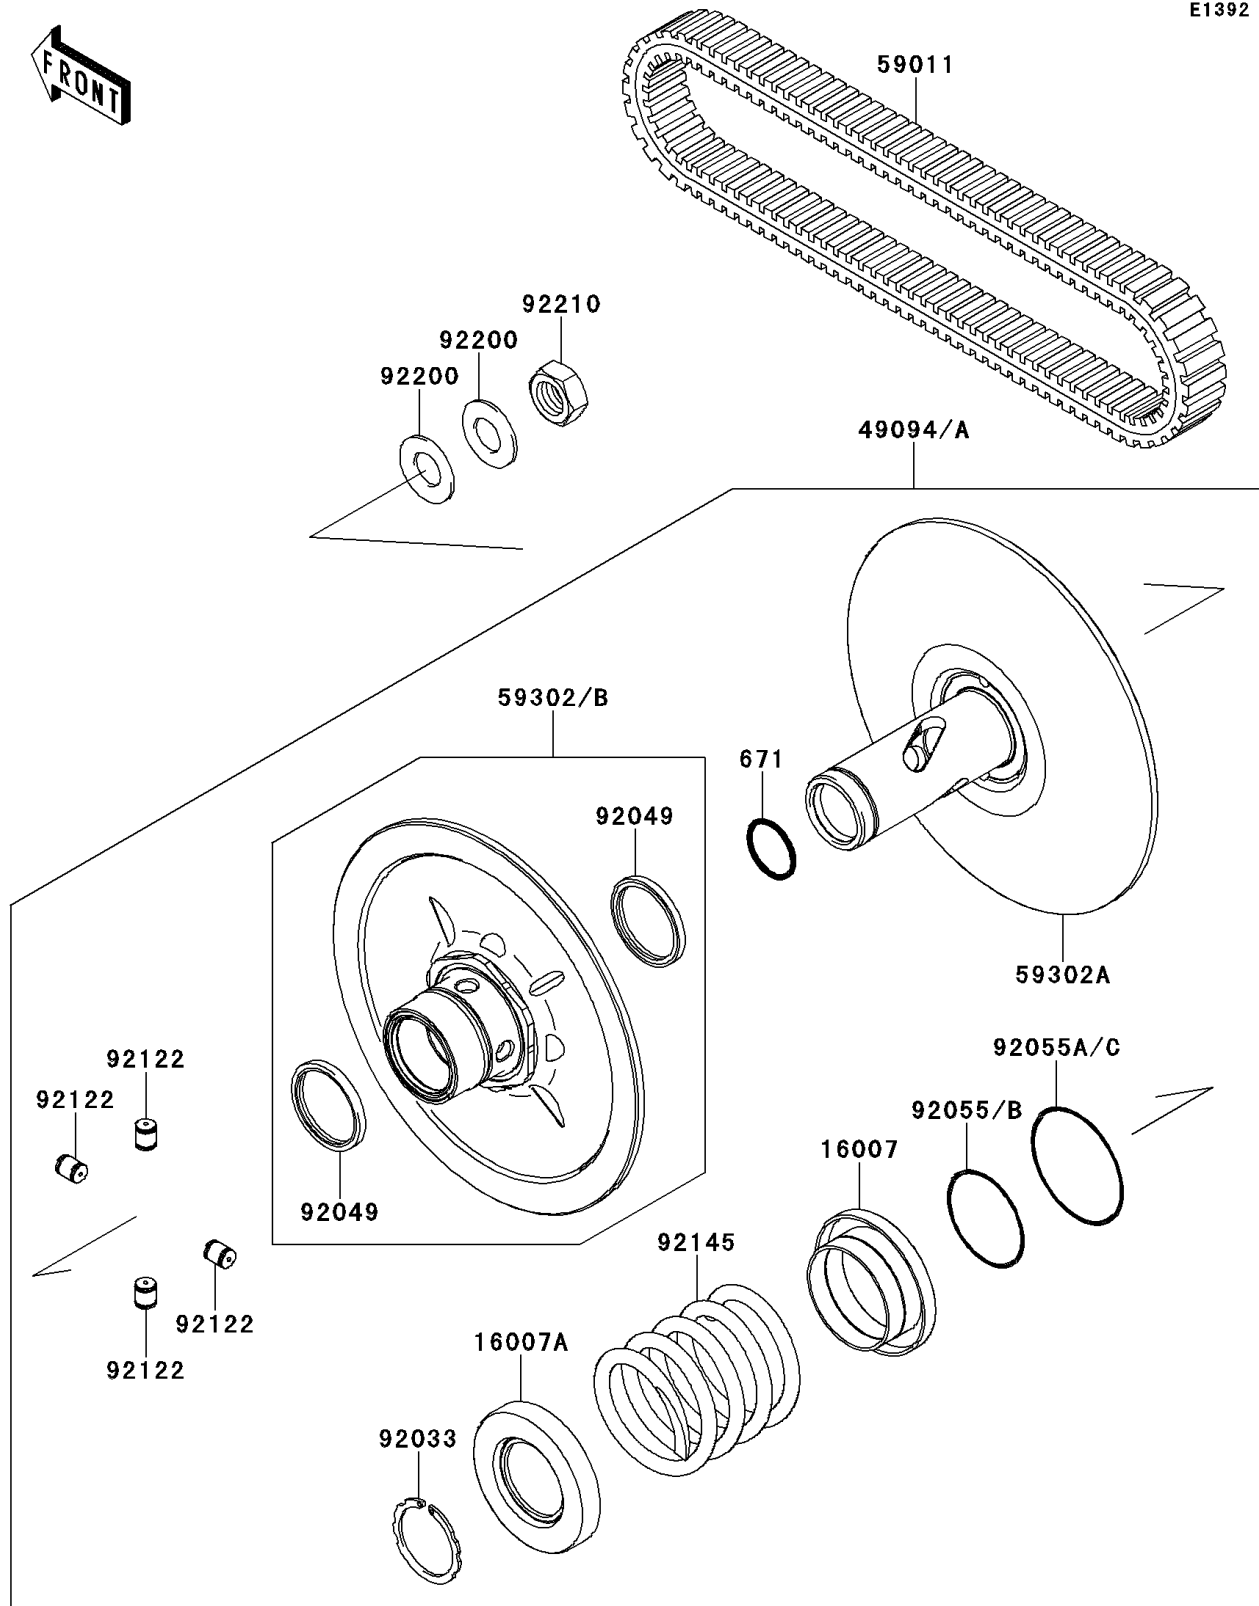

2013 TERYX4™ 750 4x4 (Canadian) PARTS DIAGRAM

Driven Converter/Drive Belt

E1392

2013 TERYX4™ 750 4x4 (Canadian) PARTS LIST

Driven Converter/Drive Belt

ITEM NAME	PART NUMBER	QUANTITY
SEAT-SPRING,MOVABLE (Ref # 16007)	16007-0049	1
SEAT-SPRING,FIXED (Ref # 16007A)	16007-0050	1
CONVERTER-ASSY-DRIVEN (Ref # 49094A)	49094-0085	1
BELT,CVT (Ref # 59011)	59011-0031	1
SHEAVE-COMP,MOVABLE (Ref # 59302)	59302-0040	1
SHEAVE-COMP,FIXED (Ref # 59302A)	59302-0075	1
O RING (Ref # 671)	671D2530	1
RING-SNAP (Ref # 92033)	92033-1317	1
SEAL-OIL (Ref # 92049)	92049-1528	1
RING-O,46.4X3.1 (Ref # 92055B)	92055-0752	1
RING-O,59.5X2.4 (Ref # 92055C)	92055-0753	1
ROLLER (Ref # 92122)	92122-0043	1
SPRING (Ref # 92145)	92145-0822	1
WASHER (Ref # 92200)	92200-1505	1
NUT,18MM (Ref # 92210)	92210-1367	1