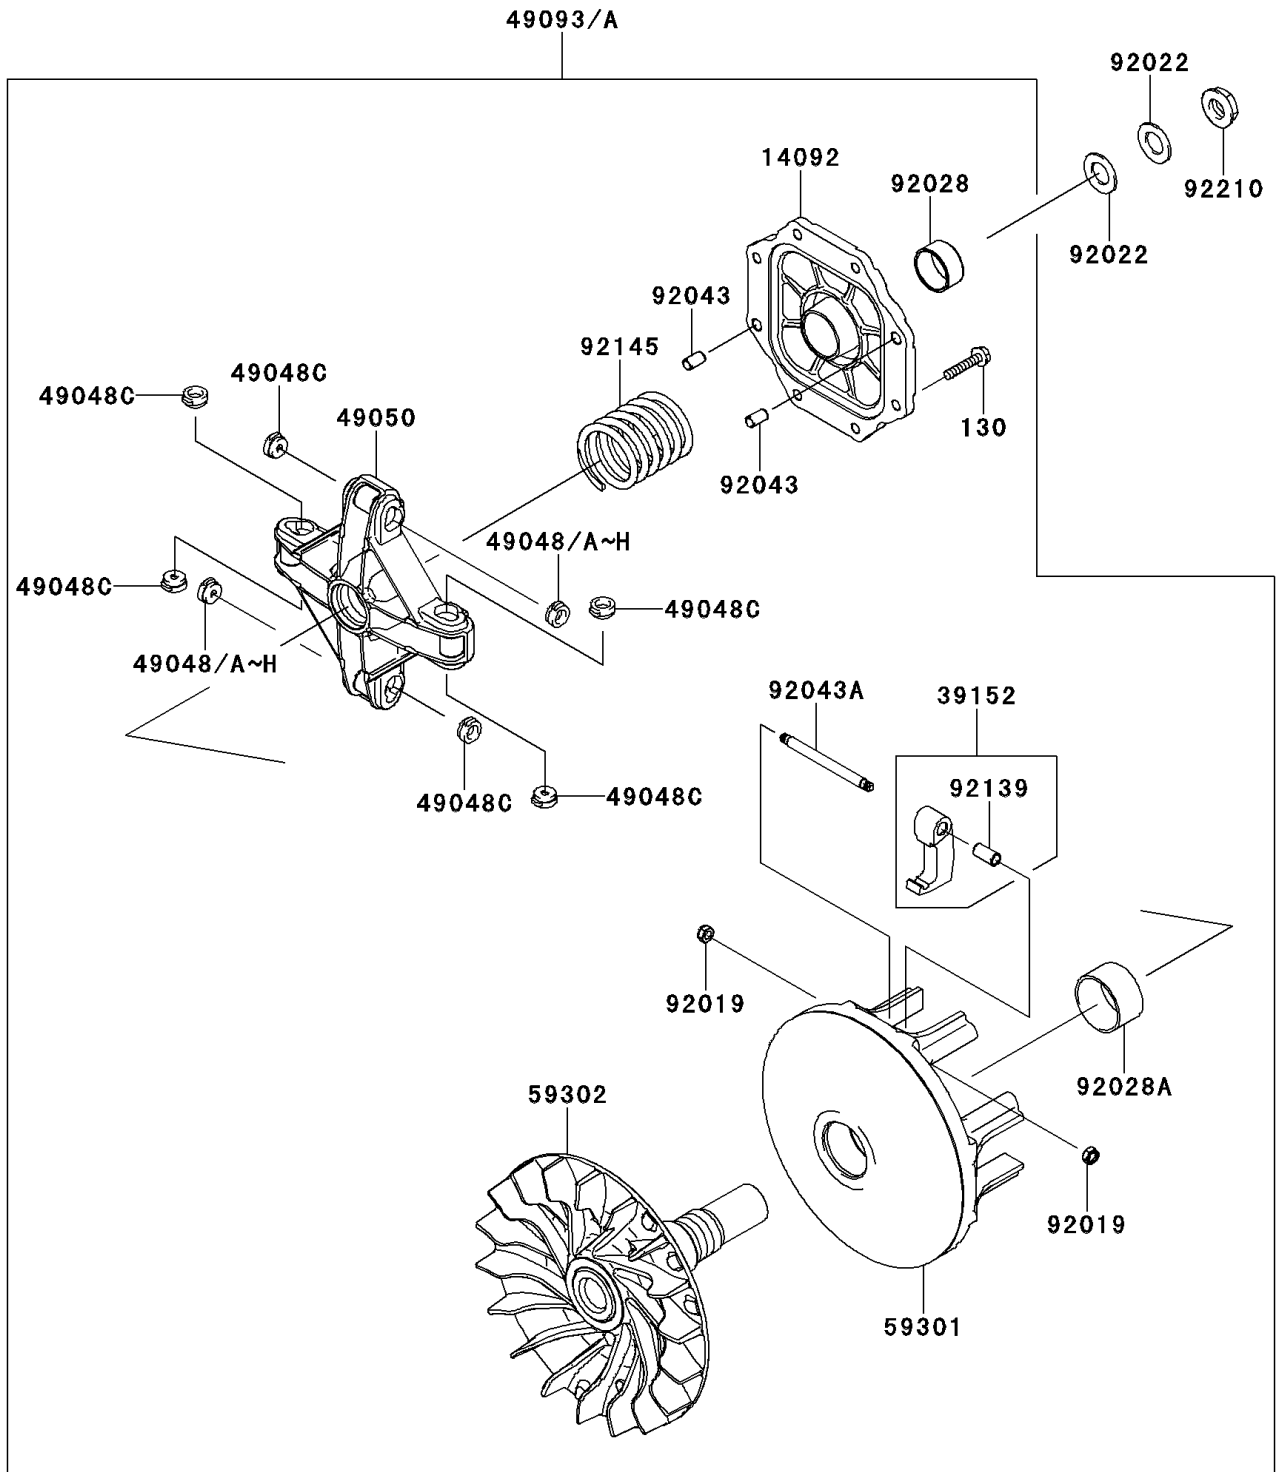

2013 TERYX4™ 750 4x4 (Canadian) PARTS DIAGRAM

Drive Converter

E1391

2013 TERYX4™ 750 4x4 (Canadian) PARTS LIST

Drive Converter

ITEM NAME	PART NUMBER	QUANTITY
BOLT-FLANGED,6X30 (Ref # 130)	130CA0630	1
COVER (Ref # 14092)	14092-1022	1
WEIGHT-RAMP (Ref # 39152)	39152-0089	1
SHOE,T=7.2 (Ref # 49048)	49048-1087	1
SHOE,T=7.3 (Ref # 49048A)	49048-1088	1
SHOE,T=7.4 (Ref # 49048B)	49048-1089	1
SHOE,T=7.5 (Ref # 49048C)	49048-1090	1
SHOE,T=7.6 (Ref # 49048D)	49048-1091	1
SHOE,T=7.7 (Ref # 49048E)	49048-1092	1
SHOE,T=7.8 (Ref # 49048F)	49048-1093	1
SHOE,T=7.9 (Ref # 49048G)	49048-1094	1
SHOE,T=8.0 (Ref # 49048H)	49048-1095	1
SPIDER (Ref # 49050)	49050-0010	1
CONVERTER-ASSY-DRIVE (Ref # 49093)	49093-0041	1
SHEAVE-MOVABLE (Ref # 59301)	59301-0018	1
SHEAVE-COMP (Ref # 59302)	59302-0074	1
NUT,LOCK,6MM (Ref # 92019)	92019-008	1
WASHER,16.3X29X1.75 (Ref # 92022)	92022-1356	1
BUSHING,KICK LEVER,OUTSIDE (Ref # 92028)	92028-1900	1
BUSHING (Ref # 92028A)	92028-1975	1
PIN,6.2X8X14 (Ref # 92043)	92043-1263	1
PIN (Ref # 92043A)	92043-1688	1
BUSHING (Ref # 92139)	92139-0215	1
SPRING (Ref # 92145)	92145-0821	1
NUT,LEFT HANDED,16MM (Ref # 92210)	92210-0350	1