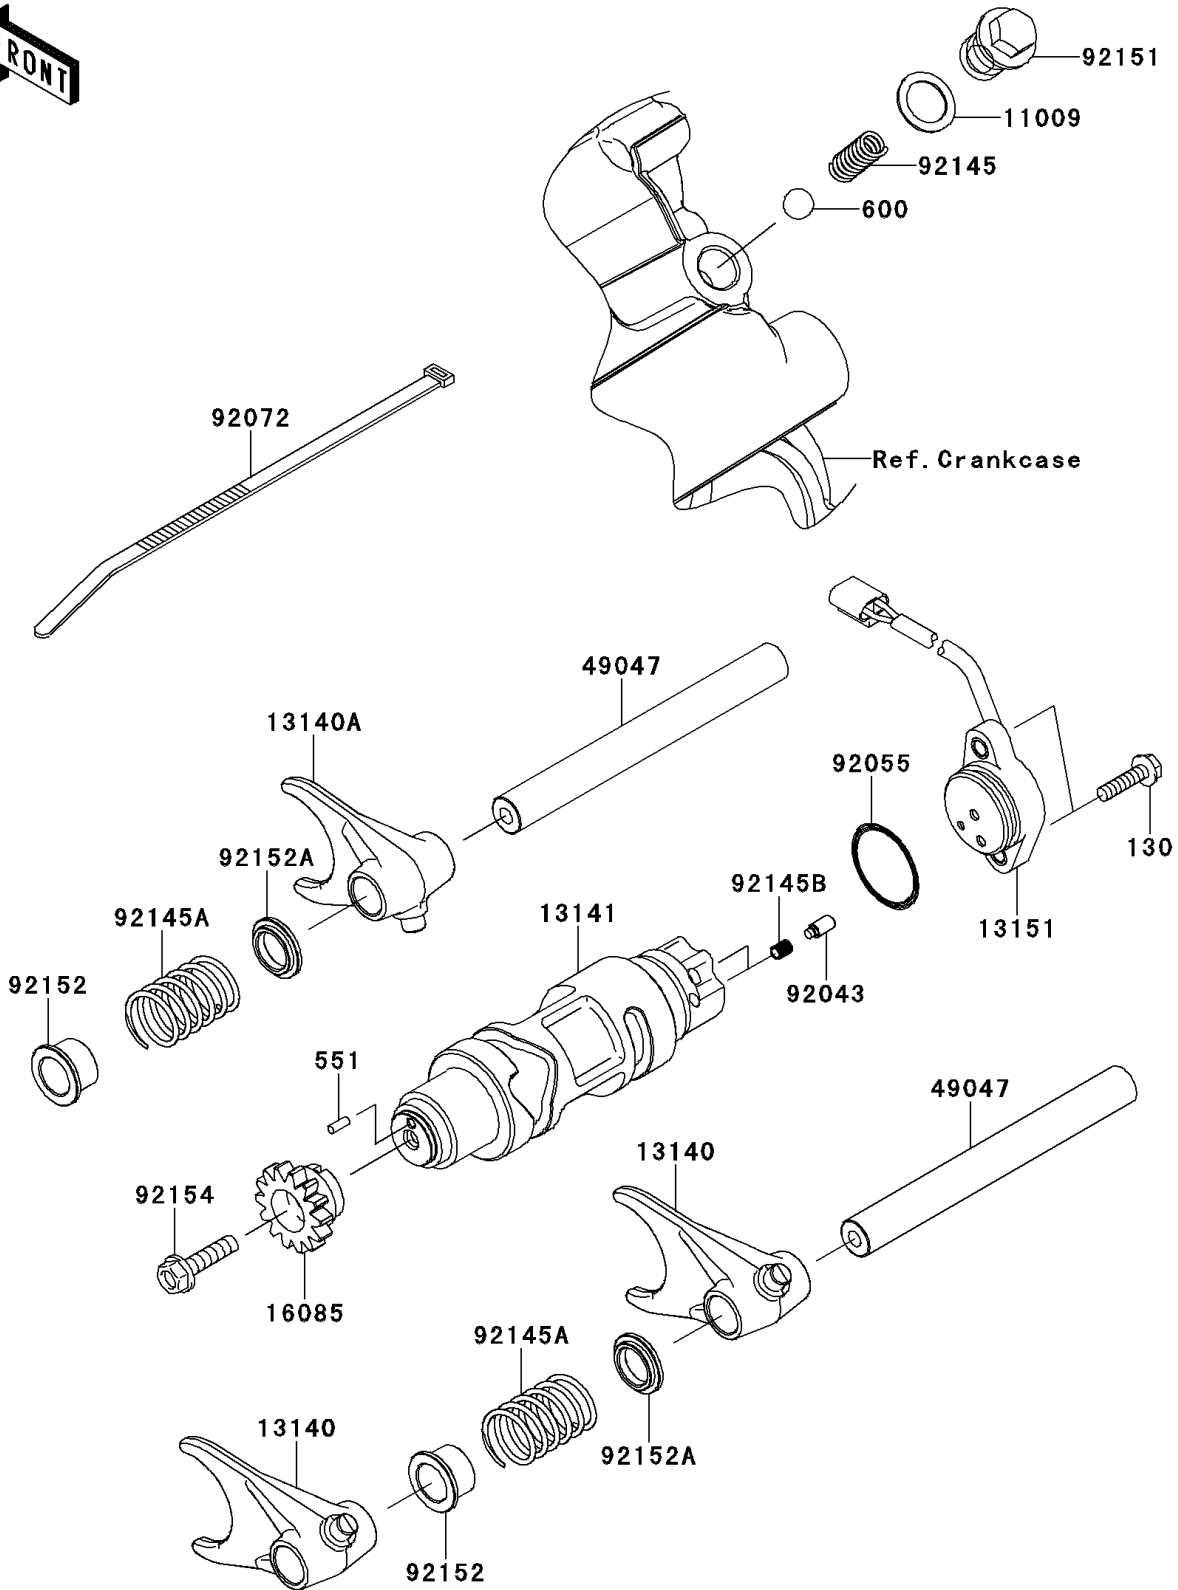

2013 TERYX4™ 750 4x4 (Canadian) PARTS DIAGRAM

Gear Change Drum/Shift Fork(s)

E1362

2013 TERYX4™ 750 4x4 (Canadian) PARTS LIST

Gear Change Drum/Shift Fork(s)

ITEM NAME	PART NUMBER	QUANTITY
GASKET,15.5X22X1 (Ref # 11009)	11009-1008	1
BOLT-FLANGED,5X20 (Ref # 130)	130BD0520	1
FORK-SHIFT,COUNTER (Ref # 13140)	13140-0622	1
FORK-SHIFT,INPUT (Ref # 13140A)	13140-0623	1
DRUM-CHANGE (Ref # 13141)	13141-0563	1
SWITCH-COMP,GEAR POSITION (Ref # 13151)	13151-0552	1
GEAR,14T (Ref # 16085)	16085-0589	1
ROD-SHIFT (Ref # 49047)	49047-0619	1
PIN-DOWEL,3X8 (Ref # 551)	551A0308	1
BALL-STEEL,13/32 (Ref # 600)	600A1300	1
PIN (Ref # 92043)	92043-1654	1
RING-O,27.7X2.4 (Ref # 92055)	92055-091	1
BAND,L=292.1 (Ref # 92072)	92072-3509	1
SPRING (Ref # 92145)	92145-0828	1
SPRING (Ref # 92145A)	92145-0898	1
SPRING (Ref # 92145B)	92145-1414	1
BOLT (Ref # 92151)	92151-1451	1
COLLAR,14X18X12.5 (Ref # 92152)	92152-1595	1
COLLAR,14X18X4 (Ref # 92152A)	92152-1596	1
BOLT,FLANGED,6X25 (Ref # 92154)	92154-0707	1