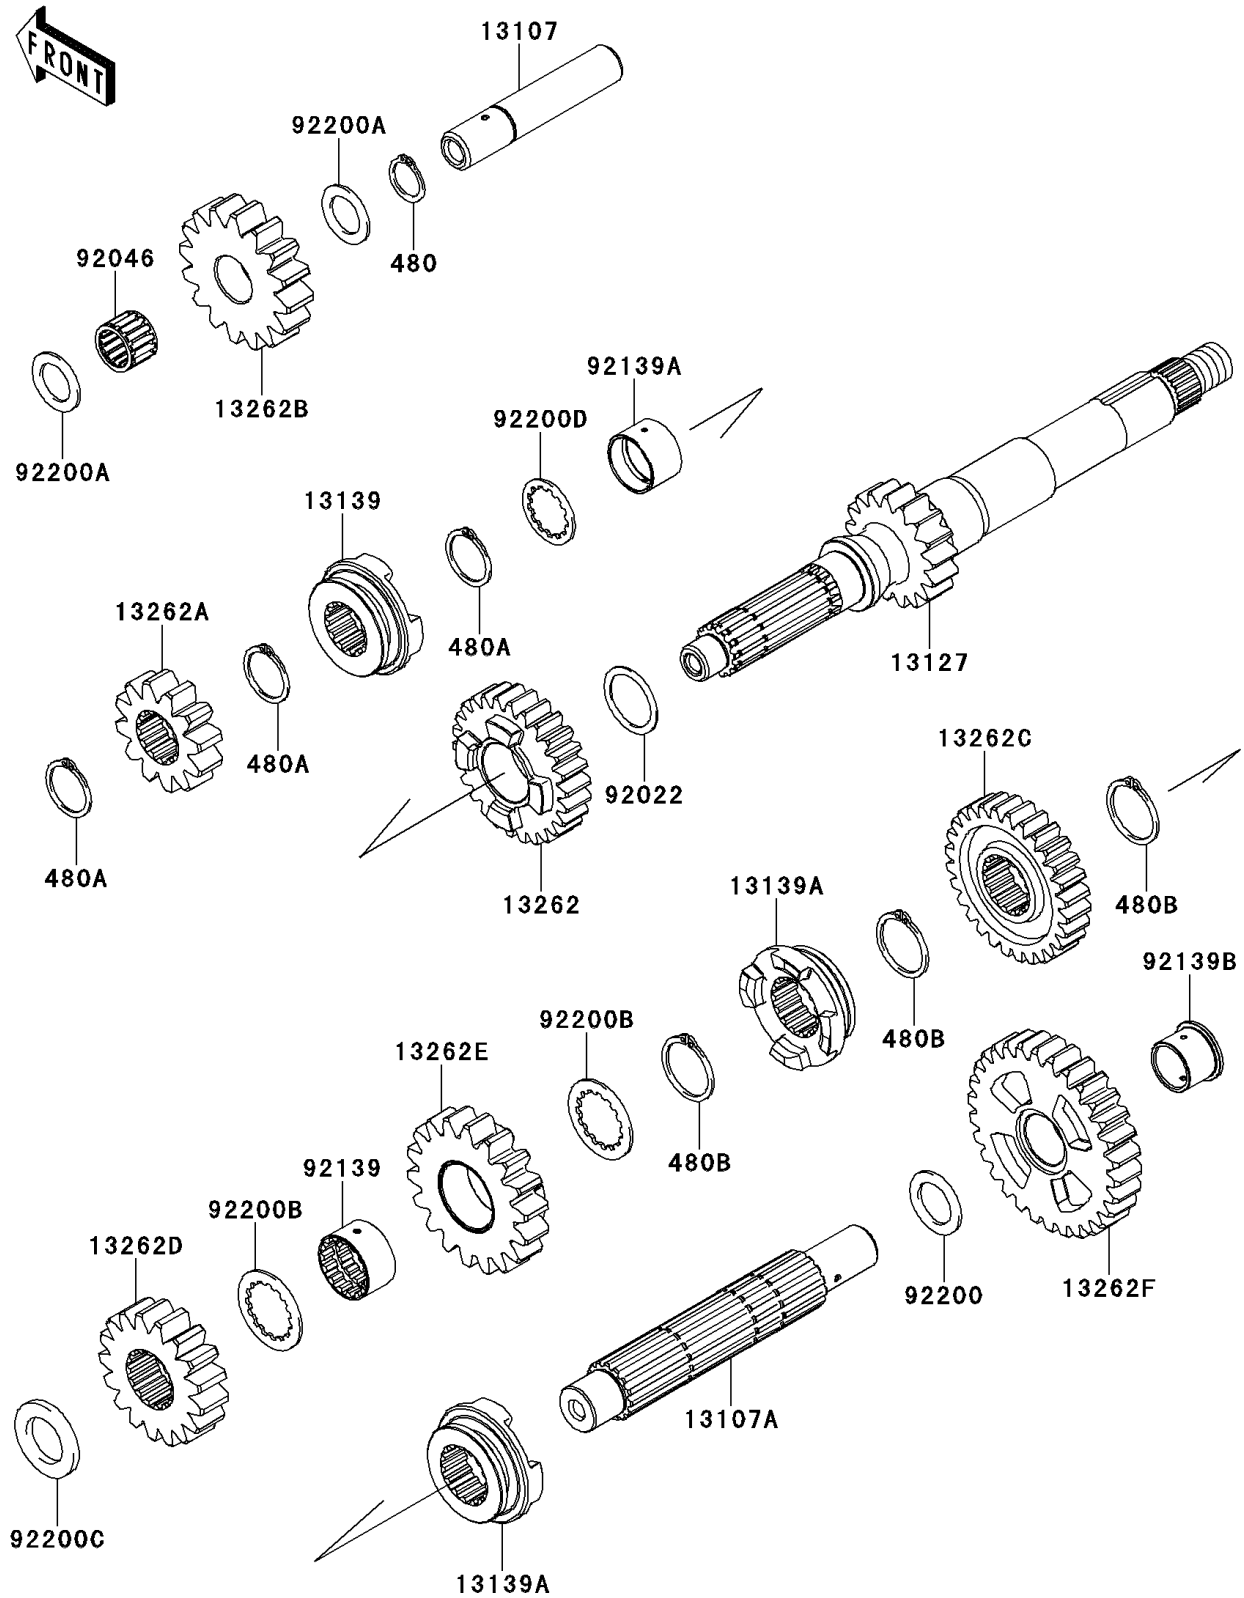

2013 TERYX4™ 750 4x4 (Canadian) PARTS DIAGRAM

Transmission

E1361

2013 TERYX4™ 750 4x4 (Canadian) PARTS LIST

Transmission

ITEM NAME	PART NUMBER	QUANTITY
SHAFT,REVERSE (Ref # 13107)	13107-0715	1
SHAFT,COUNTER (Ref # 13107A)	13107-0716	1
SHAFT-TRANSMISSION INPUT,17T (Ref # 13127)	13127-0633	1
SHIFTER,INPUT HI (Ref # 13139)	13139-0624	1
SHIFTER,OUTPUT (Ref # 13139A)	13139-0625	1
GEAR,INPUT HI,26T (Ref # 13262)	13262-0860	1
GEAR,INPUT REVERSE,12T (Ref # 13262A)	13262-0861	1
GEAR,REVERSE IDLE,16T (Ref # 13262B)	13262-0862	1
GEAR,OUTPUT HI,28T (Ref # 13262C)	13262-0863	1
GEAR,OUTPUT,17T (Ref # 13262D)	13262-0864	1
GEAR,OUTPUT REVERSE,18T (Ref # 13262E)	13262-0865	1
GEAR,OUTPUT REVERSE,31T (Ref # 13262F)	13262-0867	1
CIRCLIP-TYPE-C,18MM (Ref # 480)	480J1800	1
CIRCLIP-TYPE-C,24MM (Ref # 480A)	480J2400	1
CIRCLIP-TYPE-C,28MM (Ref # 480B)	480J2800	1
WASHER,25.3X32X1 (Ref # 92022)	92022-1800	1
BEARING-NEEDLE,182216E03 C3 (Ref # 92046)	92046-0605	1
BUSHING,25X28.3X16.7 (Ref # 92139)	92139-0107	1
BUSHING,25X28X17.8 (Ref # 92139A)	92139-0280	1
BUSHING,20X24X18.7 (Ref # 92139B)	92139-0707	1
WASHER,20.2X30X1.8 (Ref # 92200)	92200-0221	1
WASHER,18.2X28X1.5 (Ref # 92200A)	92200-0716	1
WASHER,28.5X38X1.5 (Ref # 92200B)	92200-0717	1
WASHER,22.2X36X3.6 (Ref # 92200C)	92200-0718	1
WASHER,25.2X31.0X1.5 (Ref # 92200D)	92200-1239	1