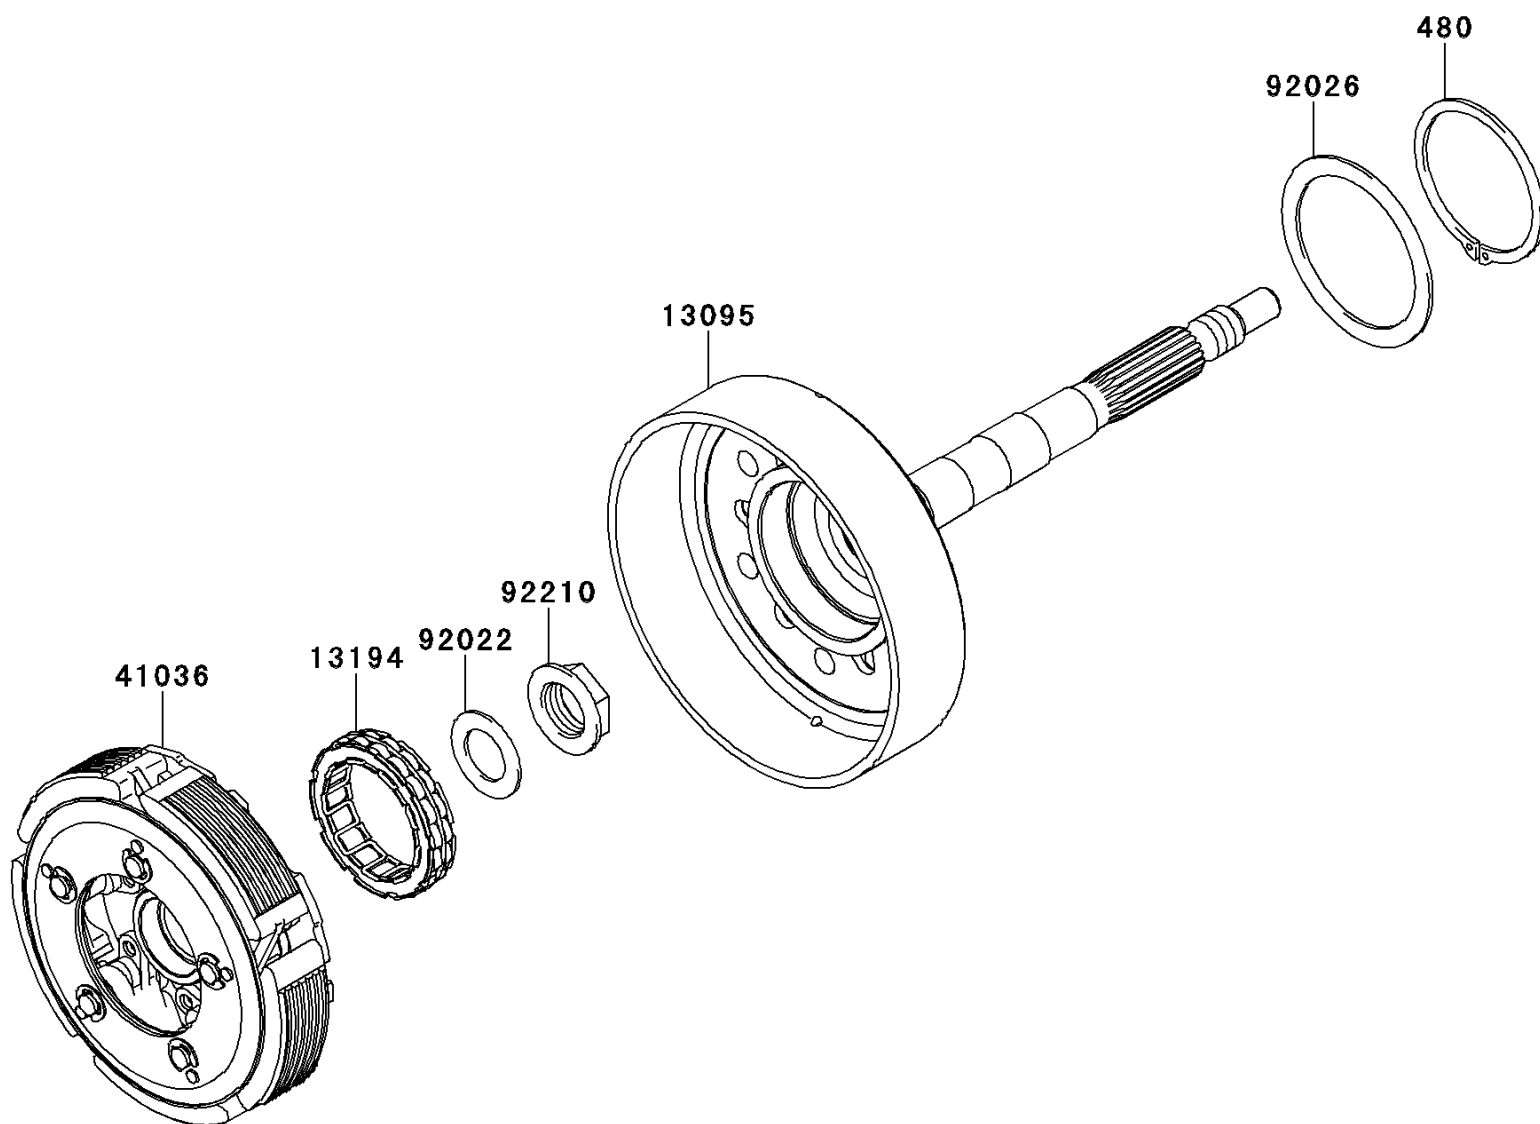

## 2013 TERYX4™ 750 4x4 (Canadian) PARTS DIAGRAM

Clutch

E1350

## 2013 TERYX4™ 750 4x4 (Canadian) PARTS LIST

Clutch

ITEM NAME	PART NUMBER	QUANTITY
HOUSING-COMP-CLUTCH (Ref # 13095)	13095-0554	1
CLUTCH-ONEWAY (Ref # 13194)	13194-0555	1
HUB-ASSY (Ref # 41036)	41036-0553	1
CIRCLIP-TYPE-C,60MM (Ref # 480)	480J6000	1
WASHER,20.5X34X1.4 (Ref # 92022)	92022-168	1
SPACER (Ref # 92026)	92026-0710	1
NUT,20MM (Ref # 92210)	92210-0711	1