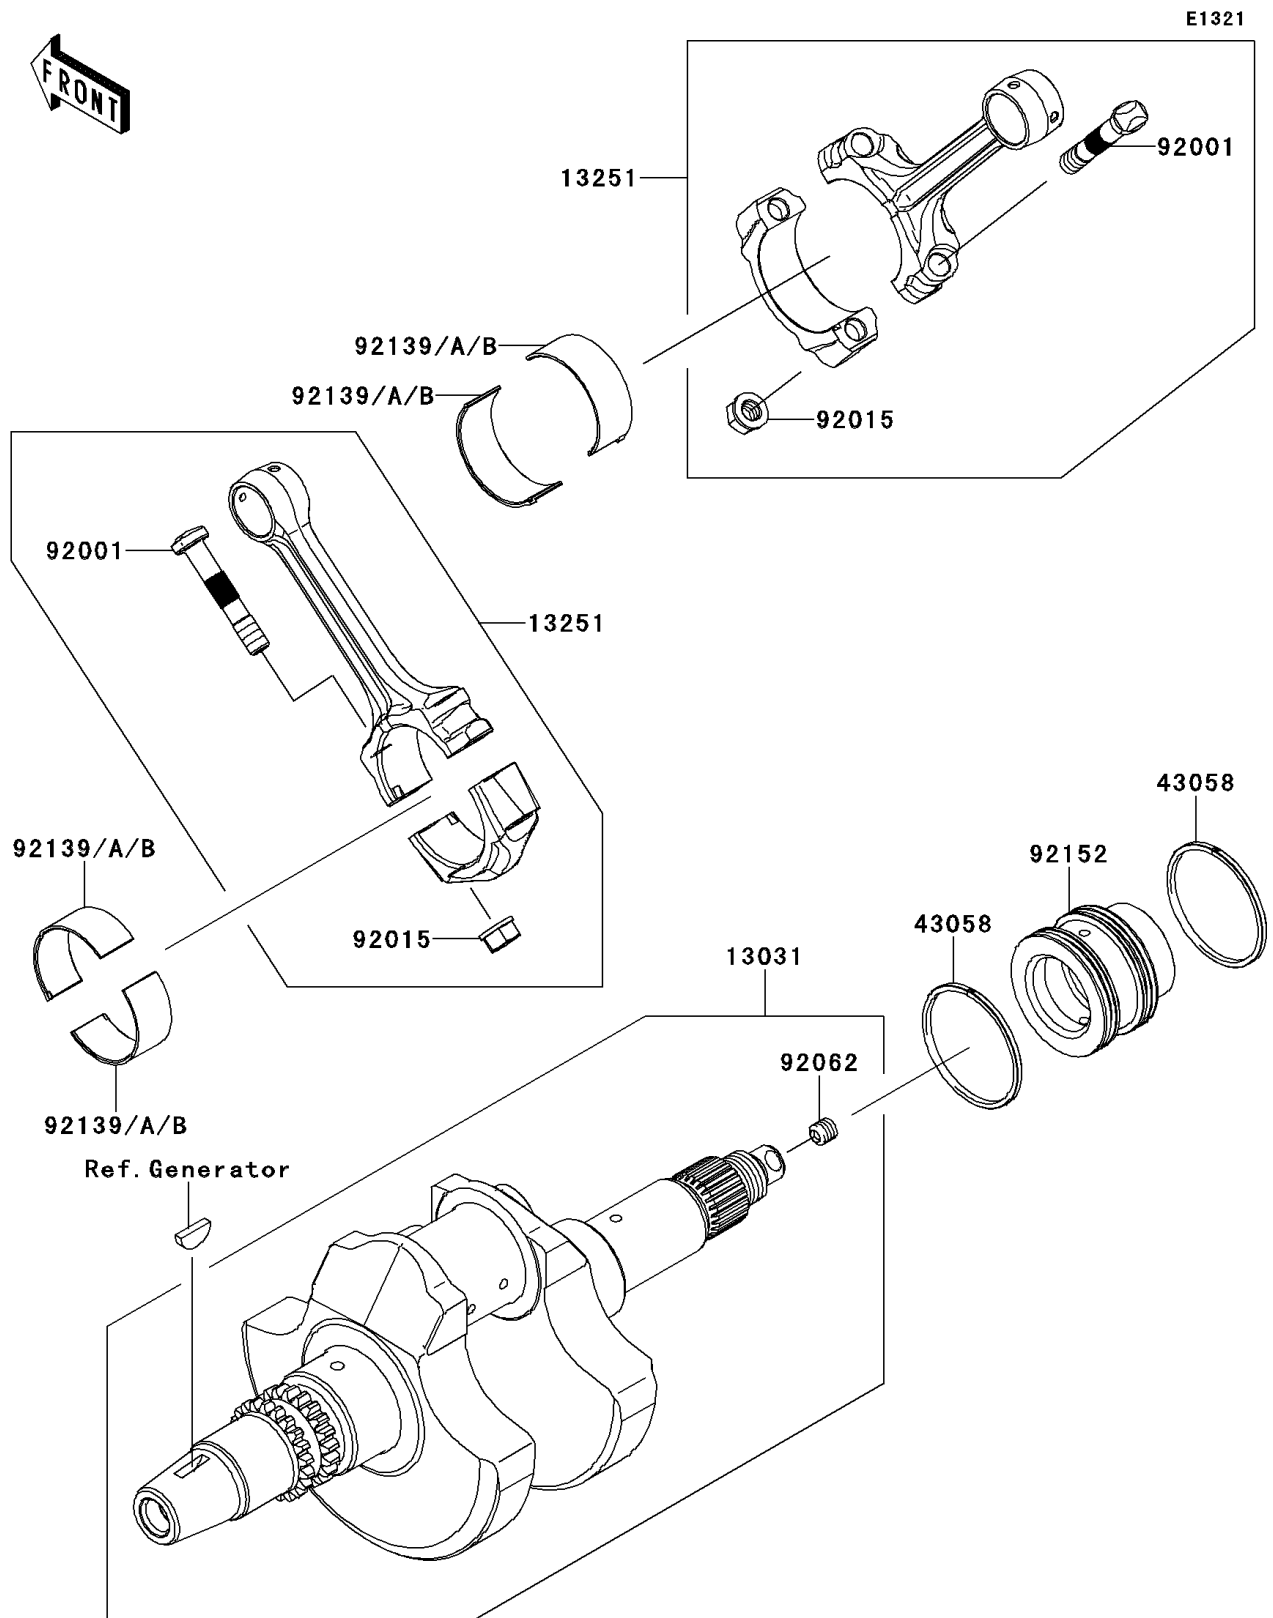

2013 TERYX4™ 750 4x4 (Canadian) PARTS DIAGRAM

Crankshaft

2013 TERYX4™ 750 4x4 (Canadian) PARTS LIST

Crankshaft

ITEM NAME	PART NUMBER	QUANTITY
CRANKSHAFT-COMP (Ref # 13031)	13031-0709	1
ROD-ASSY-CONNECTING (Ref # 13251)	13251-0709	1
RING (Ref # 43058)	43058-0702	1
BOLT,CONNECTING ROD (Ref # 92001)	92001-1980	1
NUT,FLANGED,8MM (Ref # 92015)	92015-1311	1
NOZZLE,8X8,SILVER (Ref # 92062)	92062-1082	1
BUSHING,CONNECTING ROD,GREEN (Ref # 92139)	92139-0764	1
BUSHING,CONNECTING ROD,YELLOW (Ref # 92139A)	92139-0765	1
BUSHING,CONNECTING ROD,BROWN (Ref # 92139B)	92139-0766	1
COLLAR,CRANK-CLUTCH (Ref # 92152)	92152-0956	1