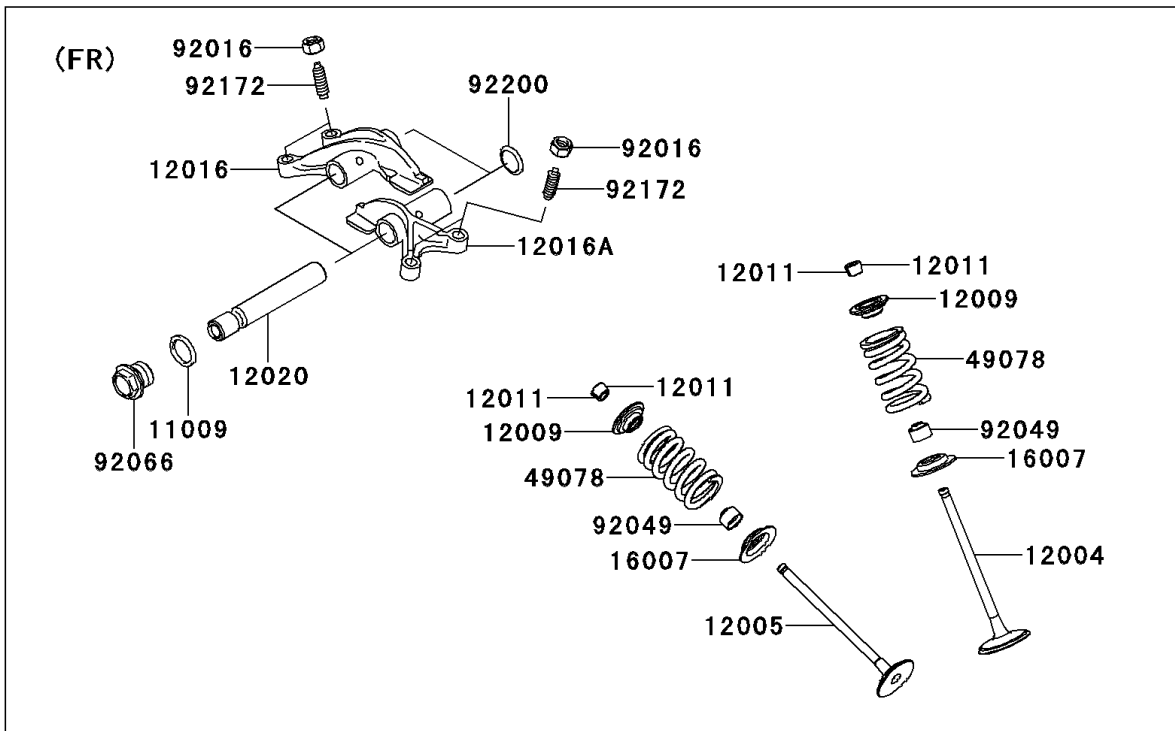

2013 TERYX4™ 750 4x4 (Canadian) PARTS DIAGRAM

Valve(s)

E1210

2013 TERYX4™ 750 4x4 (Canadian) PARTS LIST

Valve(s)

ITEM NAME	PART NUMBER	QUANTITY
GASKET,14X18X1.5 (Ref # 11009)	11009-1430	1
VALVE-INTAKE (Ref # 12004)	12004-0717	1
VALVE-EXHAUST (Ref # 12005)	12005-0047	1
RETAINER-VALVE SPRING (Ref # 12009)	12009-1056	1
COLLET (Ref # 12011)	12011-1051	1
ARM-ROCKER,EXHAUST (Ref # 12016)	12016-1128	1
ARM-ROCKER,INTAKE (Ref # 12016A)	12016-1129	1
SHAFT-ROCKER (Ref # 12020)	12020-0004	1
SEAT-SPRING (Ref # 16007)	16007-0703	1
SPRING-ENGINE VALVE (Ref # 49078)	49078-0014	1
NUT,6MM (Ref # 92016)	92016-061	1
SEAL-OIL,VSB58.558 (Ref # 92049)	92049-1218	1
PLUG,DRAIN (Ref # 92066)	92066-2196	1
SCREW,6MM (Ref # 92172)	92172-0737	1
WASHER,13X17X0.3 (Ref # 92200)	92200-0808	1