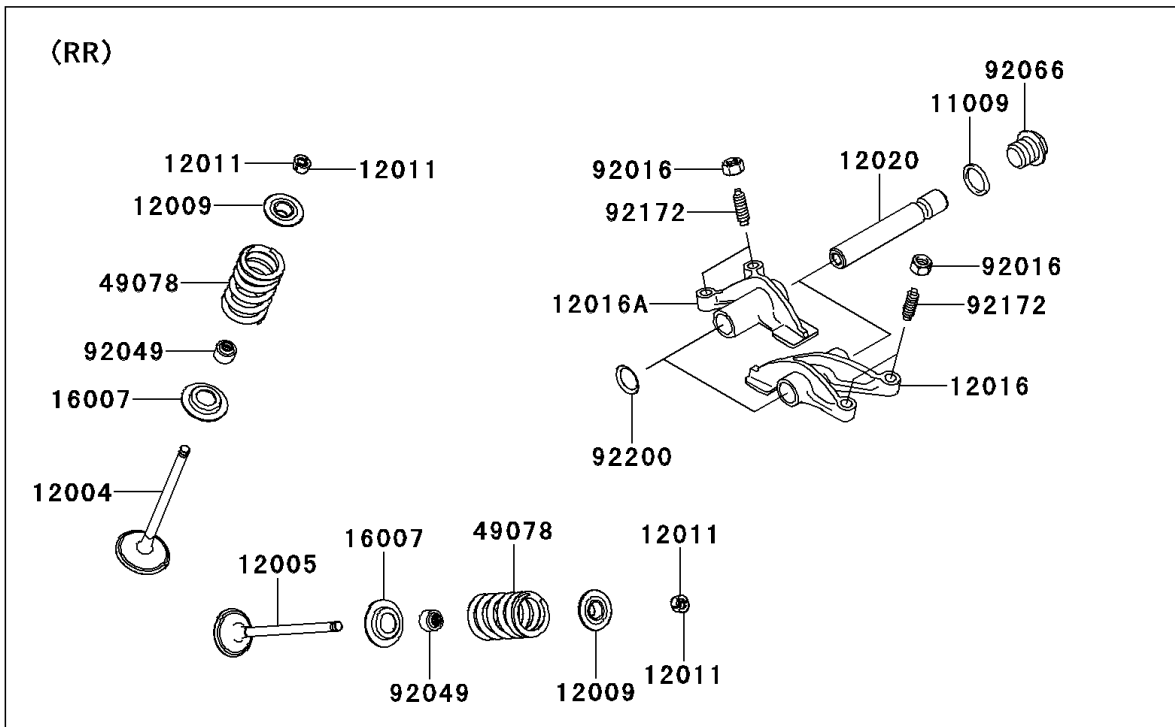

2013 TERYX4™ 750 4x4 (Canadian) PARTS DIAGRAM

Valve(s)

E1210

2013 TERYX4™ 750 4x4 (Canadian) PARTS LIST

Valve(s)

ITEM NAME	PART NUMBER	QUANTITY
GASKET,14X18X1.5 (Ref # 11009)	11009-1430	1
VALVE-INTAKE (Ref # 12004)	12004-0717	1
VALVE-EXHAUST (Ref # 12005)	12005-0047	1
RETAINER-VALVE SPRING (Ref # 12009)	12009-1056	1
COLLET (Ref # 12011)	12011-1051	1
ARM-ROCKER,EXHAUST (Ref # 12016)	12016-1128	1
ARM-ROCKER,INTAKE (Ref # 12016A)	12016-1129	1
SHAFT-ROCKER (Ref # 12020)	12020-0004	1
SEAT-SPRING (Ref # 16007)	16007-0703	1
SPRING-ENGINE VALVE (Ref # 49078)	49078-0014	1
NUT,6MM (Ref # 92016)	92016-061	1
SEAL-OIL,VSB58.558 (Ref # 92049)	92049-1218	1
PLUG,DRAIN (Ref # 92066)	92066-2196	1
SCREW,6MM (Ref # 92172)	92172-0737	1
WASHER,13X17X0.3 (Ref # 92200)	92200-0808	1