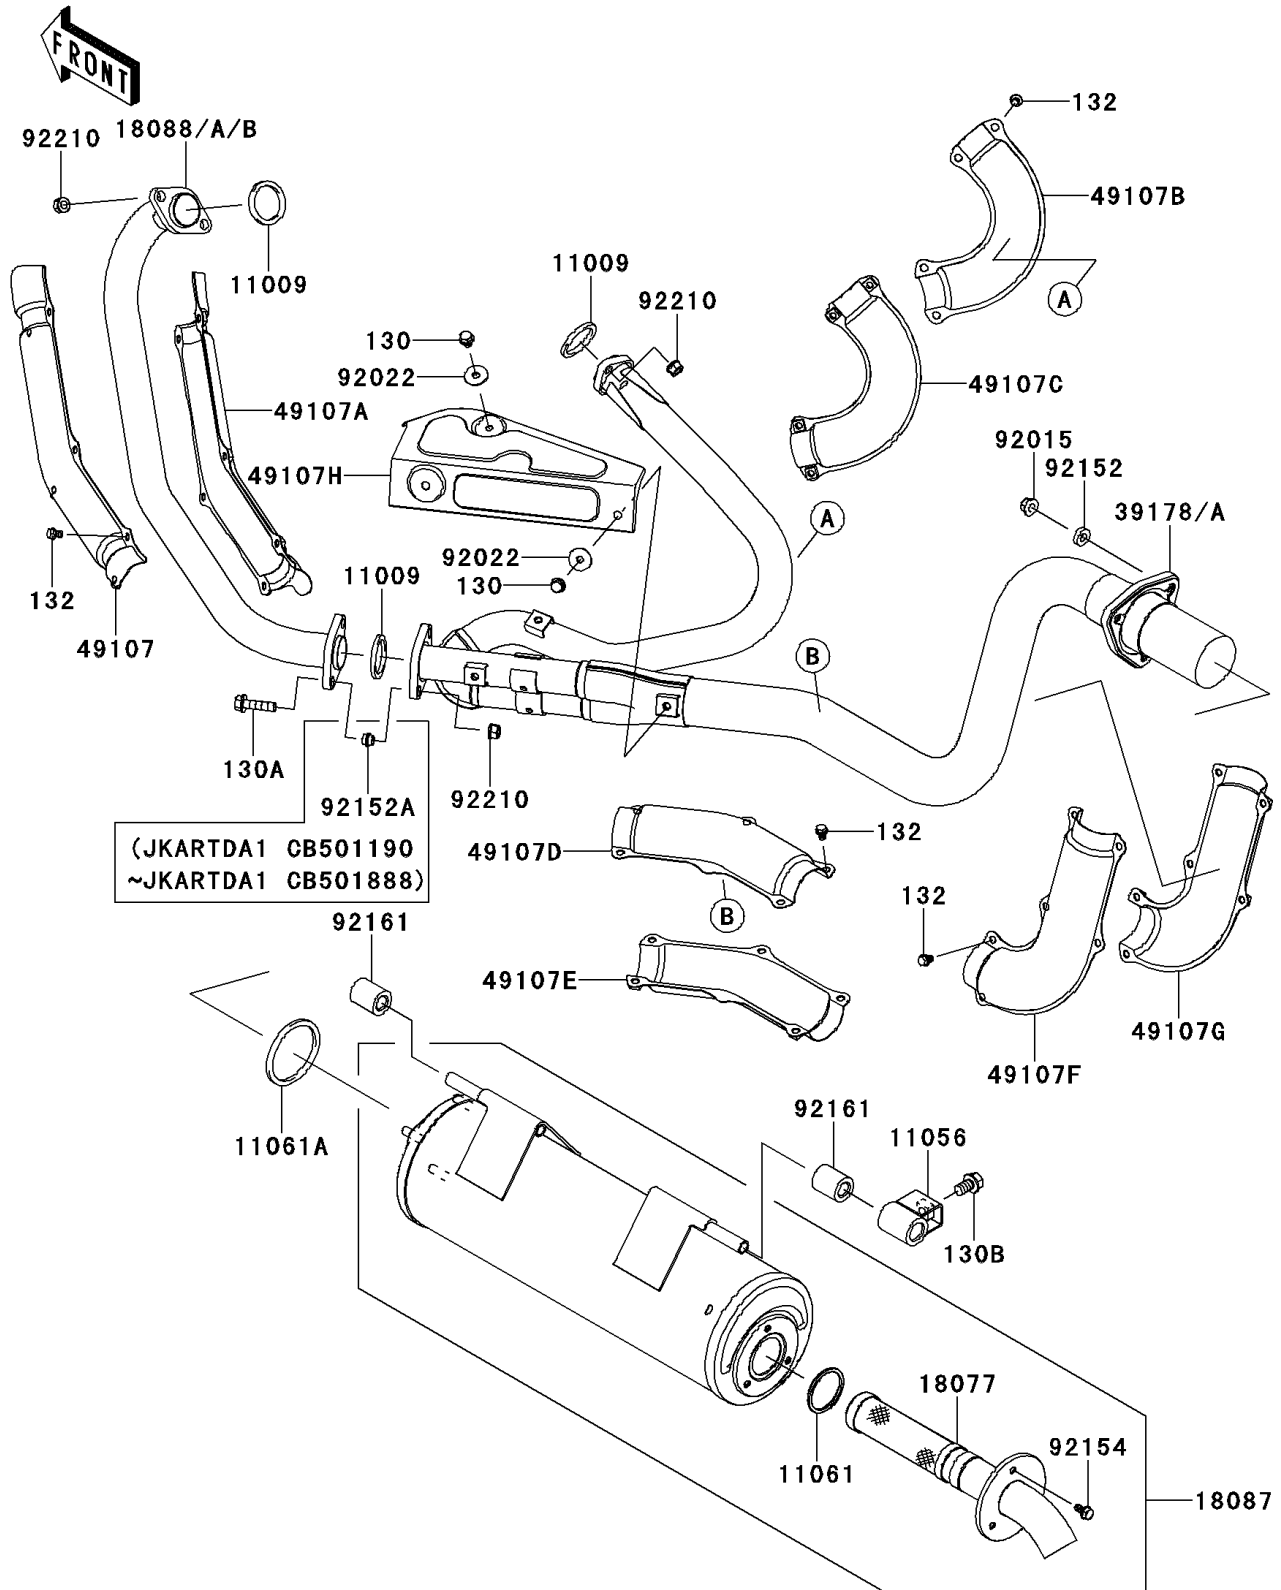

2013 TERYX4™ 750 4x4 (Canadian) PARTS DIAGRAM

Muffler(s)

E1140

2013 TERYX4™ 750 4x4 (Canadian) PARTS LIST

Muffler(s)

ITEM NAME	PART NUMBER	QUANTITY
GASKET,EXHAUST HOLDER (Ref # 11009)	11009-1894	1
BRACKET (Ref # 11056)	11056-0727	1
GASKET,38.9X46.4X3.0 (Ref # 11061)	11061-0082	1
GASKET,PIPE-MUFFLER (Ref # 11061A)	11061-0811	1
BOLT-FLANGED,6X10 (Ref # 130)	130BD0610	1
BOLT-FLANGED,8X30 (Ref # 130A)	130BD0830	1
BOLT-FLANGED,10X16 (Ref # 130B)	130CA1016	1
BOLT-FLANGED-SMALL,6X8 (Ref # 132)	132BD0608	1
ARRESTER-SPARK (Ref # 18077)	18077-0702	1
MUFFLER (Ref # 18087)	18087-0259	1
PIPE-EXHAUST (Ref # 18088A)	18088-0824	1
MANIFOLD-COMP-EXHAUST (Ref # 39178A)	39178-0185	1
COVER-EXHAUST PIPE,FR,LH (Ref # 49107)	49107-0727	1
COVER-EXHAUST PIPE,FR,RH (Ref # 49107A)	49107-0728	1
COVER-EXHAUST PIPE,MIDDLE,RH (Ref # 49107B)	49107-0729	1
COVER-EXHAUST PIPE,MIDDLE,LH (Ref # 49107C)	49107-0730	1
COVER-EXHAUST PIPE,RR-F,UPP (Ref # 49107D)	49107-0731	1
COVER-EXHAUST PIPE,RR-F,LWR (Ref # 49107E)	49107-0732	1
COVER-EXHAUST PIPE,RR-R,LH (Ref # 49107F)	49107-0733	1
COVER-EXHAUST PIPE,RR-R,RH (Ref # 49107G)	49107-0734	1
COVER-EXHAUST PIPE,MANIFOLD (Ref # 49107H)	49107-0739	1
NUT,8MM (Ref # 92015)	92015-1402	1
WASHER,6.5X22X1.6 (Ref # 92022)	92022-237	1
COLLAR,8.2X17X4.5 (Ref # 92152)	92152-1609	1
BOLT,FLANGED,6X12 (Ref # 92154)	92154-0852	1
DAMPER (Ref # 92161)	92161-0961	1
NUT,8MM (Ref # 92210)	92210-1242	1