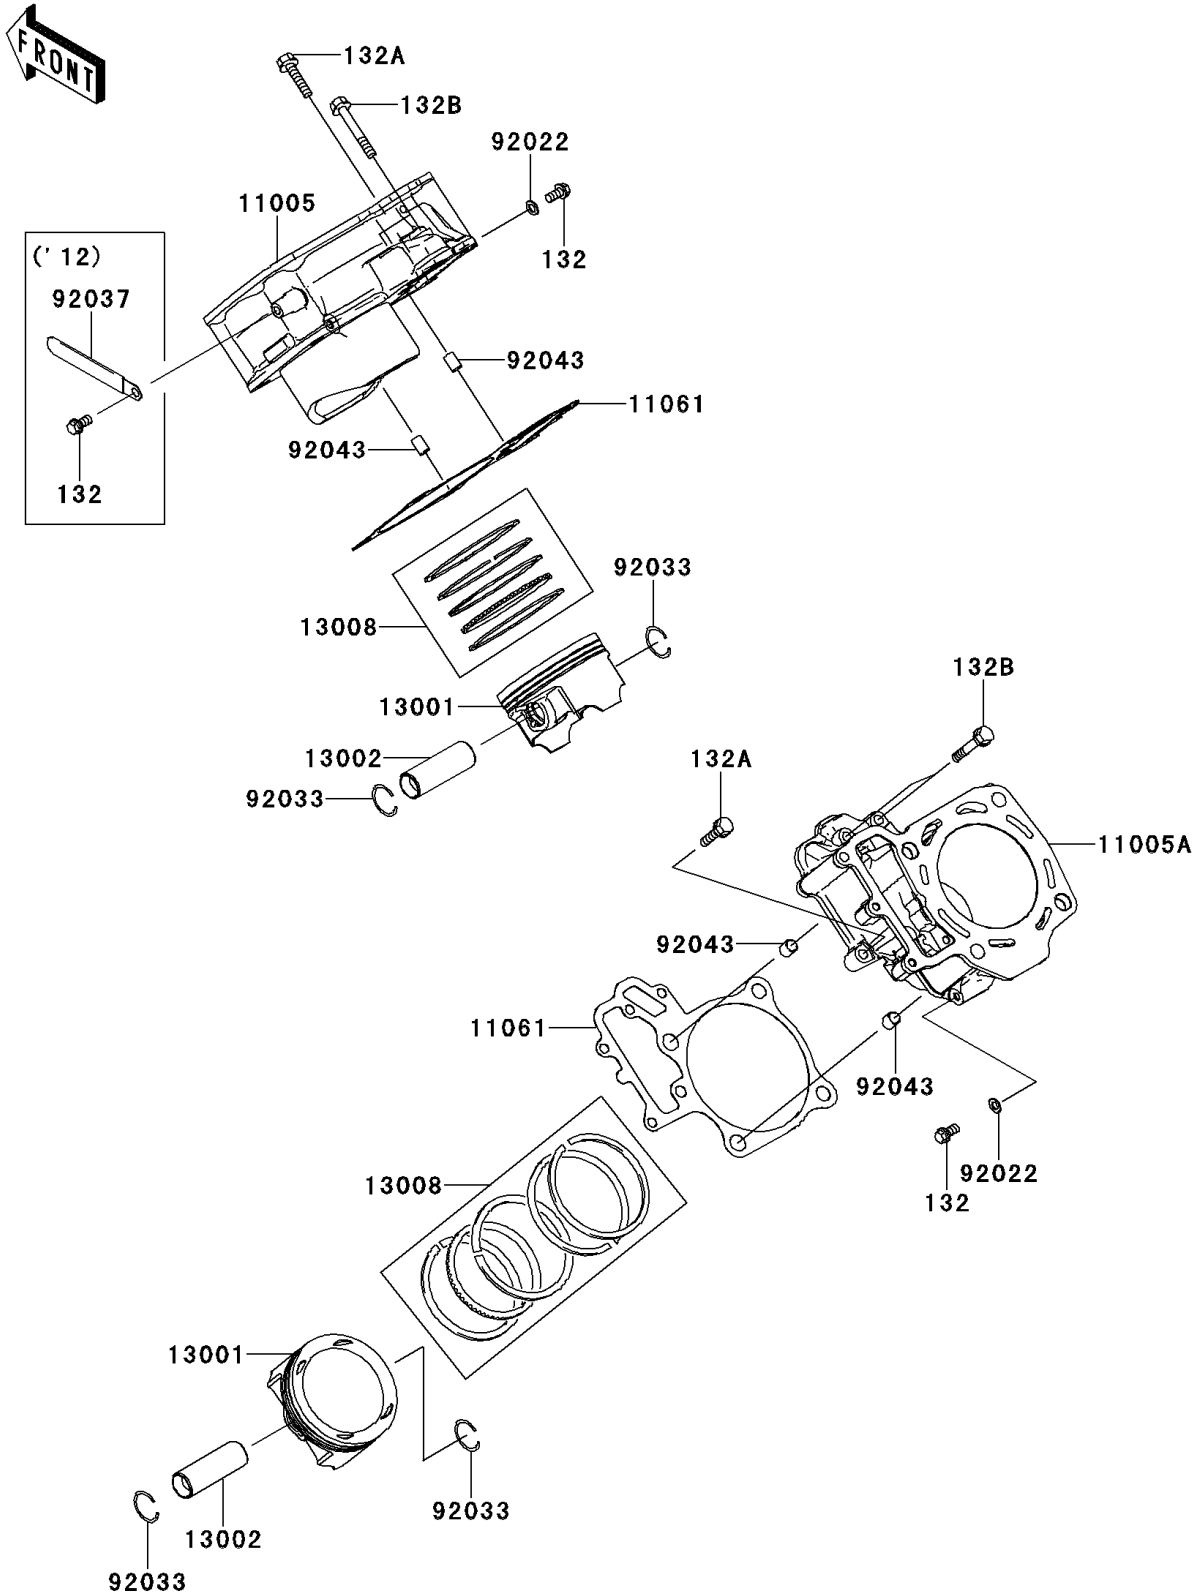

## 2013 TERYX4™ 750 4x4 (Canadian) PARTS DIAGRAM

Cylinder/Piston(s)

E1120

## 2013 TERYX4™ 750 4x4 (Canadian) PARTS LIST

Cylinder/Piston(s)

ITEM NAME	PART NUMBER	QUANTITY
CYLINDER-ENGINE,FR (Ref # 11005)	11005-0576	1
CYLINDER-ENGINE,RR (Ref # 11005A)	11005-0577	1
GASKET,CYLINDER BASE (Ref # 11061)	11061-0730	1
PISTON-ENGINE (Ref # 13001)	13001-0718	1
PIN-PISTON (Ref # 13002)	13002-0711	1
RING-SET-PISTON (Ref # 13008)	13008-0042	1
BOLT-FLANGED-SMALL,6X12 (Ref # 132)	132BD0612	1
BOLT-FLANGED-SMALL,6X30 (Ref # 132A)	132BD0630	1
BOLT-FLANGED-SMALL,6X40 (Ref # 132B)	132BD0640	1
WASHER,6.2X11X1 (Ref # 92022)	92022-304	1
RING-SNAP (Ref # 92033)	92033-1207	1
PIN,10.1X12X14 (Ref # 92043)	92043-4009	1