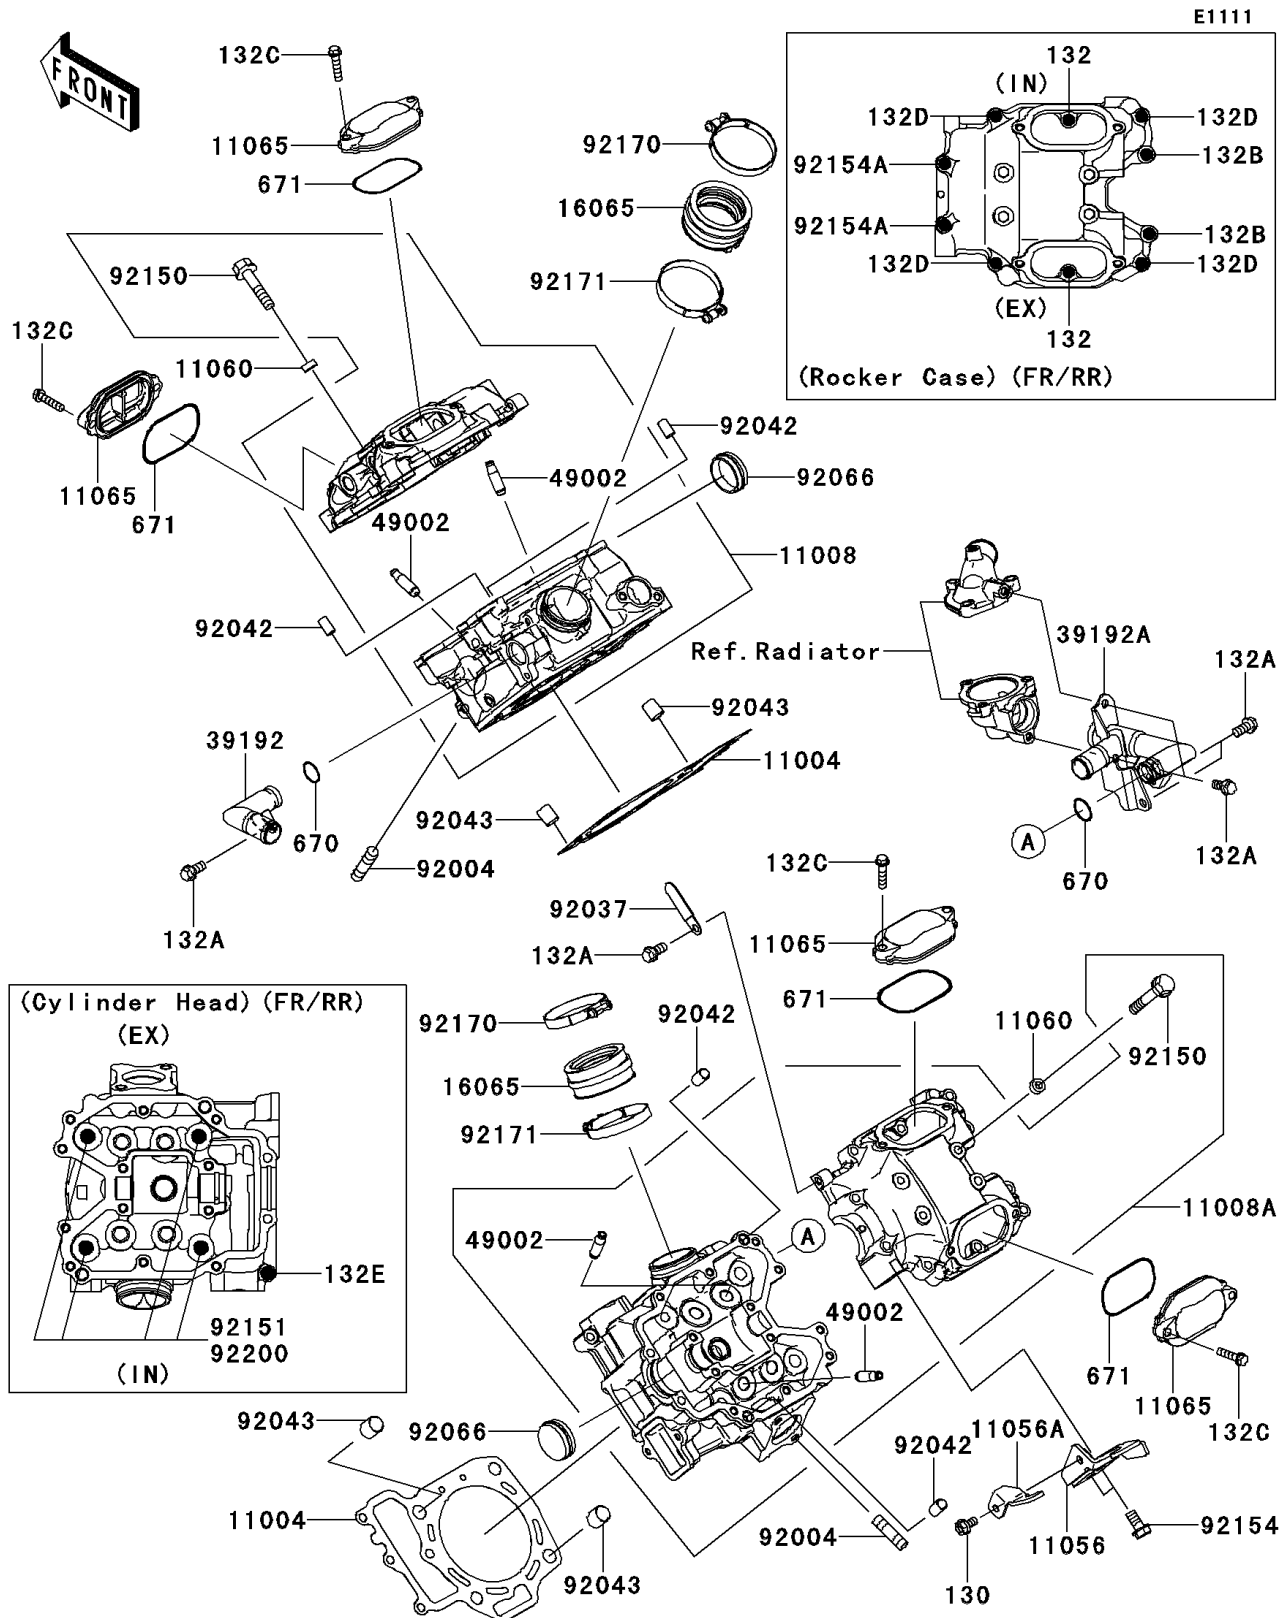

2013 TERYX4™ 750 4x4 (Canadian) PARTS DIAGRAM

Cylinder Head

2013 TERYX4™ 750 4x4 (Canadian) PARTS LIST

Cylinder Head

| ITEM NAME | PART NUMBER | QUANTITY |
|--------------------------------------|-------------|----------|
| GASKET-HEAD (Ref # 11004) | 11004-0713 | 1 |
| HEAD-COMP-CYLINDER,FR (Ref # 11008) | 11008-0735 | 1 |
| HEAD-COMP-CYLINDER,RR (Ref # 11008A) | 11008-0736 | 1 |
| BRACKET (Ref # 11056) | 11056-1410 | 1 |
| BRACKET (Ref # 11056A) | 11056-1411 | 1 |
| GASKET,6.2X12X0.3 (Ref # 11060) | 11060-1994 | 1 |
| CAP,ROCKER CASE (Ref # 11065) | 11065-0724 | 1 |
| BOLT-FLANGED,6X12 (Ref # 130) | 130BA0612 | 1 |
| BOLT-FLANGED-SMALL,6X25 (Ref # 132) | 132BA0625 | 1 |
| BOLT-FLANGED-SMALL,6X12 (Ref # 132A) | 132BD0612 | 1 |
| BOLT-FLANGED-SMALL,6X20 (Ref # 132B) | 132BD0620 | 1 |
| BOLT-FLANGED-SMALL,6X25 (Ref # 132C) | 132BD0625 | 1 |
| BOLT-FLANGED-SMALL,6X30 (Ref # 132D) | 132BD0630 | 1 |
| BOLT-FLANGED-SMALL,6X95 (Ref # 132E) | 132BD0695 | 1 |
| HOLDER-CARBURETOR (Ref # 16065) | 16065-0118 | 1 |
| PIPE-WATER,FR (Ref # 39192) | 39192-0119 | 1 |
| PIPE-WATER,RR (Ref # 39192A) | 39192-0120 | 1 |
| GUIDE-VALVE (Ref # 49002) | 49002-0706 | 1 |
| O RING,16MM (Ref # 670) | 670B2016 | 1 |
| O RING,55MM (Ref # 671) | 671D2555 | 1 |
| STUD,8X22 (Ref # 92004) | 92004-1217 | 1 |
| CLAMP (Ref # 92037) | 92037-1993 | 1 |
| PIN,DOWEL,6.3X8X14 (Ref # 92042) | 92042-007 | 1 |
| PIN,10.1X12X14 (Ref # 92043) | 92043-4009 | 1 |
| PLUG (Ref # 92066) | 92066-1289 | 1 |
| BOLT,FLANGED,6X55 (Ref # 92150) | 92150-1302 | 1 |
| BOLT,FLANGED,10X150 (Ref # 92151) | 92151-1917 | 1 |
| BOLT,FLANGED,8X20 (Ref # 92154) | 92154-0885 | 1 |
| BOLT,FLANGED,6X130 (Ref # 92154A) | 92154-0993 | 1 |

2013 TERYX4™ 750 4x4 (Canadian) PARTS LIST

Cylinder Head

| ITEM NAME | PART NUMBER | QUANTITY |
|------------------------------------|-------------|----------|
| CLAMP (Ref # 92170) | 92170-1448 | 1 |
| CLAMP (Ref # 92171) | 92171-0722 | 1 |
| WASHER,11.5X20.5X1.6 (Ref # 92200) | 92200-1128 | 1 |