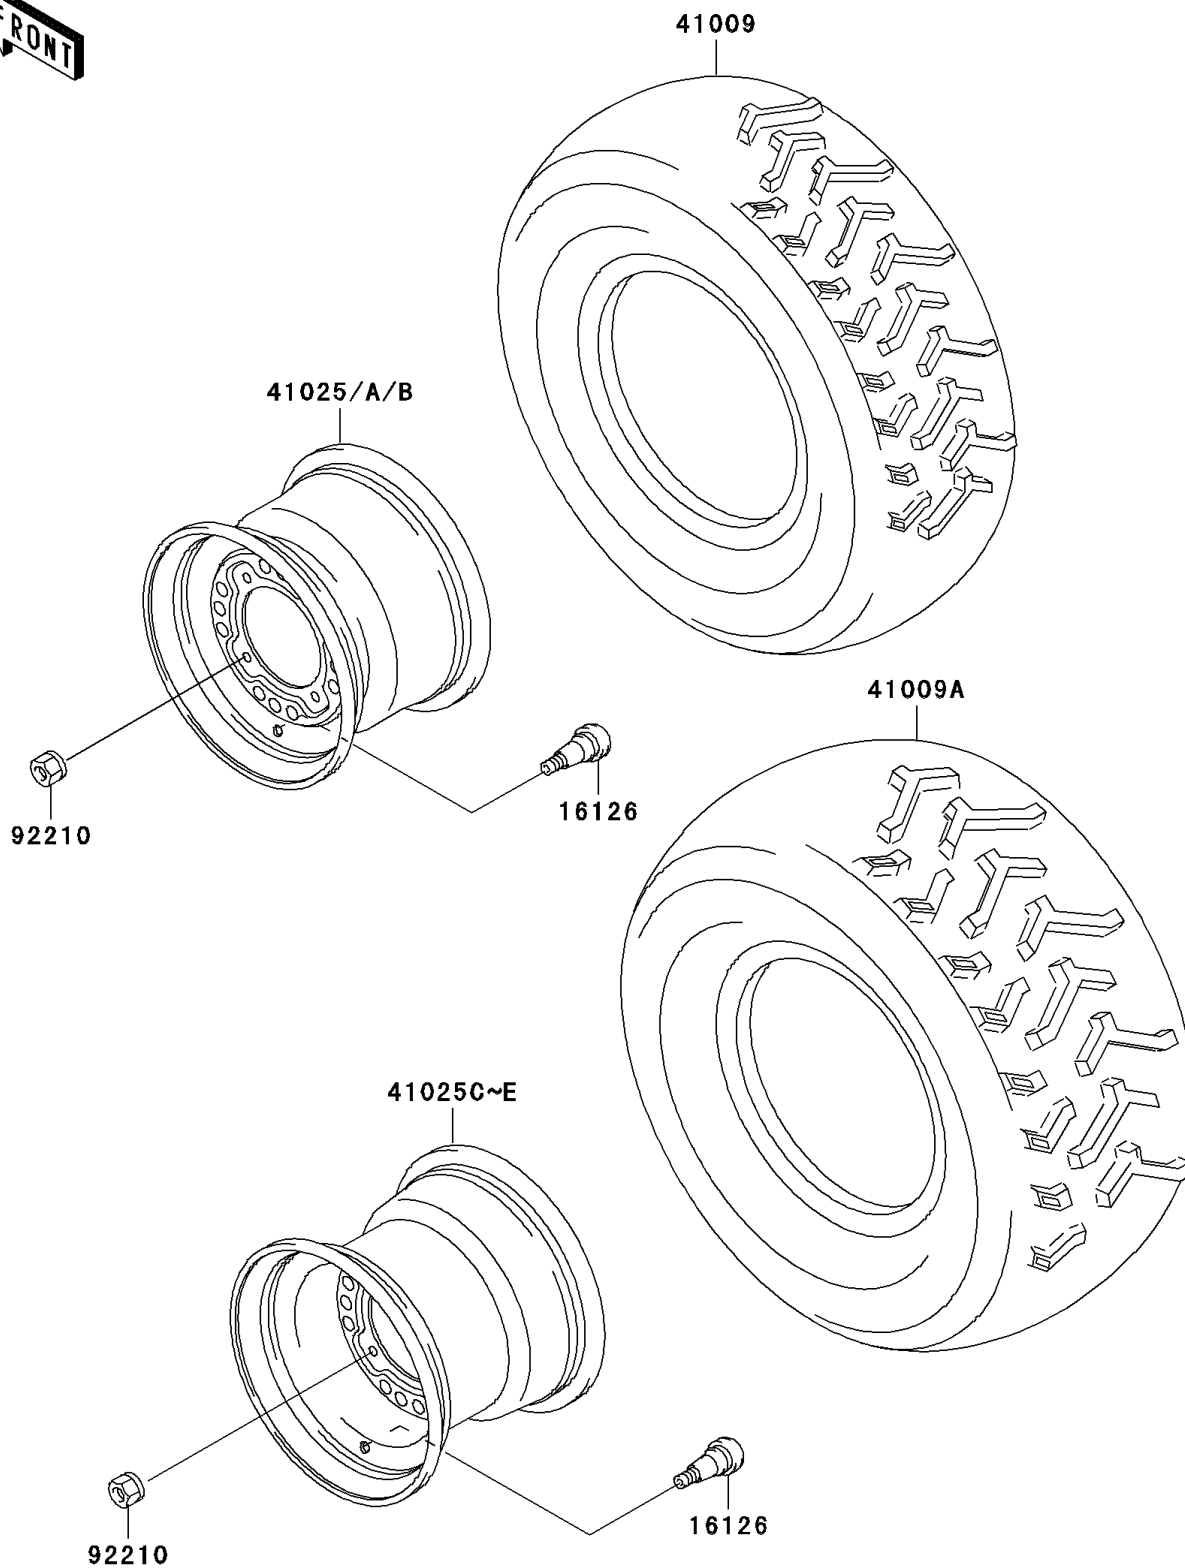

## 2000 Prairie 300 4X4 PARTS DIAGRAM

Wheels/Tires

F2210

## 2000 Prairie 300 4X4 PARTS LIST

Wheels/Tires

ITEM NAME	PART NUMBER	QUANTITY
VALVE (Ref # 16126)	16126-4001	1
TIRE,FR,AT25X8-12,KT121A(D) (Ref # 41009)	41009-1117	1
TIRE,RR,AT25X11-10,KT125(D) (Ref # 41009A)	41009-1118	1
RIM,FR,12X6.0,P.C.GRAY (Ref # 41025)	41025-1313-CQ	1
RIM,FR,12X6.0,SILVER (Ref # 41025B)	41025-1313-5A	1
RIM,RR,10X8.5,P.C.GRAY (Ref # 41025C)	41025-1314-CQ	1
RIM,RR,10X8.5,SILVER (Ref # 41025E)	41025-1314-5A	1
NUT,LOCK,10MM (Ref # 92210)	92210-1204	1