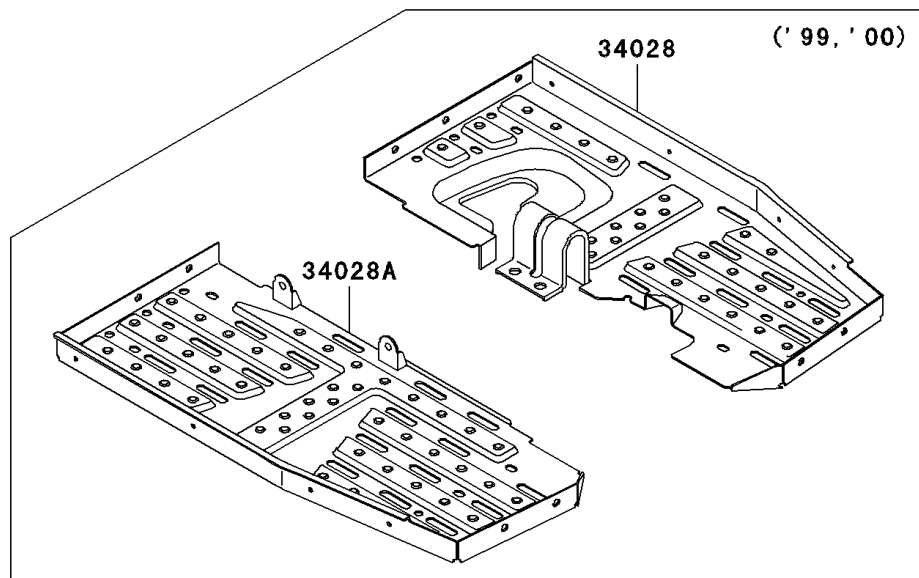

2000 Prairie 300 4X4 PARTS DIAGRAM

Footrests

F2160

2000 Prairie 300 4X4 PARTS LIST

Footrests

ITEM NAME	PART NUMBER	QUANTITY
STEP,FOOT BOARD,RH (Ref # 34028)	34028-1455	1
STEP,FOOT BOARD,LH (Ref # 34028A)	34028-1469	1
TRIM,FOOT BOARD (Ref # 53044)	53044-1293	1
SCREW,TAPPING,6X16 (Ref # 92009)	92009-1166	1
SCREW,6X16 (Ref # 92009A)	92009-1621	1
NUT,LOCK,FLANGED,6MM (Ref # 92015A)	92015-1675	1
WASHER,6.5X16X1.0 (Ref # 92022)	92022-1093	1
RIVET (Ref # 92039)	92039-1150	1
DAMPER (Ref # 92075)	92075-1598	1