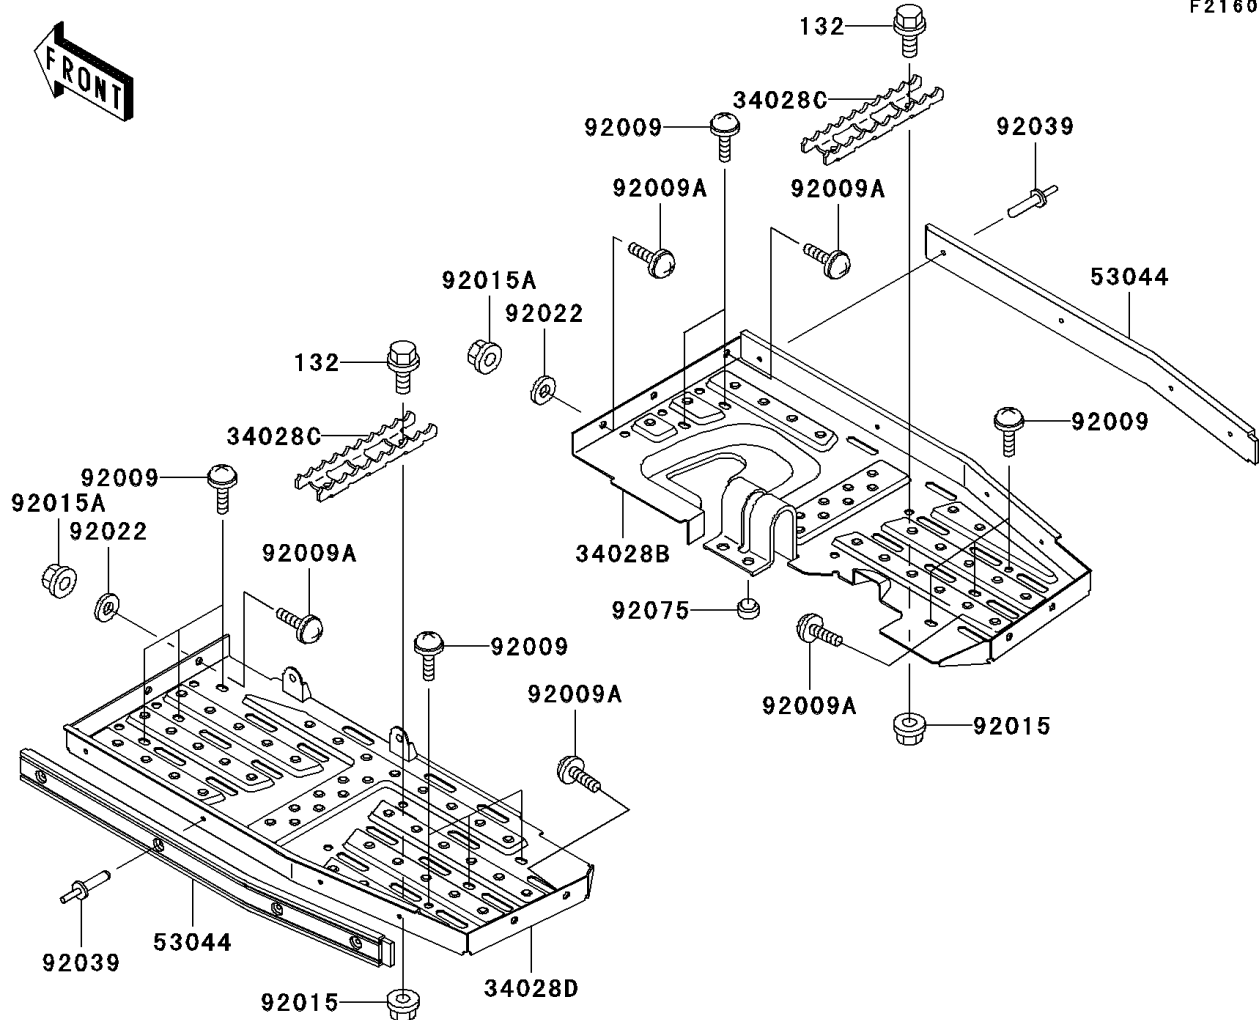

2000 Prairie 300 4X4 PARTS DIAGRAM

Footrests

F2160

2000 Prairie 300 4X4 PARTS LIST

Footrests

ITEM NAME	PART NUMBER	QUANTITY
STEP,FOOT BOARD,RH (Ref # 34028)	34028-1455	1
STEP,FOOT BOARD,LH (Ref # 34028A)	34028-1469	1
TRIM,FOOT BOARD (Ref # 53044)	53044-1293	1
SCREW,TAPPING,6X16 (Ref # 92009)	92009-1166	1
SCREW,6X16 (Ref # 92009A)	92009-1621	1
NUT,LOCK,FLANGED,6MM (Ref # 92015A)	92015-1675	1
WASHER,6.5X16X1.0 (Ref # 92022)	92022-1093	1
RIVET (Ref # 92039)	92039-1150	1
DAMPER (Ref # 92075)	92075-1598	1