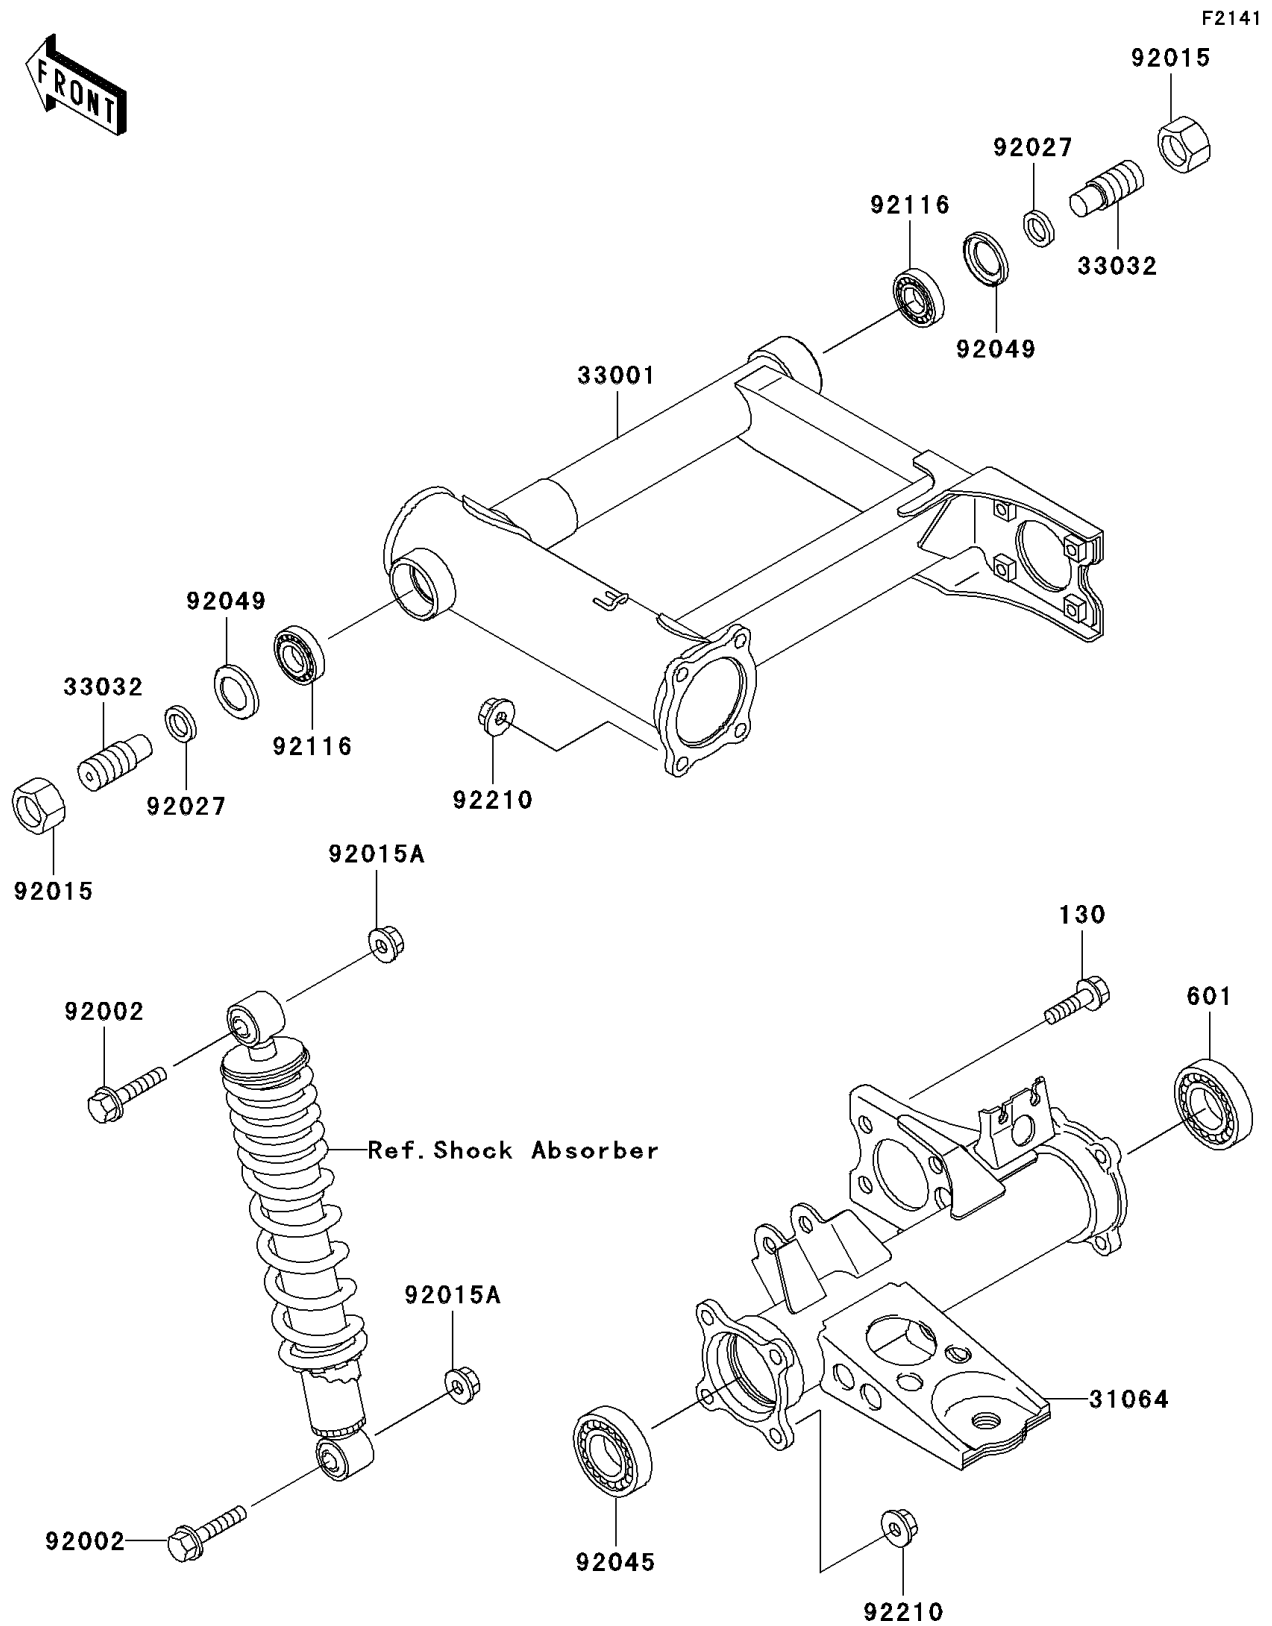

2000 Prairie 300 4X4 PARTS DIAGRAM

Swingarm

2000 Prairie 300 4X4 PARTS LIST

Swingarm

ITEM NAME	PART NUMBER	QUANTITY
BOLT-FLANGED,10X25 (Ref # 130)	130J1025	1
BEARING-BALL,#6008UU (Ref # 601)	601A6008UU	1
PIPE-COMP (Ref # 31064)	31064-1212	1
ARM-COMP-SWING (Ref # 33001)	33001-1552	1
SHAFT-SWING ARM (Ref # 33032)	33032-1034	1
BOLT,FLANGED,12X55 (Ref # 92002)	92002-1840	1
NUT,22MM (Ref # 92015)	92015-1229	1
NUT,FLANGED,LOCK,12MM (Ref # 92015A)	92015-1617	1
COLLAR,17X26X4.5 (Ref # 92027)	92027-1394	1
BEARING-BALL (Ref # 92045)	92045-1177	1
SEAL-OIL,26406 (Ref # 92049)	92049-1030	1
BEARING-ROLLER,4T30203E1 (Ref # 92116)	92116-1001	1
NUT,LOCK,FLANGED,10MM (Ref # 92210)	92210-1080	1