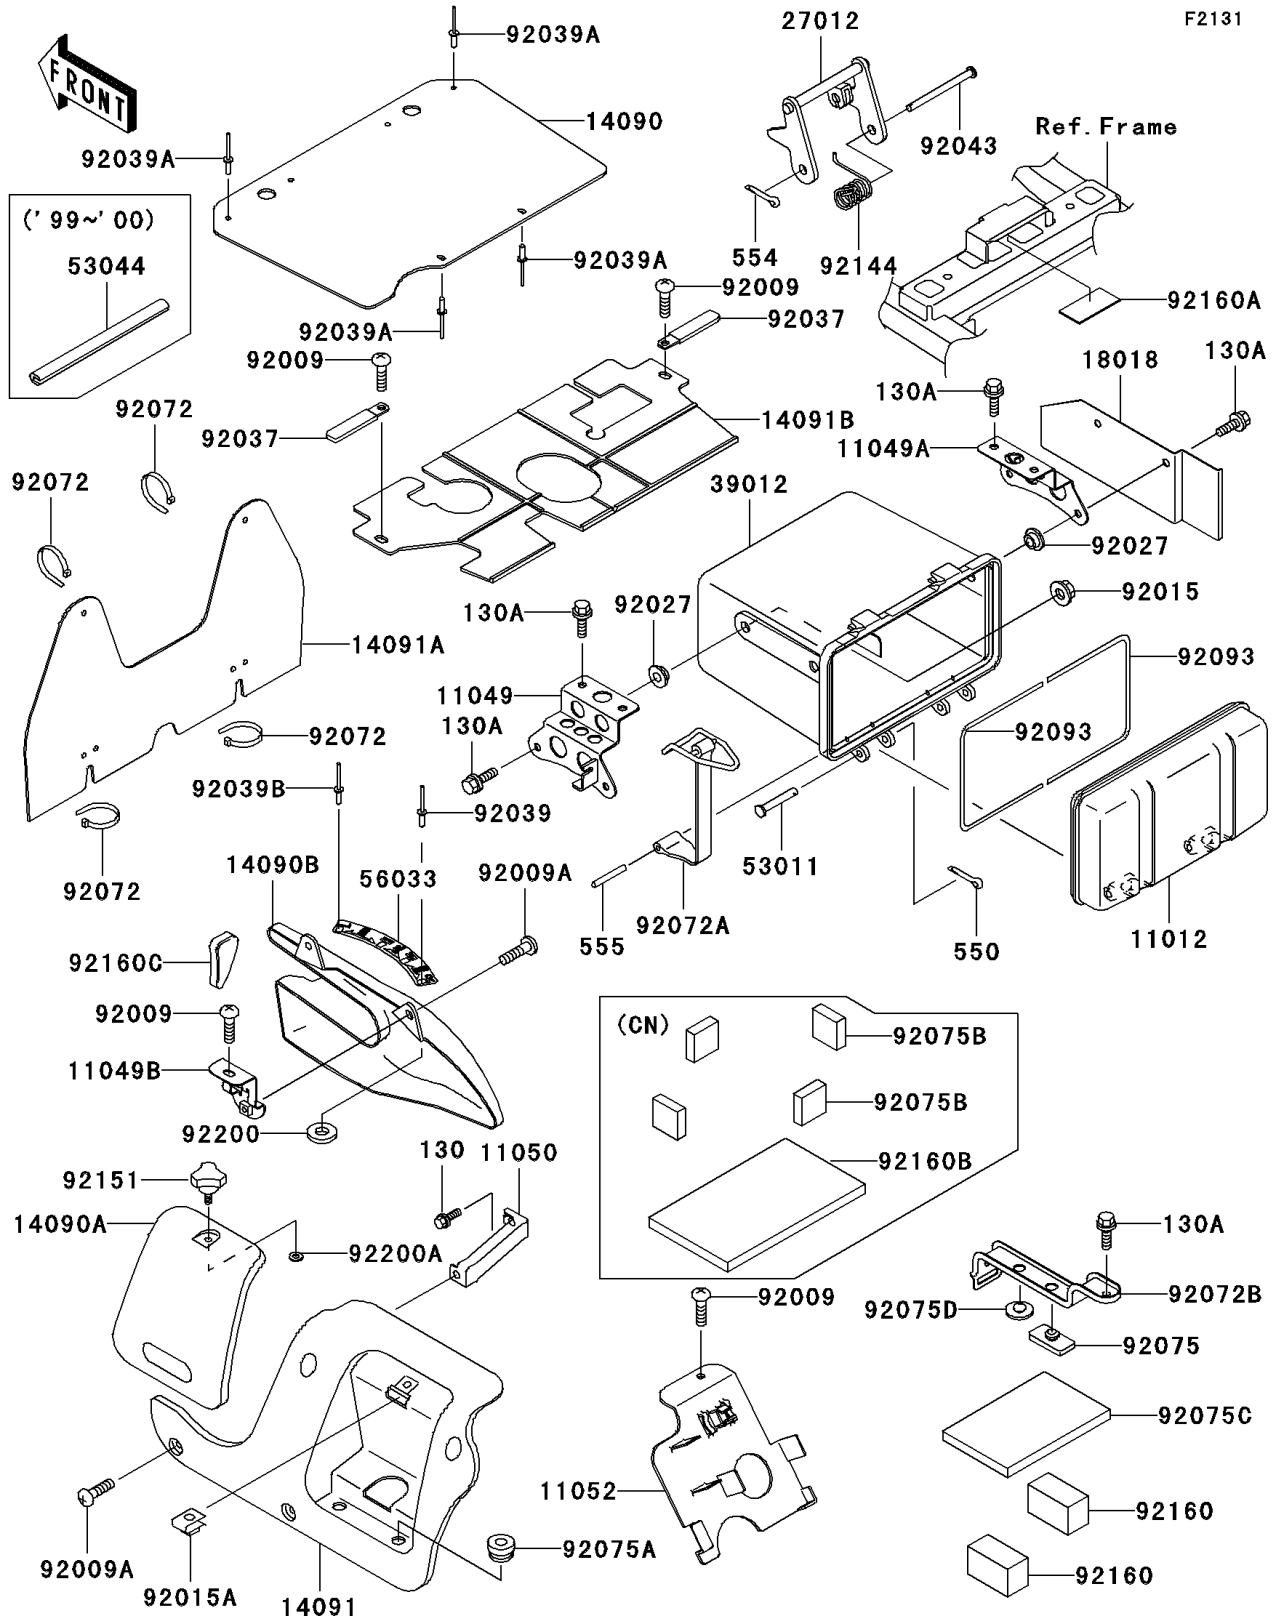

2000 Prairie 300 4X4 PARTS DIAGRAM

Frame Fittings

2000 Prairie 300 4X4 PARTS LIST

Frame Fittings

ITEM NAME	PART NUMBER	QUANTITY
CAP,STORAGE CASE (Ref # 11012)	11012-1951	1
BRACKET,STORAGE CASE,LH (Ref # 11049)	11049-1733	1
BRACKET,STORAGE CASE,RH (Ref # 11049A)	11049-1734	1
BRACKET (Ref # 11049B)	11049-1738	1
BRACKET,ENGINE COVER,LH (Ref # 11050)	11050-1726	1
BRACKET,ELECTRIC BASE (Ref # 11052)	11052-7529	1
COVER,FRONT COVER (Ref # 14090)	14090-1723	1
COVER,ENGINE COVER,LH,F.BLACK (Ref # 14090A)	14090-1910-6Z	1
COVER,SHIFT LEVER (Ref # 14090B)	14090-1973	1
COVER,ENGINE,LH,F.BLACK (Ref # 14091)	14091-1073-6Z	1
COVER (Ref # 14091A)	14091-1083	1
COVER,REAR COVER (Ref # 14091B)	14091-1379	1
PLATE-HEAT GUARD (Ref # 18018)	18018-1127	1
HOOK,SEAT (Ref # 27012)	27012-1381	1
CASE-STORAGE (Ref # 39012)	39012-1059	1
PIN,6X39 (Ref # 53011)	53011-006	1
TRIM,L=160 (Ref # 53044)	53044-1306	1
LABEL-MANUAL,SHIFT PATTERN (Ref # 56033)	56033-1142	1
SCREW,TAPPING,6X16 (Ref # 92009)	92009-1166	1
SCREW,6X16 (Ref # 92009A)	92009-1621	1
NUT,FLANGED,6MM,BLACK (Ref # 92015)	92015-1233	1
NUT,CLAMP,6MM (Ref # 92015A)	92015-1678	1
COLLAR,L=5.6 (Ref # 92027)	92027-1933	1
CLAMP,L=60 (Ref # 92037)	92037-1069	1
RIVET (Ref # 92039)	92039-1244	1
RIVET (Ref # 92039A)	92039-1260	1
RIVET,3.2X8 (Ref # 92039B)	92039-3763	1
PIN,6X77 (Ref # 92043)	92043-1367	1
BAND,L=188 (Ref # 92072)	92072-1239	1