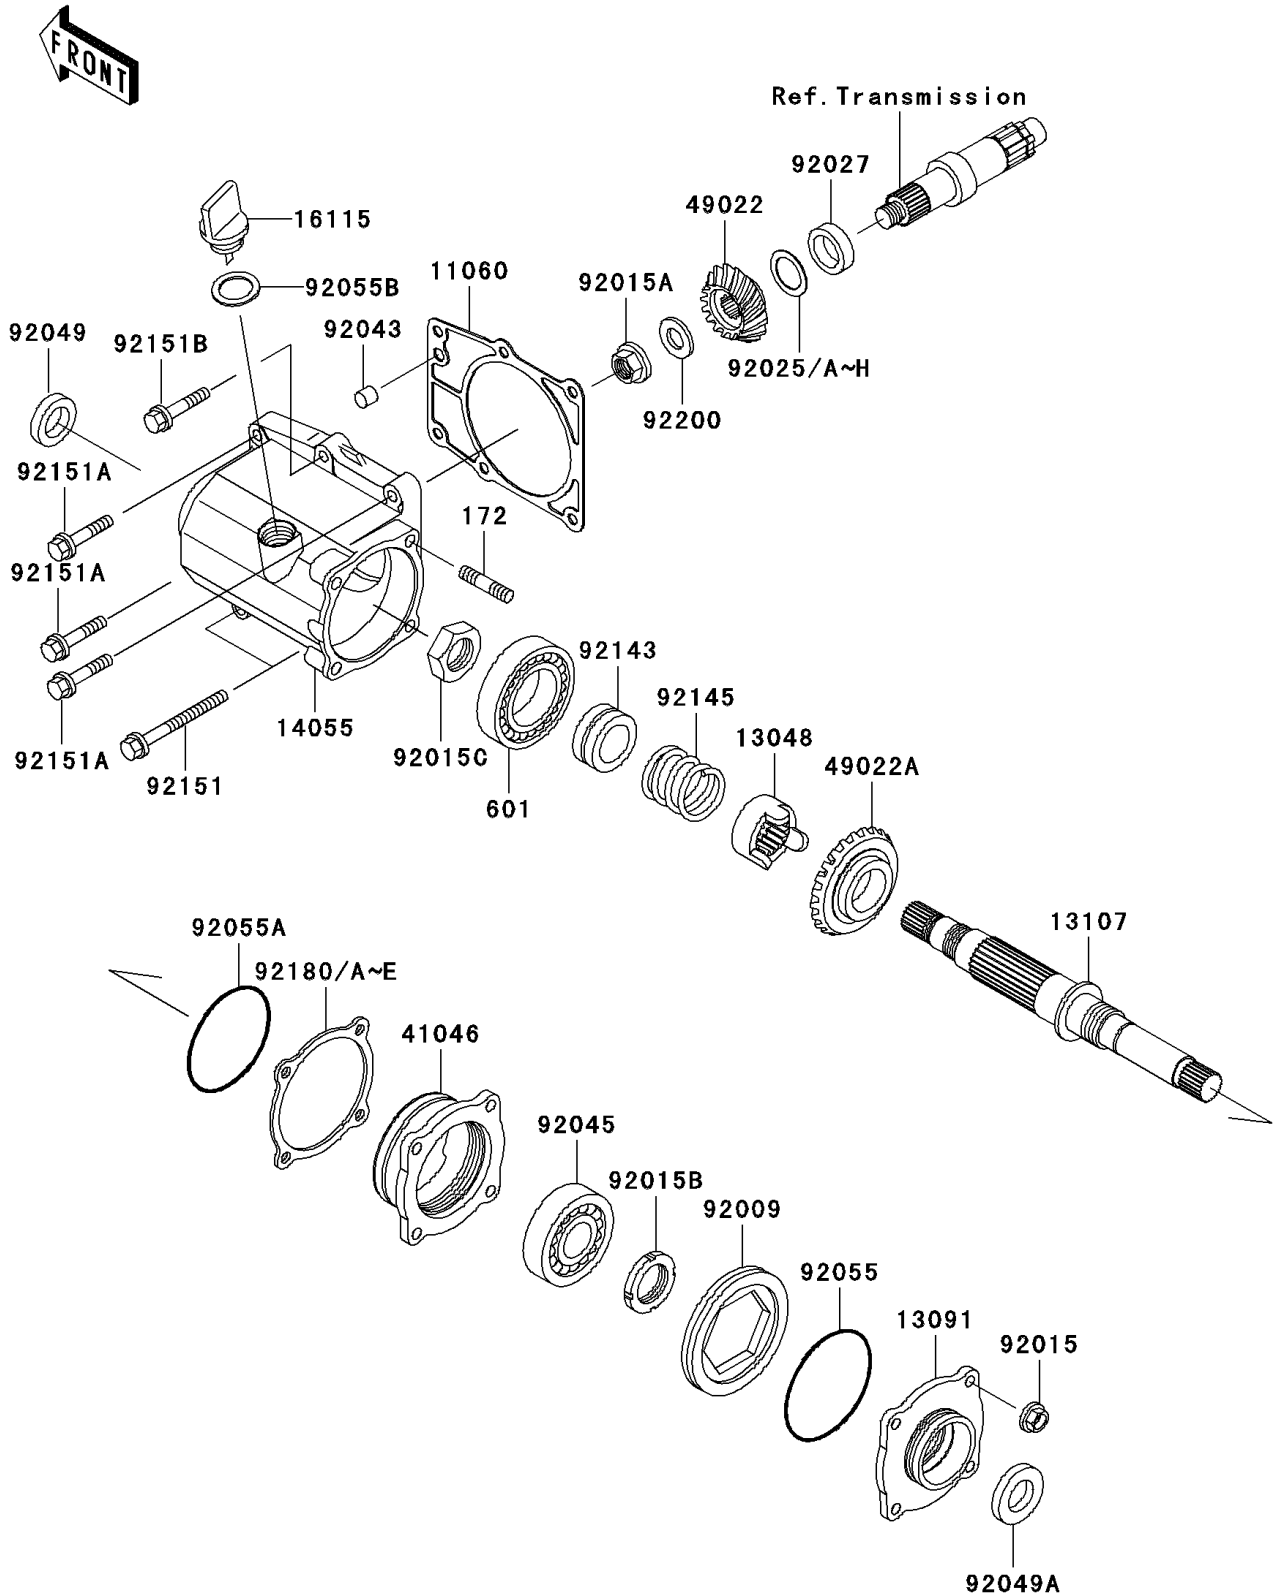

2001 Prairie 300 4X4 PARTS DIAGRAM

Front Bevel Gear

E3131

2001 Prairie 300 4X4 PARTS LIST

Front Bevel Gear

ITEM NAME	PART NUMBER	QUANTITY
GASKET,GEAR CASE (Ref # 11060)	11060-1728	1
CAM-DAMPER (Ref # 13048)	13048-1080	1
HOLDER (Ref # 13091)	13091-1950	1
SHAFT (Ref # 13107)	13107-1388	1
CASE-GEAR (Ref # 14055)	14055-1127	1
CAP-OIL FILLER (Ref # 16115)	16115-1065	1
HOUSING-BEARING (Ref # 41046)	41046-1094	1
GEAR-BEVEL,14T (Ref # 49022)	49022-1151	1
GEAR-BEVEL,20T (Ref # 49022A)	49022-1180	1
SCREW-SET-SOCKET,75X10 (Ref # 92009)	92009-1667	1
NUT,8MM (Ref # 92015)	92015-1402	4
NUT,16MM (Ref # 92015A)	92015-1581	1
NUT,30MM (Ref # 92015B)	92015-1858	1
NUT,26MM (Ref # 92015C)	92015-1990	1
SHIM,25.3X36X0.15 (Ref # 92025)	92025-1688	AR
SHIM,25.3X36X0.50 (Ref # 92025A)	92025-1689	AR
SHIM,25.3X36X0.60 (Ref # 92025B)	92025-1690	AR
SHIM,25.3X36X0.70 (Ref # 92025C)	92025-1691	AR
SHIM,25.3X36X0.80 (Ref # 92025D)	92025-1692	AR
SHIM,25.3X36X0.90 (Ref # 92025E)	92025-1693	AR
SHIM,25.3X36X1.00 (Ref # 92025F)	92025-1694	AR
SHIM,25.3X36X1.10 (Ref # 92025G)	92025-1695	AR
SHIM,25.3X36X1.20 (Ref # 92025H)	92025-1696	AR
COLLAR,25.3X36X10 (Ref # 92027)	92027-1968	1
PIN,8.2X10X14 (Ref # 92043)	92043-1264	1
BEARING-BALL,6306SH2 (Ref # 92045)	92045-1190	1
SEAL-OIL,AE1252E0 (Ref # 92049)	92049-1395	1
SEAL-OIL,AE1265E0 (Ref # 92049A)	92049-1400	1
RING-O (Ref # 92055)	92055-081	1