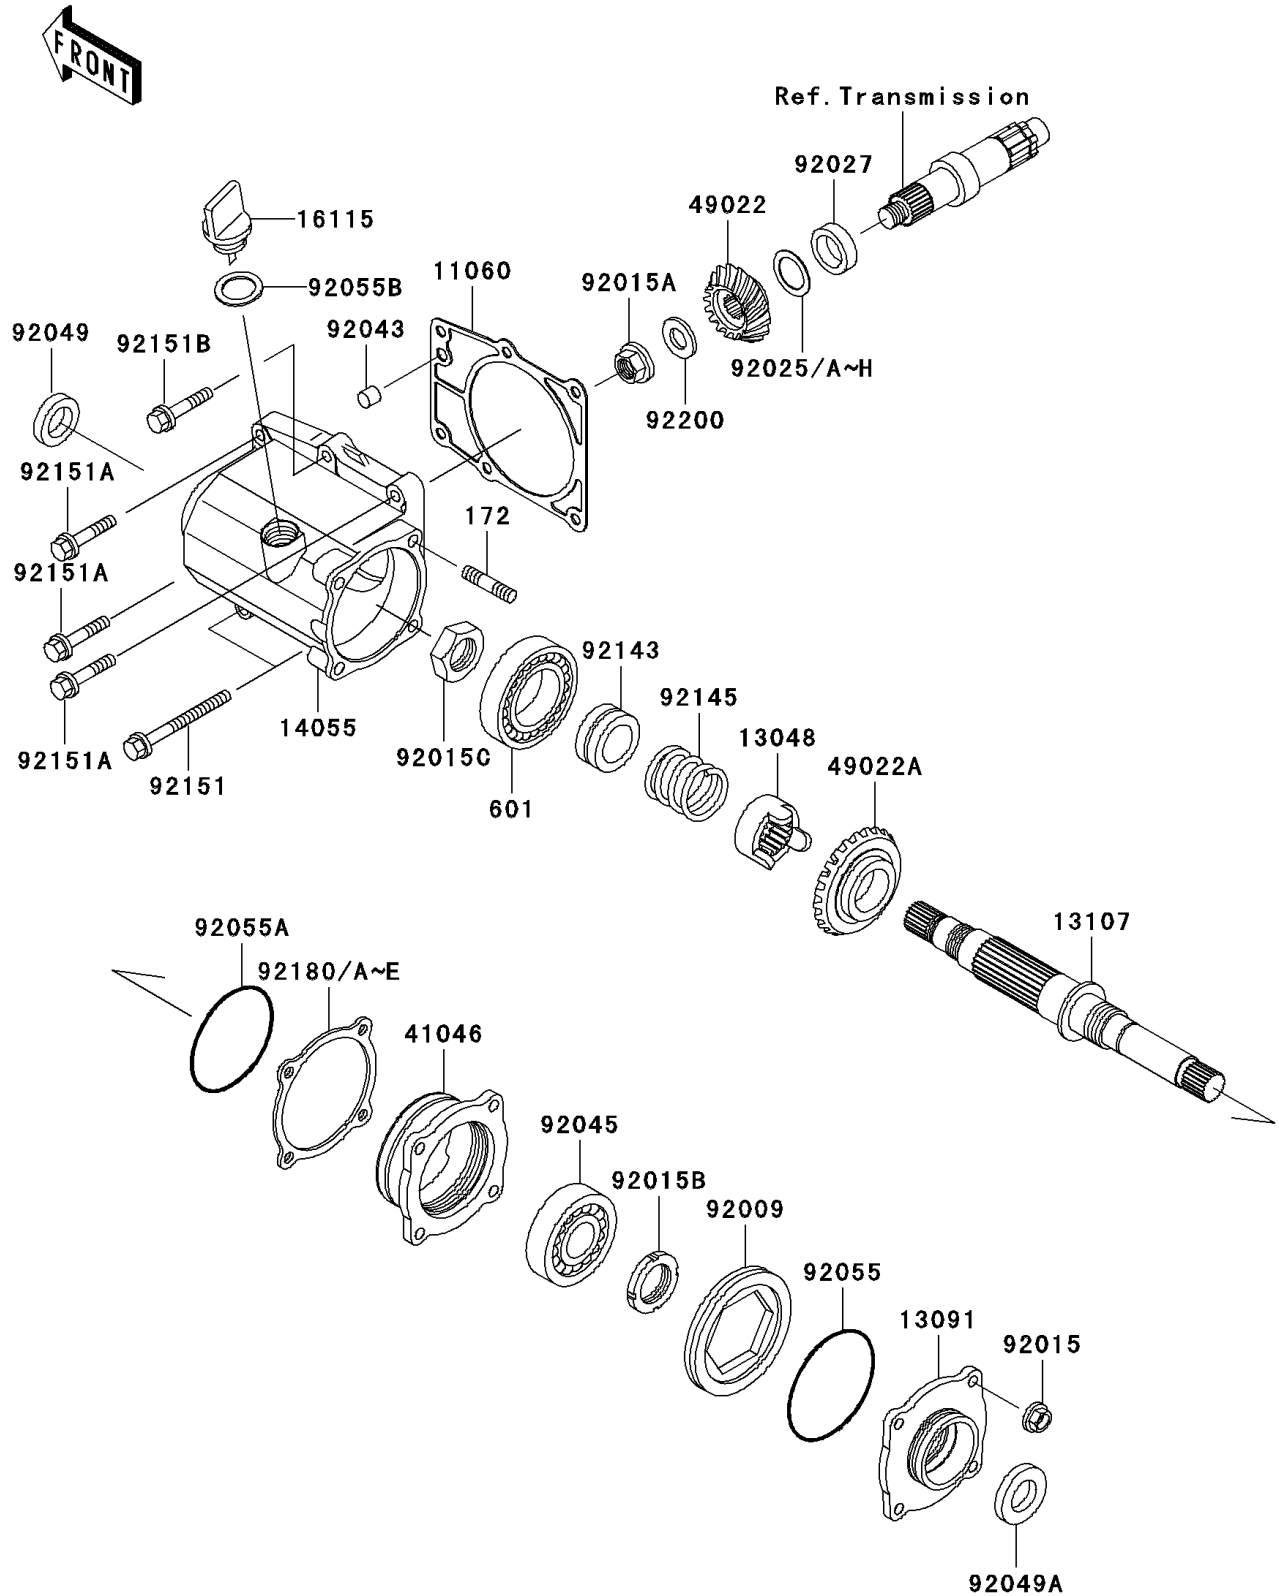

## 2000 Prairie 300 4X4 PARTS DIAGRAM

Front Bevel Gear

E3131

## 2000 Prairie 300 4X4 PARTS LIST

Front Bevel Gear

ITEM NAME	PART NUMBER	QUANTITY
GASKET,GEAR CASE (Ref # 11060)	11060-1728	1
CAM-DAMPER (Ref # 13048)	13048-1080	1
HOLDER (Ref # 13091)	13091-1950	1
SHAFT (Ref # 13107)	13107-1388	1
CASE-GEAR (Ref # 14055)	14055-1127	1
CAP-OIL FILLER (Ref # 16115)	16115-1065	1
HOUSING-BEARING (Ref # 41046)	41046-1094	1
GEAR-BEVEL,14T (Ref # 49022)	49022-1151	1
GEAR-BEVEL,20T (Ref # 49022A)	49022-1180	1
SCREW-SET-SOCKET,75X10 (Ref # 92009)	92009-1667	1
NUT,8MM (Ref # 92015)	92015-1402	1
NUT,16MM (Ref # 92015A)	92015-1581	1
NUT,30MM (Ref # 92015B)	92015-1858	1
NUT,26MM (Ref # 92015C)	92015-1990	1
SHIM,25.3X36X0.15 (Ref # 92025)	92025-1688	1
SHIM,25.3X36X0.50 (Ref # 92025A)	92025-1689	1
SHIM,25.3X36X0.60 (Ref # 92025B)	92025-1690	1
SHIM,25.3X36X0.70 (Ref # 92025C)	92025-1691	1
SHIM,25.3X36X0.80 (Ref # 92025D)	92025-1692	1
SHIM,25.3X36X0.90 (Ref # 92025E)	92025-1693	1
SHIM,25.3X36X1.00 (Ref # 92025F)	92025-1694	1
SHIM,25.3X36X1.10 (Ref # 92025G)	92025-1695	1
SHIM,25.3X36X1.20 (Ref # 92025H)	92025-1696	1
COLLAR,25.3X36X10 (Ref # 92027)	92027-1968	1
PIN,8.2X10X14 (Ref # 92043)	92043-1264	1
BEARING-BALL,6306SH2 (Ref # 92045)	92045-1190	1
SEAL-OIL,AE1252E0 (Ref # 92049)	92049-1395	1
SEAL-OIL,AE1265E0 (Ref # 92049A)	92049-1400	1
RING-O (Ref # 92055)	92055-081	1