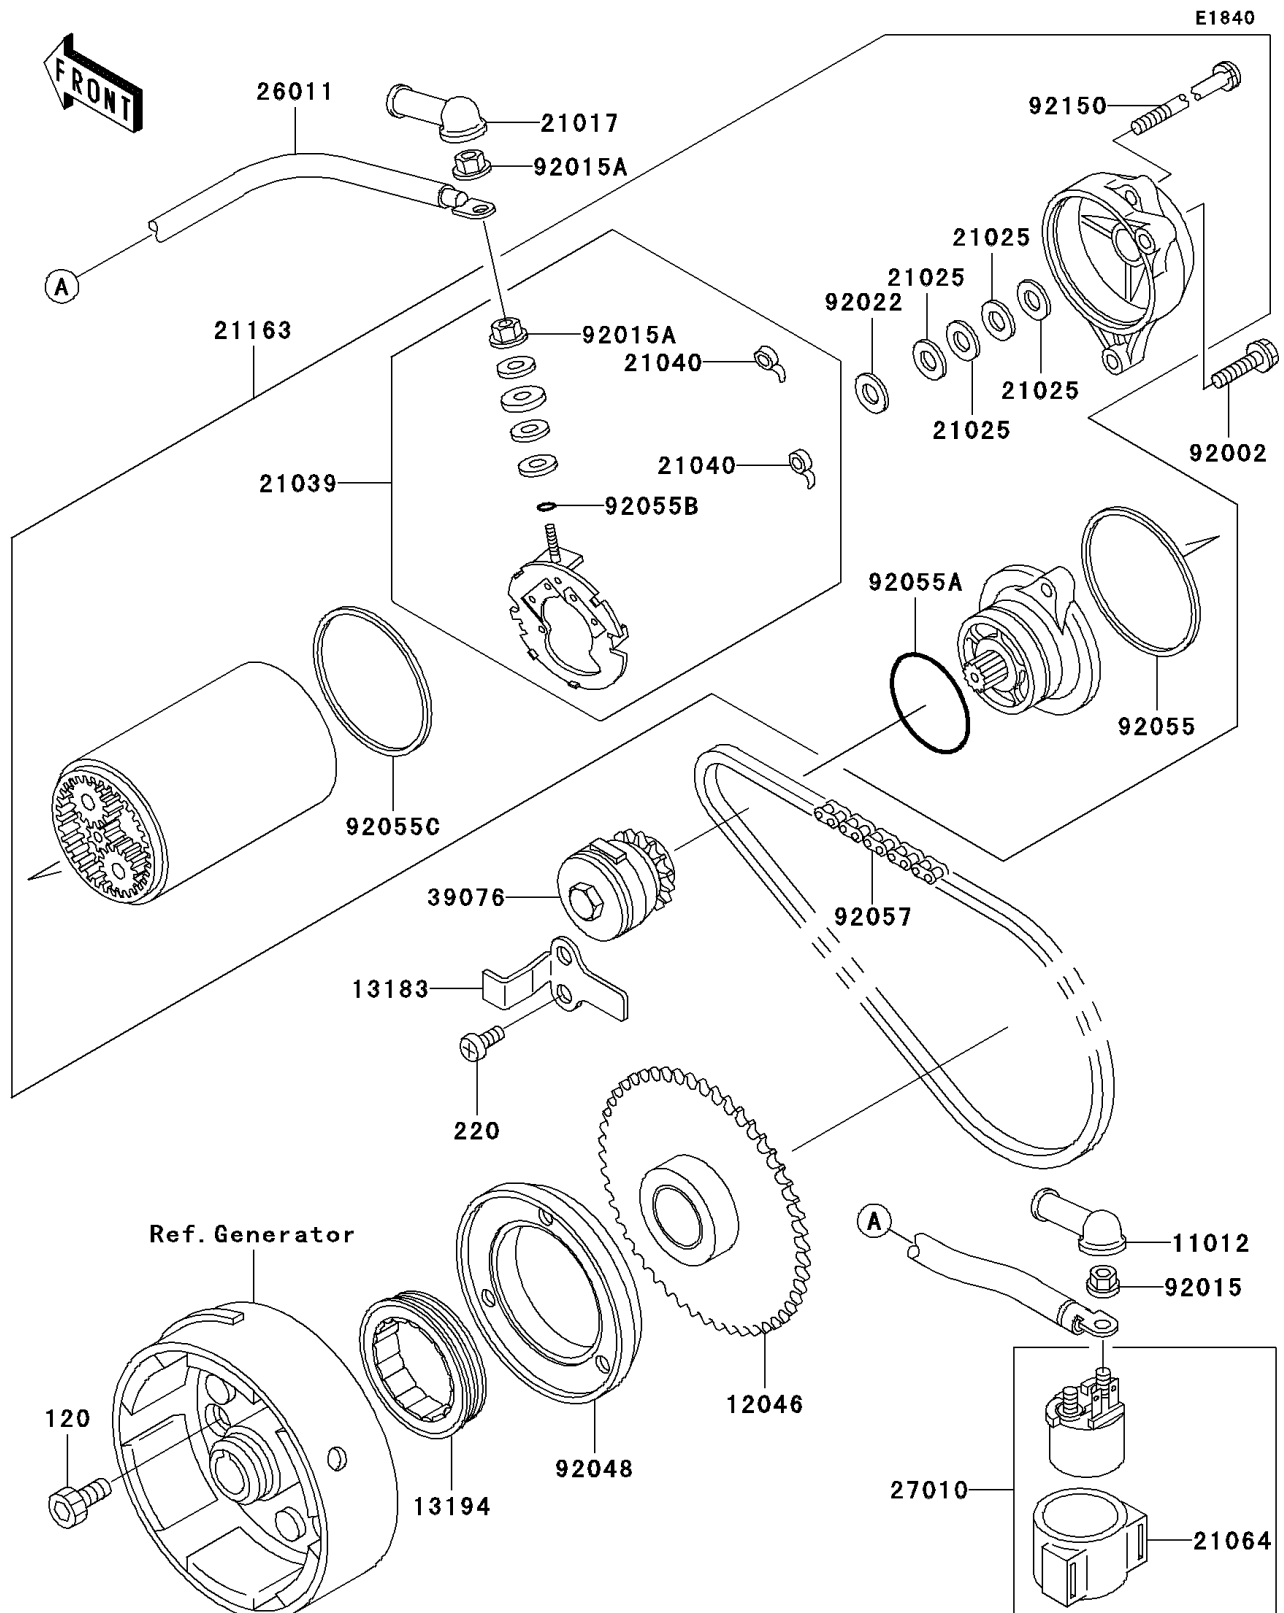

2000 Prairie 300 4X4 PARTS DIAGRAM

Starter Motor

2000 Prairie 300 4X4 PARTS LIST

Starter Motor

ITEM NAME	PART NUMBER	QUANTITY
BOLT-SOCKET,8X16 (Ref # 120)	120P0816	1
SCREW-PAN-CROS,6X12 (Ref # 220)	220B0612	1
CAP,TERMINAL (Ref # 11012)	11012-1354	1
SPROCKET,STARTER (Ref # 12046)	12046-1077	1
PLATE,STARTER CHAIN (Ref # 13183)	13183-1002	1
CLUTCH-ONEWAY (Ref # 13194)	13194-1091	1
GROMMET,STARTER TERMINAL (Ref # 21017)	21017-017	1
WASHER,9.1X18X0.2 (Ref # 21025)	21025-011	1
BRUSH,CARBON (Ref # 21039)	21039-1063	1
SPRING-BRUSH (Ref # 21040)	21040-1057	1
DAMPER,MAGNETIC SWITCH (Ref # 21064)	21064-002	1
STARTER-ELECTRIC (Ref # 21163)	21163-1141	1
WIRE-LEAD,STARTER MOTOR (Ref # 26011)	26011-1709	1
SWITCH,MAGNETIC (Ref # 27010)	27010-1098	1
LIMITER,STARTER IDLE GEAR (Ref # 39076)	39076-1054	1
BOLT (Ref # 92002)	92002-1664	1
NUT,FLANGED,6MM (Ref # 92015)	92015-1367	1
NUT,STARTER MOTOR (Ref # 92015A)	92015-1476	1
WASHER,9.1X18X0.8 (Ref # 92022)	92022-1132	1
RACE,ONEWAY CLUTCH (Ref # 92048)	92048-1104	1
RING-O,64MM (Ref # 92055)	92055-1086	1
RING-O,42.8MM (Ref # 92055A)	92055-1313	1
RING-O,4.5X2.0 (Ref # 92055B)	92055-1370	1
RING-O,STARTER MOTOR (Ref # 92055C)	92055-1381	1
CHAIN,STARTER,KEC29H,64L (Ref # 92057)	92057-1196	1
BOLT,STARTER MOTOR (Ref # 92150)	92150-1138	1