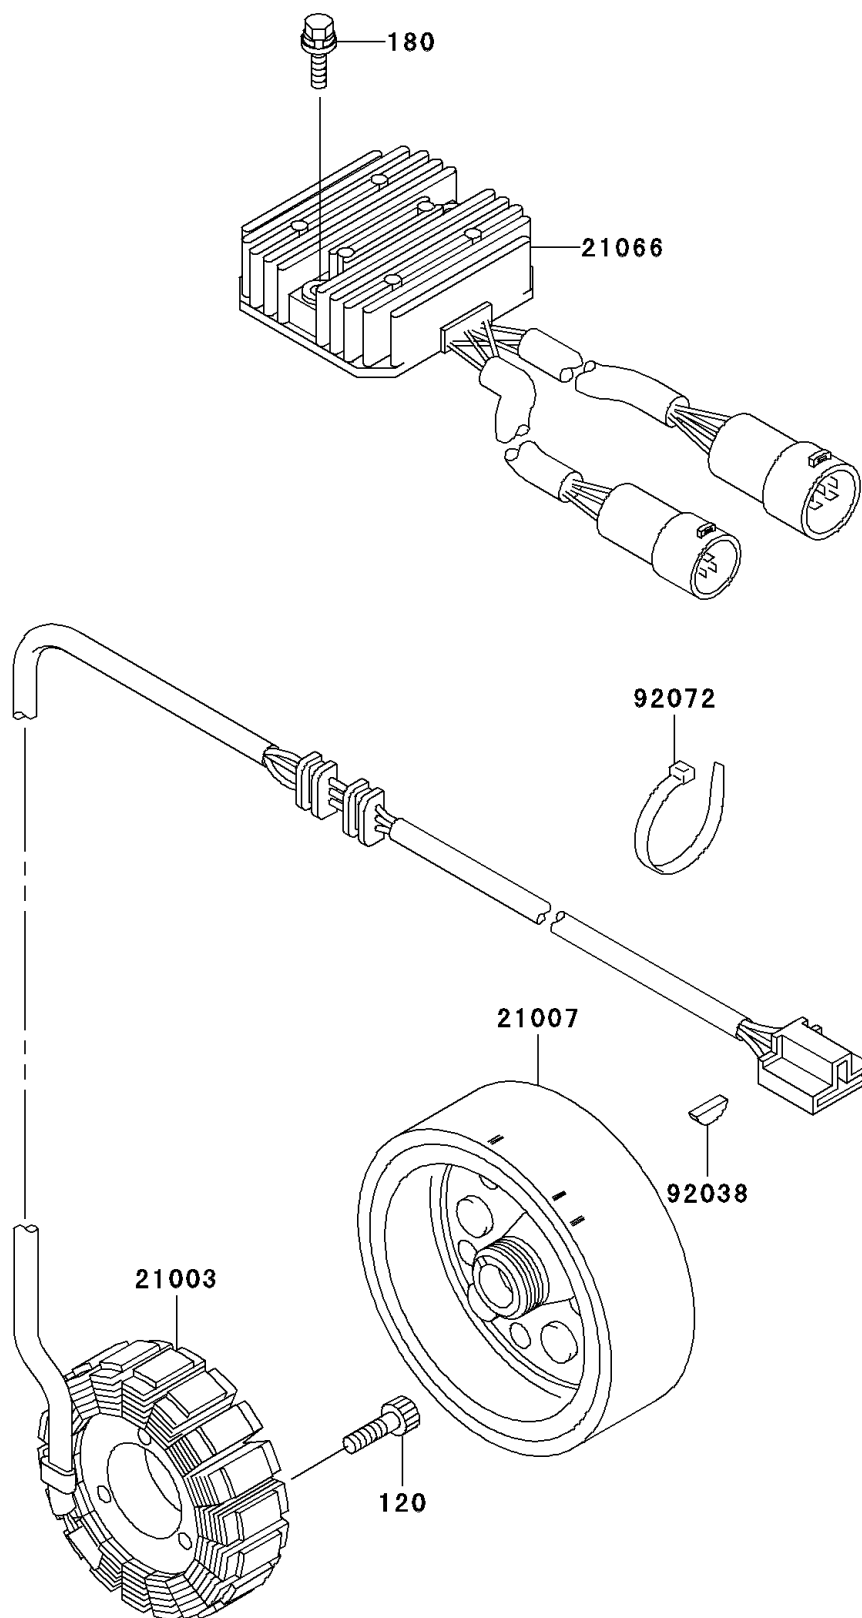

## 2000 Prairie 300 4X4 PARTS DIAGRAM

Generator

E1810

## 2000 Prairie 300 4X4 PARTS LIST

Generator

ITEM NAME	PART NUMBER	QUANTITY
BOLT-SOCKET,6X30 (Ref # 120)	120P0630	1
BOLT-UPSET-WS,6X30 (Ref # 180)	180B0630	1
STATOR (Ref # 21003)	21003-1343	1
ROTOR (Ref # 21007)	21007-1361	1
REGULATOR-VOLTAGE (Ref # 21066)	21066-1112	1
KEY,WOODRUFF (Ref # 92038)	92038-001	1
BAND,L=123 (Ref # 92072)	92072-030	1