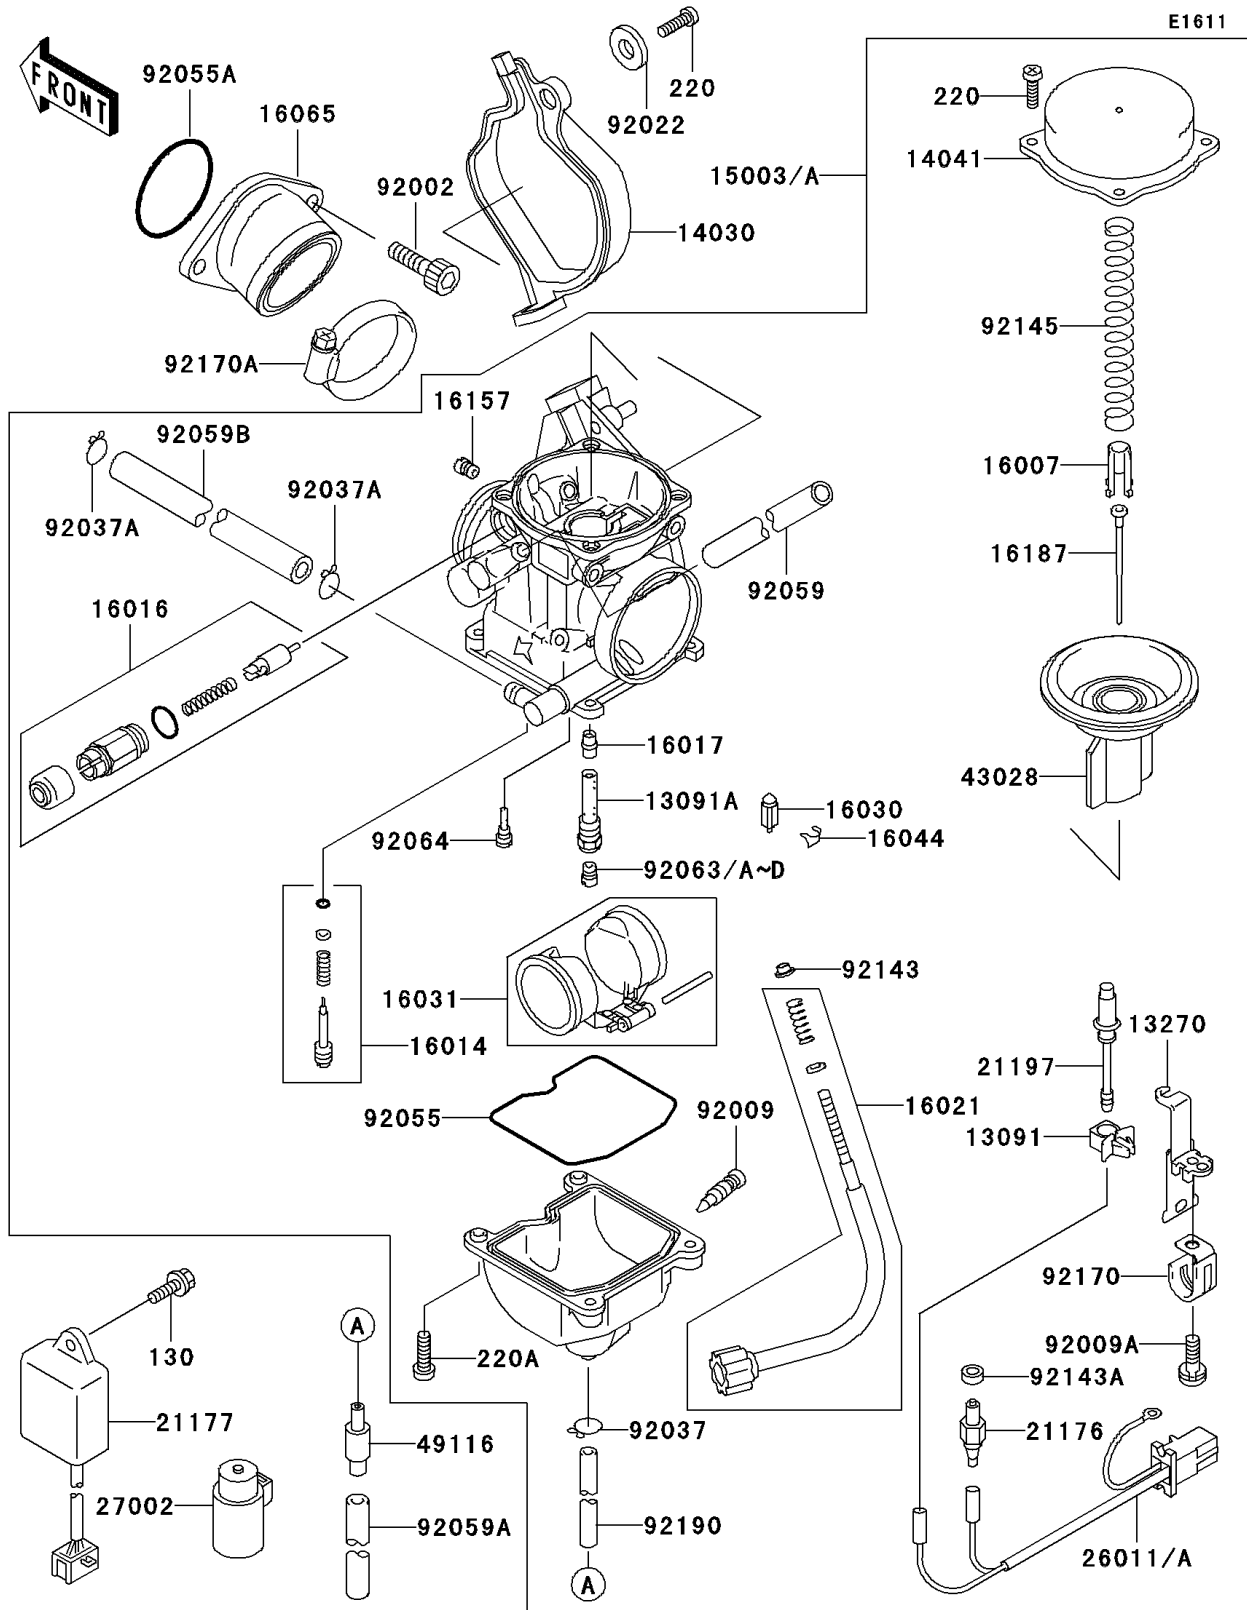

2000 Prairie 300 4X4 PARTS DIAGRAM

Carburetor