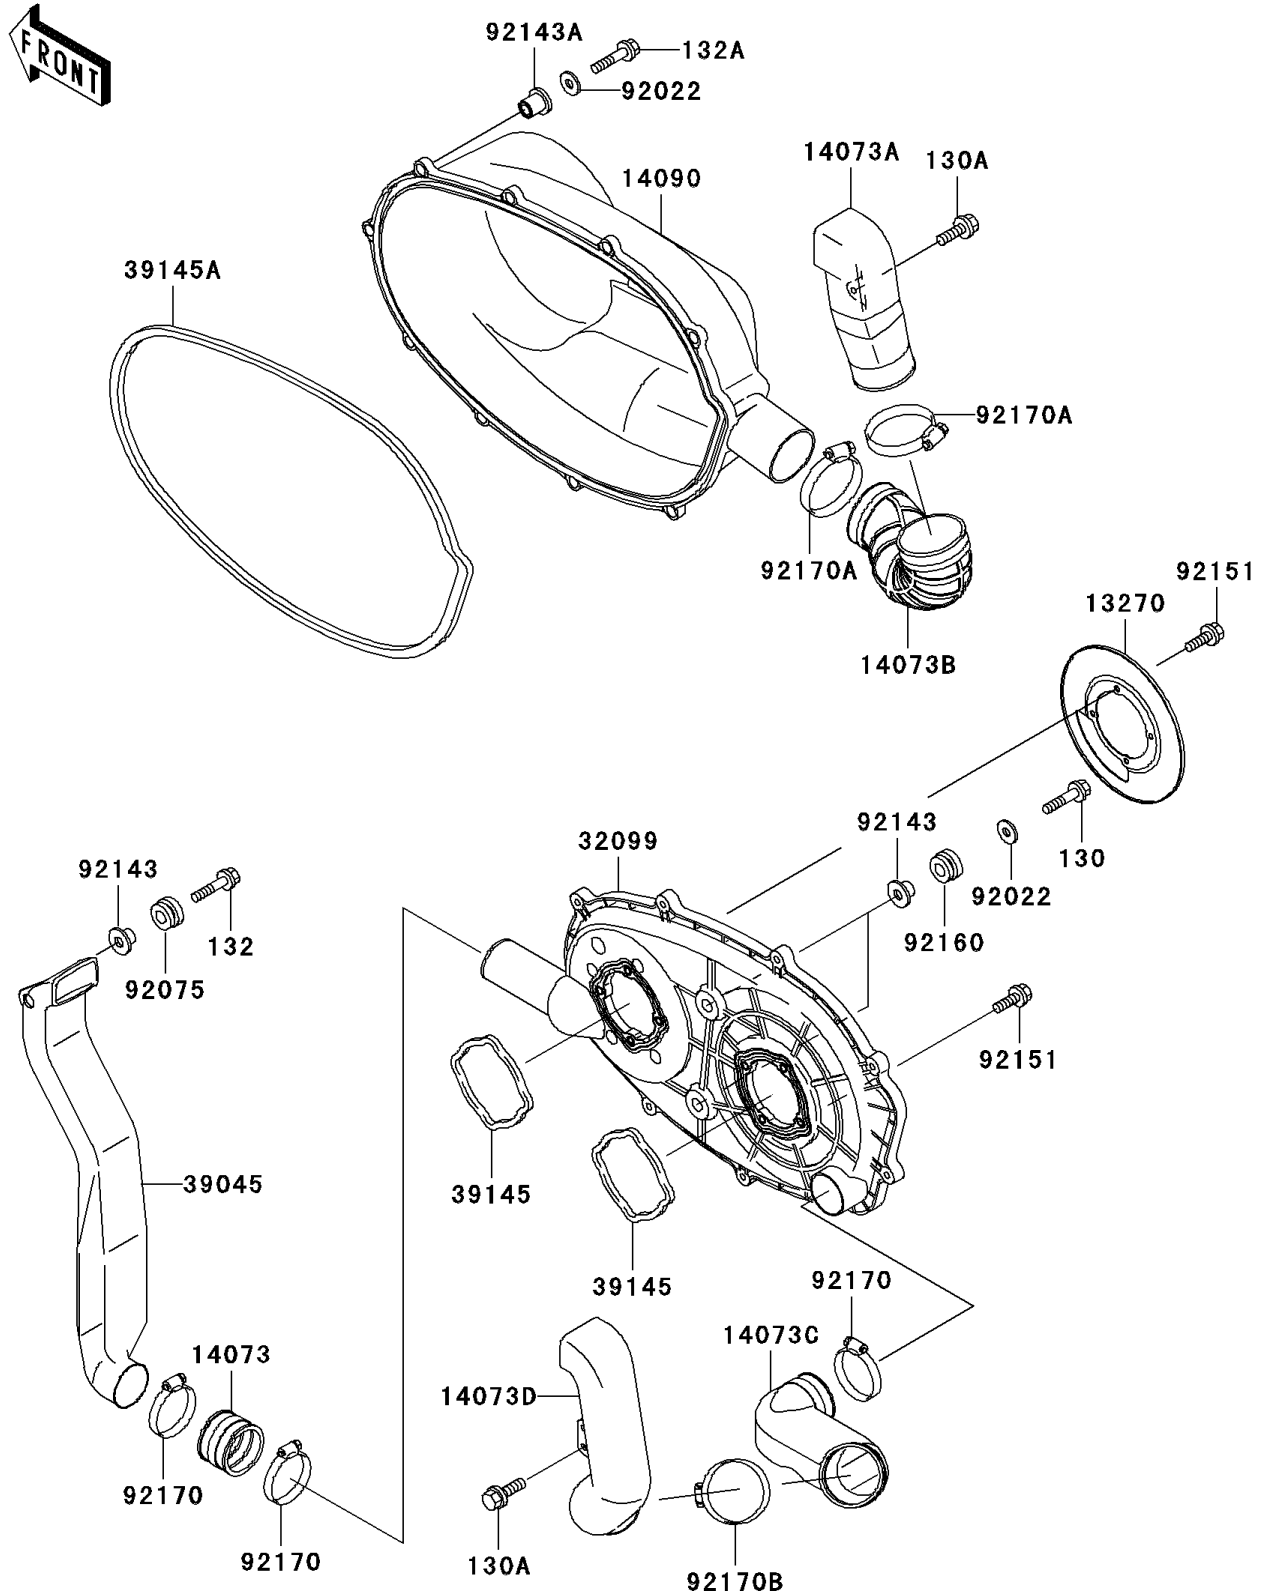

## 2000 Prairie 300 4X4 PARTS DIAGRAM

Converter Cover

E1393

## 2000 Prairie 300 4X4 PARTS LIST

Converter Cover

ITEM NAME	PART NUMBER	QUANTITY
BOLT-FLANGED,6X22 (Ref # 130)	130B0622	1
BOLT-FLANGED,6X12 (Ref # 130A)	130J0612	1
BOLT-FLANGED-SMALL,6X25 (Ref # 132)	132G0625	1
BOLT-FLANGED-SMALL,6X30 (Ref # 132A)	132J0630	1
PLATE (Ref # 13270)	13270-1989	1
DUCT (Ref # 14073)	14073-1324	1
DUCT,SNORKEL,EX (Ref # 14073A)	14073-1678	1
DUCT,SNORKEL,EX (Ref # 14073B)	14073-1680	1
DUCT,SNORKEL,EX (Ref # 14073C)	14073-1683	1
DUCT,SNORKEL,EX (Ref # 14073D)	14073-1684	1
COVER,BELT CONVERTER (Ref # 14090)	14090-1917	1
CASE,BELT CONVERTER (Ref # 32099)	32099-1191	1
DUCT-ASSY (Ref # 39045)	39045-1061	1
TRIM-SEAL (Ref # 39145)	39145-1110	1
TRIM-SEAL,CONVERTER COVER (Ref # 39145A)	39145-1113	1
WASHER,7X18X1.2 (Ref # 92022)	92022-1545	1
DAMPER,RUBBER (Ref # 92075)	92075-1123	1
COLLAR (Ref # 92143)	92143-1353	1
COLLAR (Ref # 92143A)	92143-1888	1
BOLT,6X18 (Ref # 92151)	92151-1353	1
DAMPER (Ref # 92160)	92160-1167	1
CLAMP (Ref # 92170)	92170-1674	1
CLAMP (Ref # 92170A)	92170-1763	1
CLAMP (Ref # 92170B)	92170-1764	1