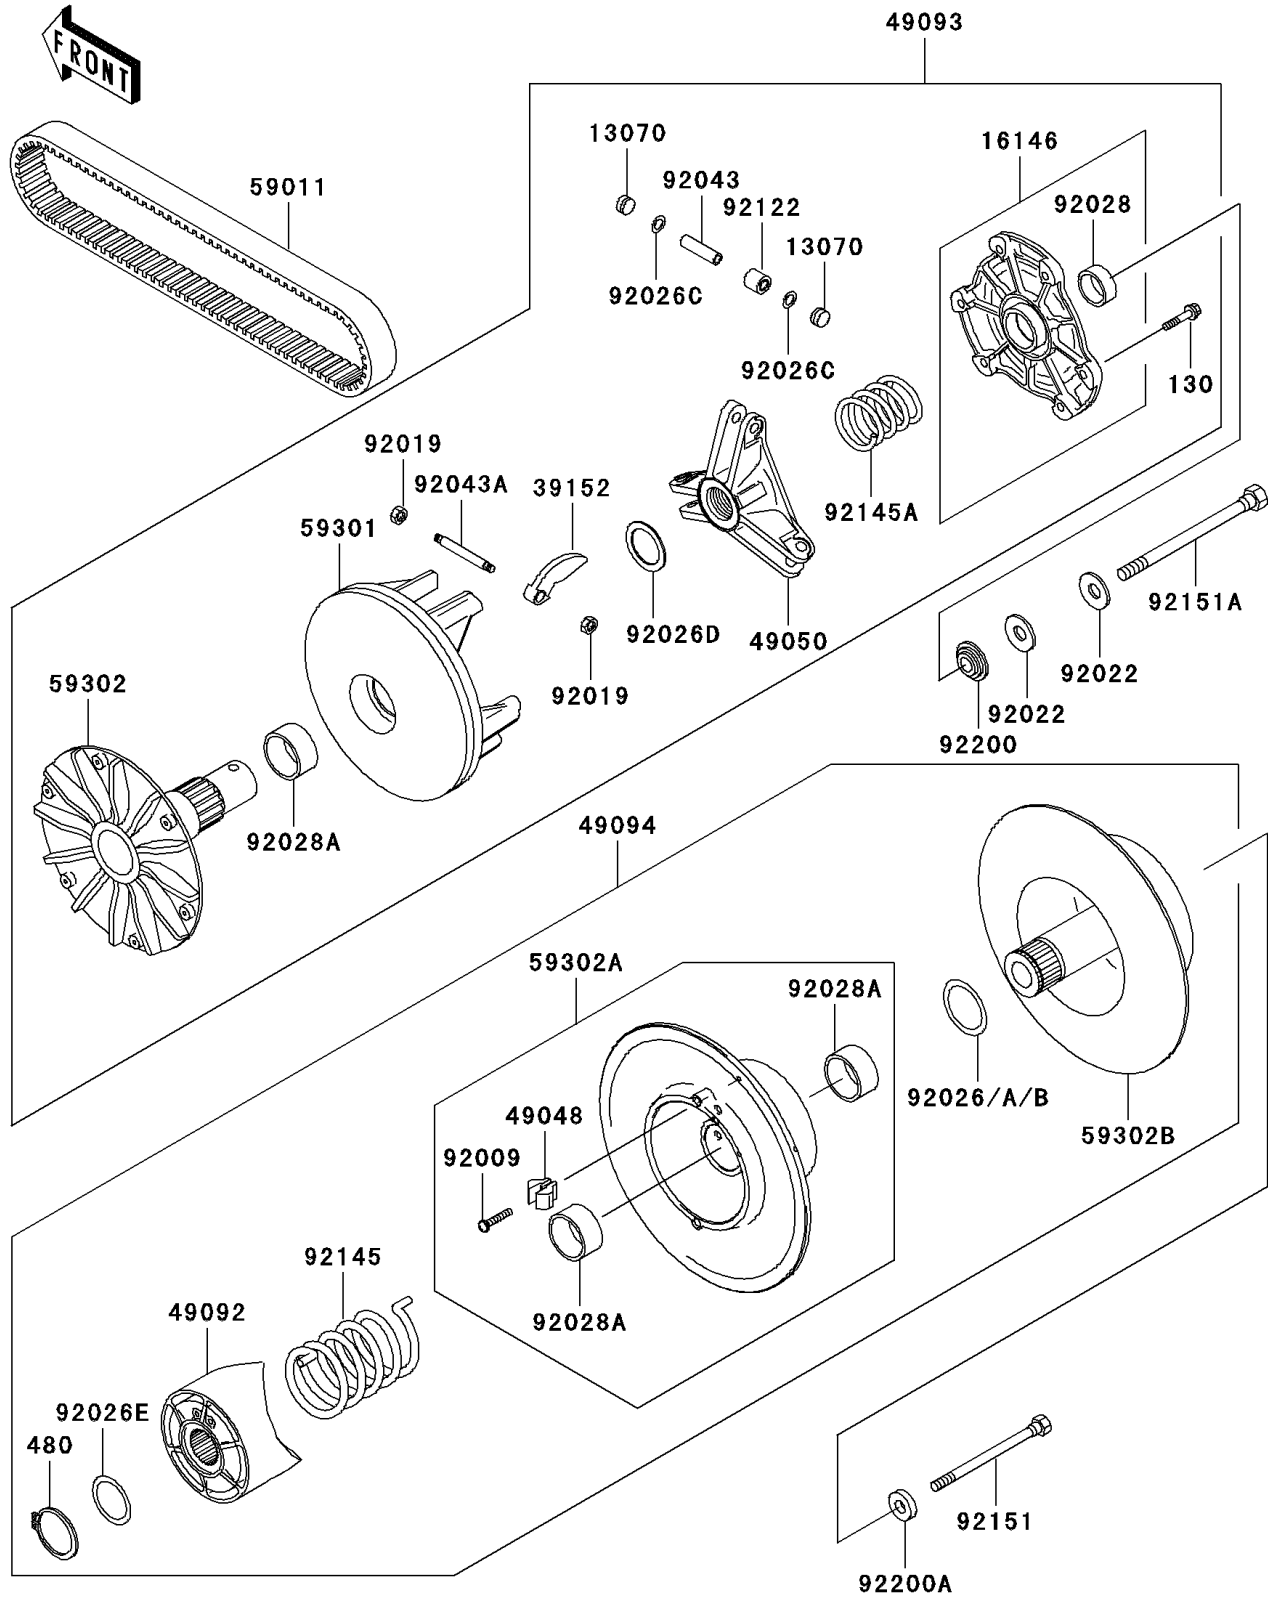

2000 Prairie 300 4X4 PARTS DIAGRAM

Drive Converter

E1391

2000 Prairie 300 4X4 PARTS LIST

Drive Converter

ITEM NAME	PART NUMBER	QUANTITY
BOLT-FLANGED,6X30 (Ref # 130)	130P0630	1
CIRCLIP (Ref # 480)	480J3400	1
GUIDE (Ref # 13070)	13070-1330	1
COVER-ASSY (Ref # 16146)	16146-1194	1
WEIGHT-RAMP (Ref # 39152)	39152-1061	1
SHOE (Ref # 49048)	49048-1060	1
SPIDER (Ref # 49050)	49050-1064	1
RAMP (Ref # 49092)	49092-1063	1
CONVERTER-ASSY-DRIVE (Ref # 49093)	49093-1059	1
CONVERTER-ASSY-DRIVEN (Ref # 49094)	49094-1058	1
BELT (Ref # 59011)	59011-1065	1
SHEAVE-MOVABLE (Ref # 59301)	59301-1060	1
SHEAVE-COMP,FIXED (Ref # 59302)	59302-1070	1
SHEAVE-COMP,MOVABLE (Ref # 59302A)	59302-1072	1
SHEAVE-COMP,FIXED (Ref # 59302B)	59302-1073	1
SCREW,SHOE (Ref # 92009)	92009-1849	1
NUT,LOCK,6MM (Ref # 92019)	92019-008	1
WASHER,SPECIAL CONICAL (Ref # 92022)	92022-1901	1
SPACER,39X50X0.50 (Ref # 92026)	92026-1507	1
SPACER,39X50X0.60 (Ref # 92026A)	92026-1508	1
SPACER,39X50X0.80 (Ref # 92026B)	92026-1510	1
SPACER (Ref # 92026C)	92026-1512	1
SPACER,32.3X44.3X1.60 (Ref # 92026D)	92026-1520	1
SPACER,34X44X0.80 (Ref # 92026E)	92026-1521	1
BUSHING (Ref # 92028)	92028-1861	1
BUSHING (Ref # 92028A)	92028-1864	1
PIN (Ref # 92043)	92043-1572	1
PIN (Ref # 92043A)	92043-1573	1
ROLLER (Ref # 92122)	92122-1202	1

2000 Prairie 300 4X4 PARTS LIST

Drive Converter

ITEM NAME	PART NUMBER	QUANTITY
SPRING,CONVERTER DRIVEN (Ref # 92145)	92145-1129	1
SPRING,CONVERTER DRIVE (Ref # 92145A)	92145-1187	1
BOLT,10X95 (Ref # 92151)	92151-1315	1
BOLT,12X165 (Ref # 92151A)	92151-1393	1
WASHER (Ref # 92200)	92200-1401	1
WASHER,10.2X37X5.0 (Ref # 92200A)	92200-1402	1