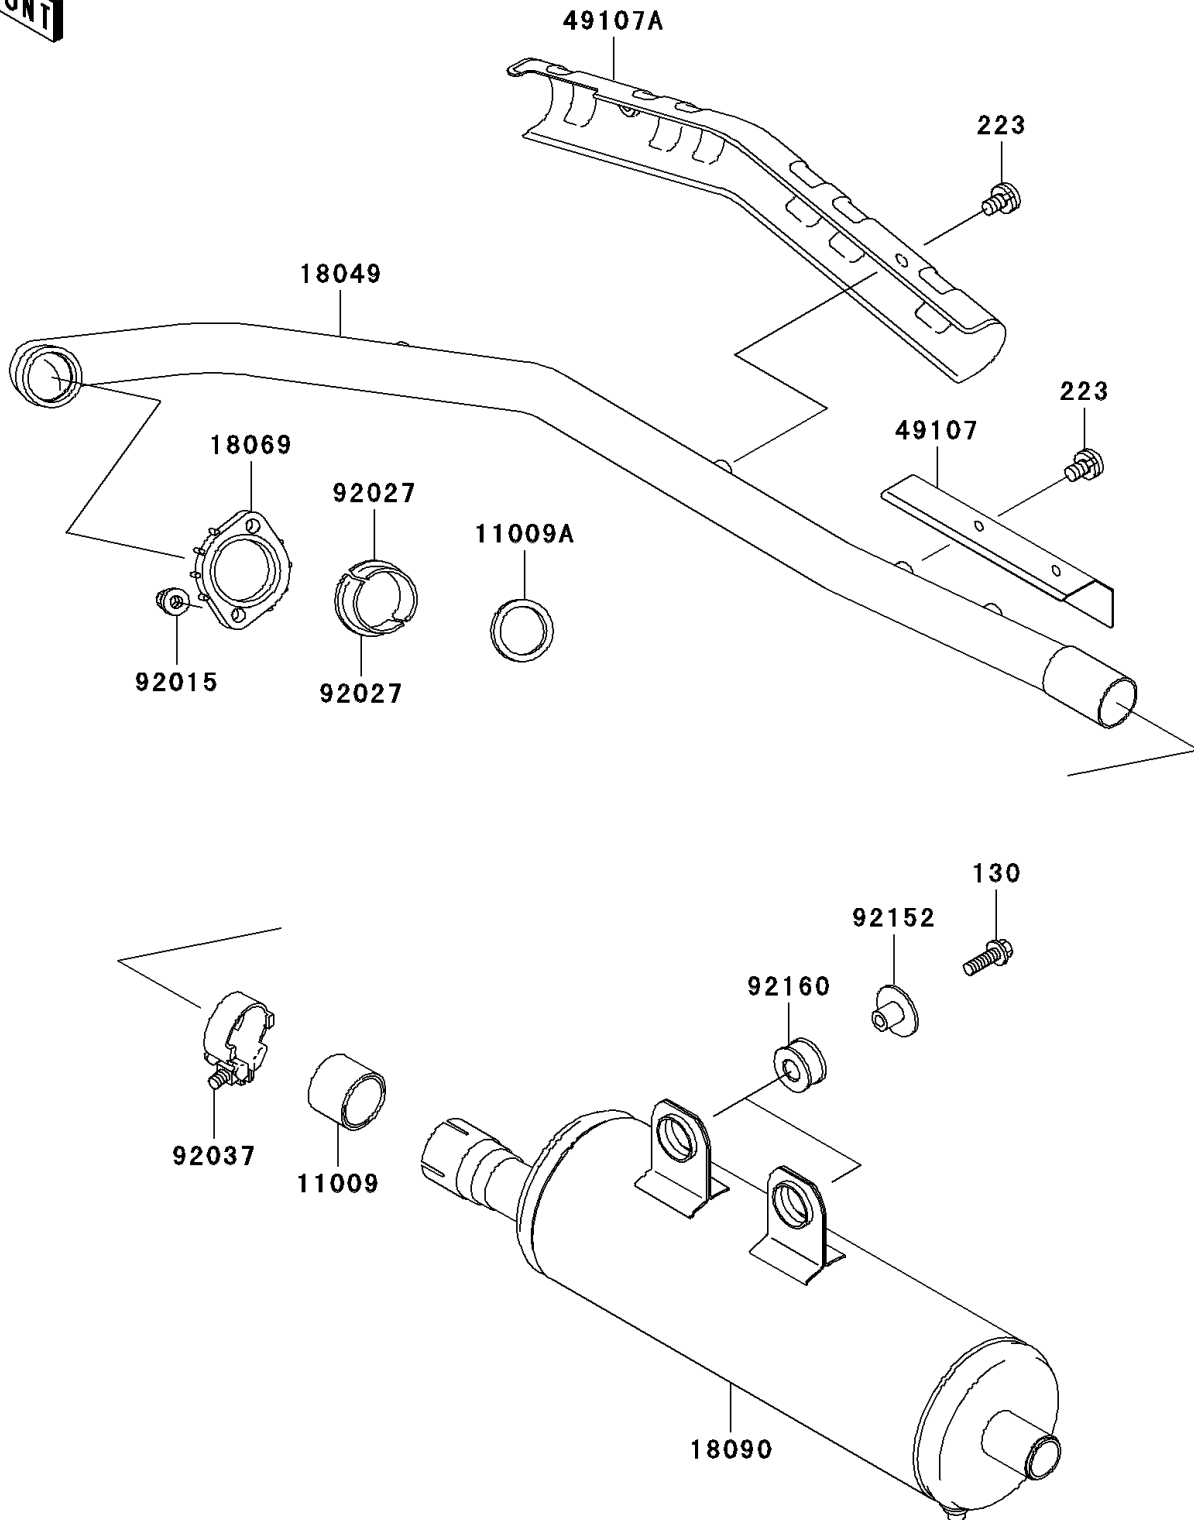

2000 Prairie 300 4X4 PARTS DIAGRAM

Muffler(s)

E1140

2000 Prairie 300 4X4 PARTS LIST

Muffler(s)

ITEM NAME	PART NUMBER	QUANTITY
BOLT-FLANGED,8X30 (Ref # 130)	130J0830	1
SCREW-PAN-WS-CROS,6X10 (Ref # 223)	223C0610	1
GASKET,EXHAUST PIPE CONNECTING (Ref # 11009)	11009-1667	1
GASKET,EXHAUST PIPE HOLDER (Ref # 11009A)	11009-1866	1
PIPE-EXHAUST (Ref # 18049)	18049-1884	1
HOLDER-EXHAUST PIPE (Ref # 18069)	18069-1014	1
BODY-COMP-MUFFLER (Ref # 18090)	18090-1675	1
COVER-EXHAUST PIPE (Ref # 49107)	49107-1130	1
COVER-EXHAUST PIPE (Ref # 49107A)	49107-1135	1
NUT,8MM (Ref # 92015)	92015-1402	1
COLLAR,EXHAUST PIPE (Ref # 92027)	92027-264	1
CLAMP,42MM (Ref # 92037)	92037-1349	1
COLLAR,MUFFLER (Ref # 92152)	92152-1152	1
DAMPER,MUFFLER (Ref # 92160)	92160-1990	1