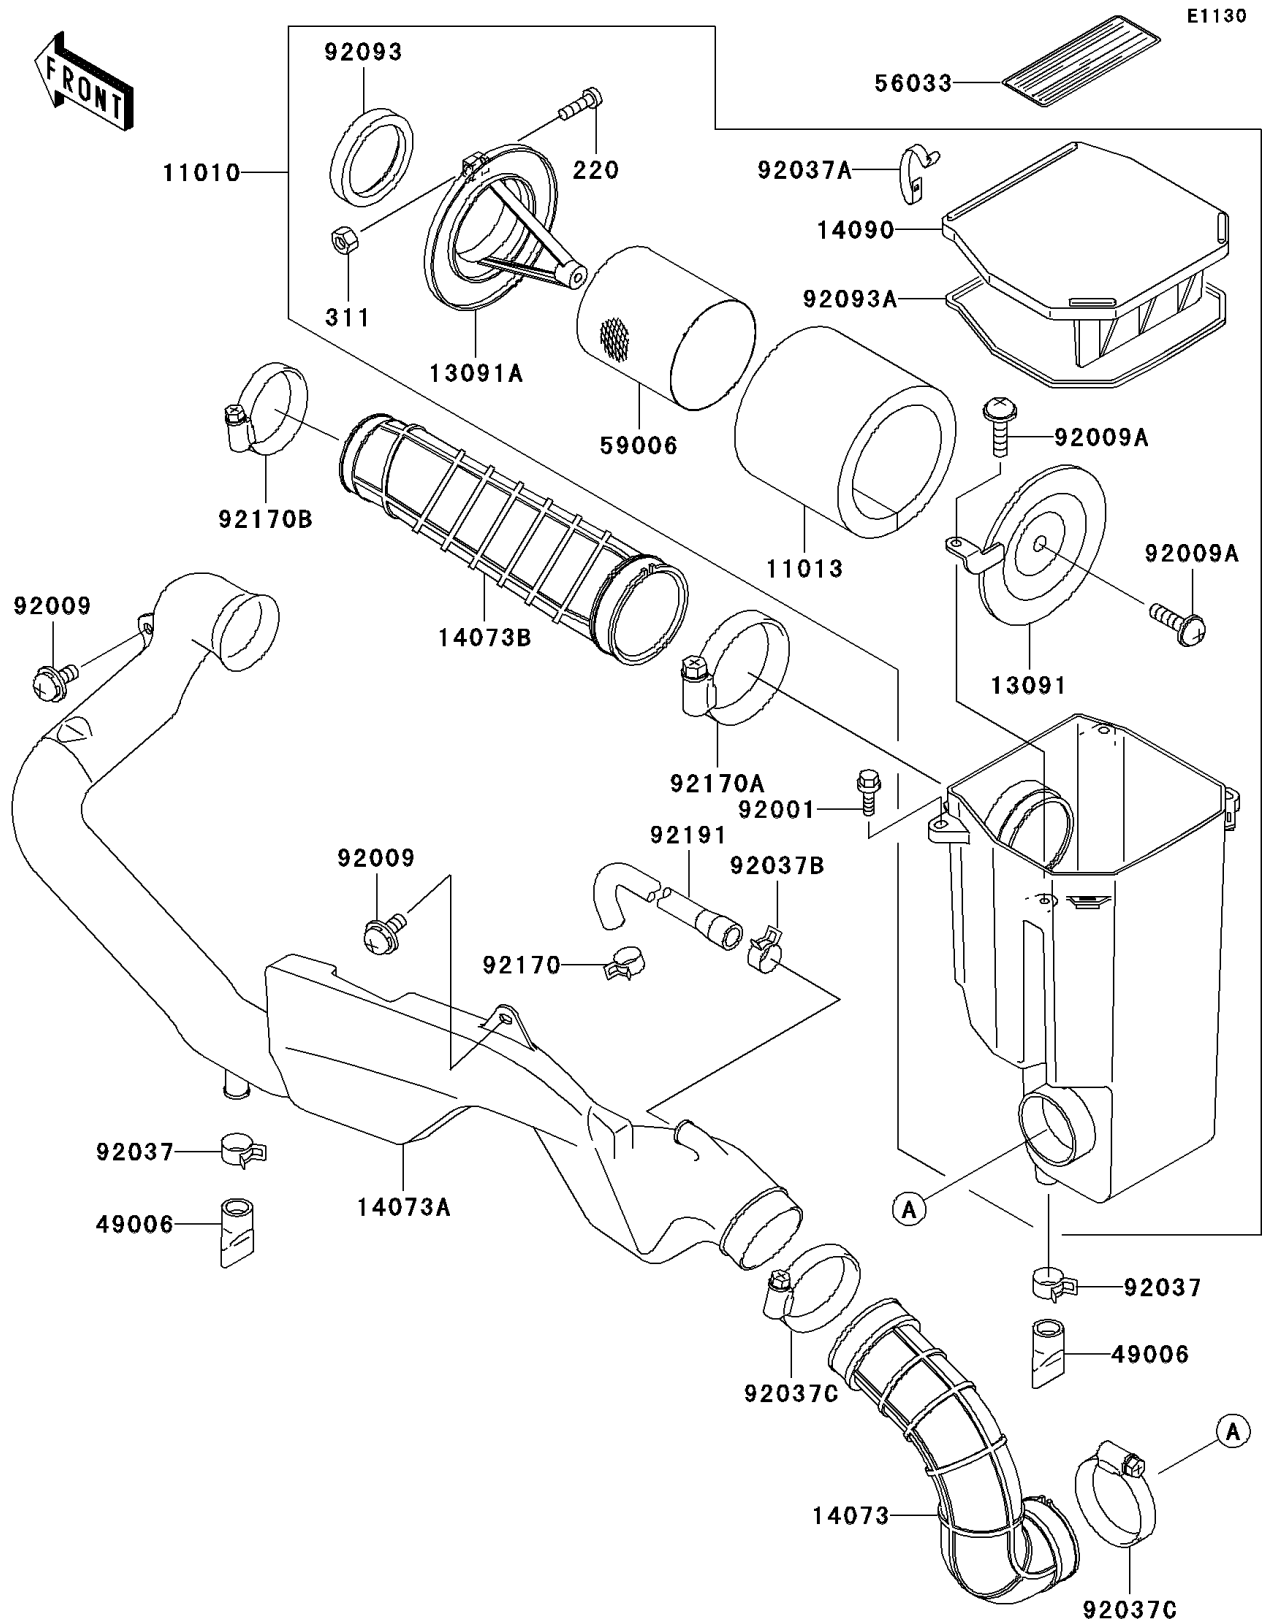

2000 Prairie 300 4X4 PARTS DIAGRAM

Air Cleaner

2000 Prairie 300 4X4 PARTS LIST

Air Cleaner

ITEM NAME	PART NUMBER	QUANTITY
SCREW-PAN-CROS,5X16 (Ref # 220)	220B0516	1
NUT-HEX (Ref # 311)	311B0500	1
FILTER-ASSY-AIR (Ref # 11010)	11010-1681	1
ELEMENT-AIR FILTER (Ref # 11013)	11013-1255	1
HOLDER,ELEMENT (Ref # 13091)	13091-1488	1
HOLDER,AIR FILTER ELEMENT (Ref # 13091A)	13091-1565	1
DUCT (Ref # 14073)	14073-1654	1
DUCT (Ref # 14073A)	14073-1682	1
DUCT (Ref # 14073B)	14073-1735	1
COVER,AIR FILTER (Ref # 14090)	14090-1663	1
BOOT (Ref # 49006)	49006-1292	1
LABEL-MANUAL,MAINTENANCE (Ref # 56033)	56033-1079	1
ARRESTER-FLAME (Ref # 59006)	59006-1052	1
BOLT,WP,6X20 (Ref # 92001)	92001-1460	1
SCREW,6X16 (Ref # 92009)	92009-1276	1
SCREW,6X16 (Ref # 92009A)	92009-1890	1
CLAMP (Ref # 92037)	92037-1460	1
CLAMP,AIR FILTER (Ref # 92037A)	92037-1783	1
CLAMP (Ref # 92037B)	92037-1860	1
CLAMP (Ref # 92037C)	92037-3738	1
SEAL,DUST (Ref # 92093)	92093-1322	1
SEAL,FILTER CASE (Ref # 92093A)	92093-1404	1
CLAMP (Ref # 92170)	92170-1491	1
CLAMP (Ref # 92170A)	92170-1679	1
CLAMP (Ref # 92170B)	92170-1764	1
TUBE (Ref # 92191)	92191-1343	1