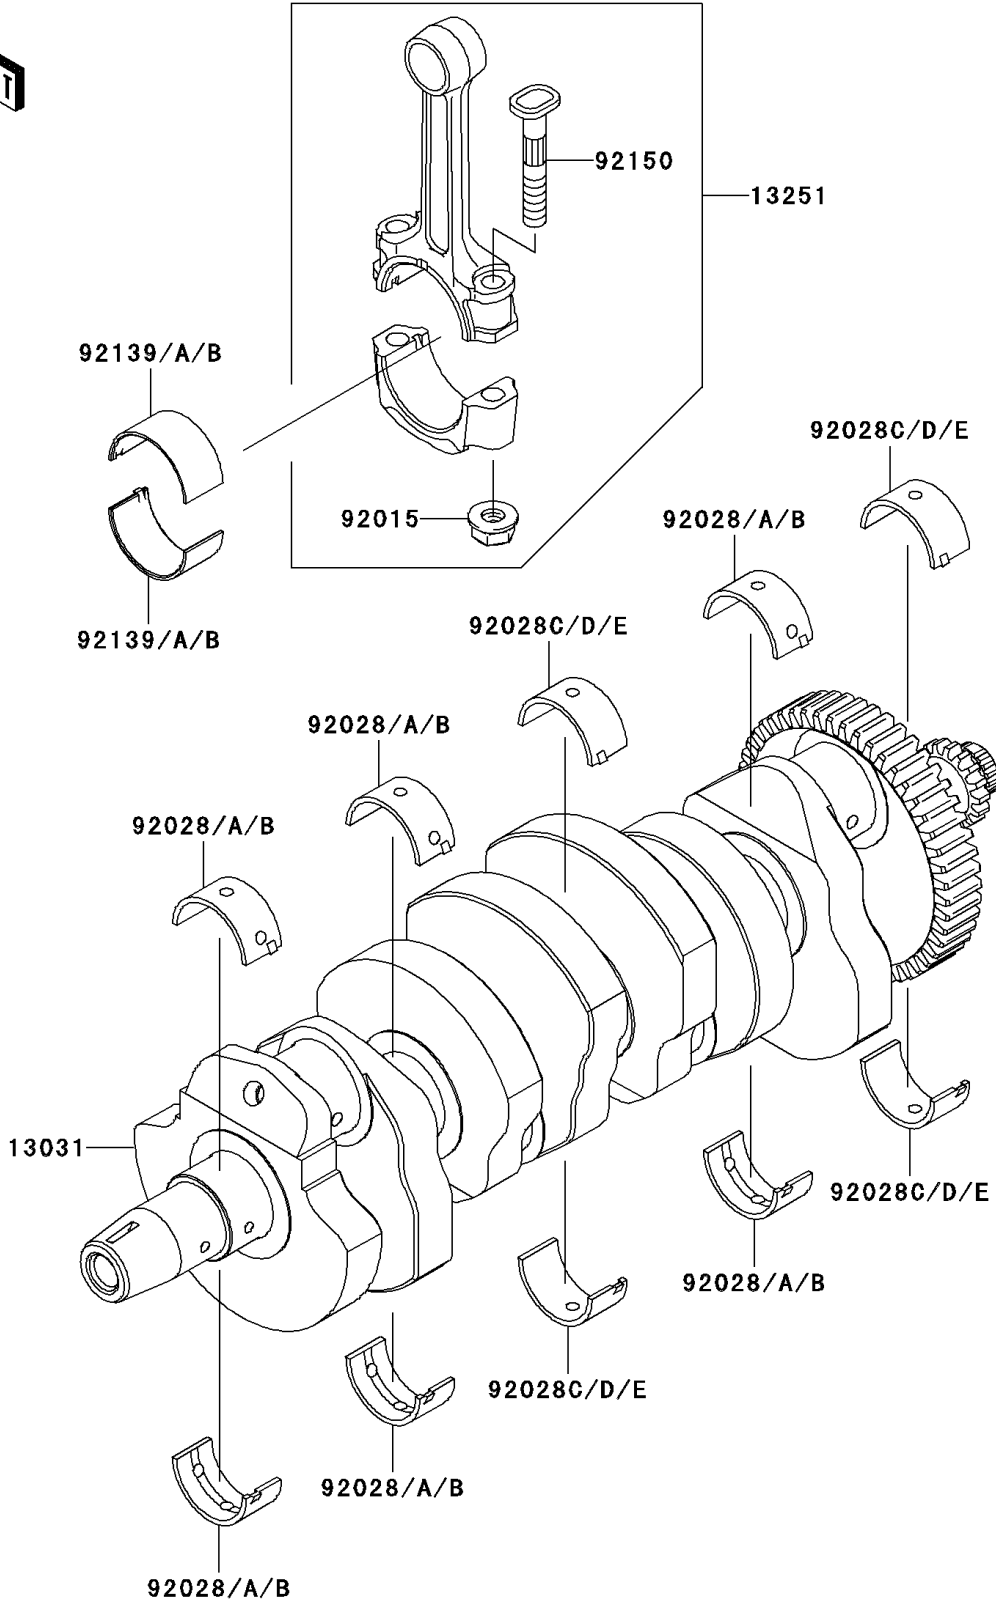

2008 Z1000 PARTS DIAGRAM

Crankshaft

E1321

2008 Z1000 PARTS LIST

Crankshaft

ITEM NAME	PART NUMBER	QUANTITY
CRANKSHAFT-COMP (Ref # 13031)	13031-0088	1
ROD-ASSY-CONNECTING,II (Ref # 13251)	13251-1145-II	4
NUT,FLANGED,8MM (Ref # 92015)	92015-1311	8
BUSHING,CRANK,BLUE (Ref # 92028)	92028-1827	6
BUSHING,CRANK,BLACK (Ref # 92028A)	92028-1828	AR
BUSHING,CRANK,BROWN (Ref # 92028B)	92028-1829	AR
BUSHING,CRANK,BLUE (Ref # 92028C)	92028-1866	4
BUSHING,CRANK,BLACK (Ref # 92028D)	92028-1867	AR
BUSHING,CRANK,BROWN (Ref # 92028E)	92028-1868	AR
BUSHING,CONNECTING ROD,BLUE (Ref # 92139)	92139-1108	8
BUSHING,CONNECTING ROD,BLACK (Ref # 92139A)	92139-1109	AR
BUSHING,CONNECTING ROD,BROWN (Ref # 92139B)	92139-1110	AR
BOLT,CONNECTING ROD,8MM (Ref # 92150)	92150-1216	8