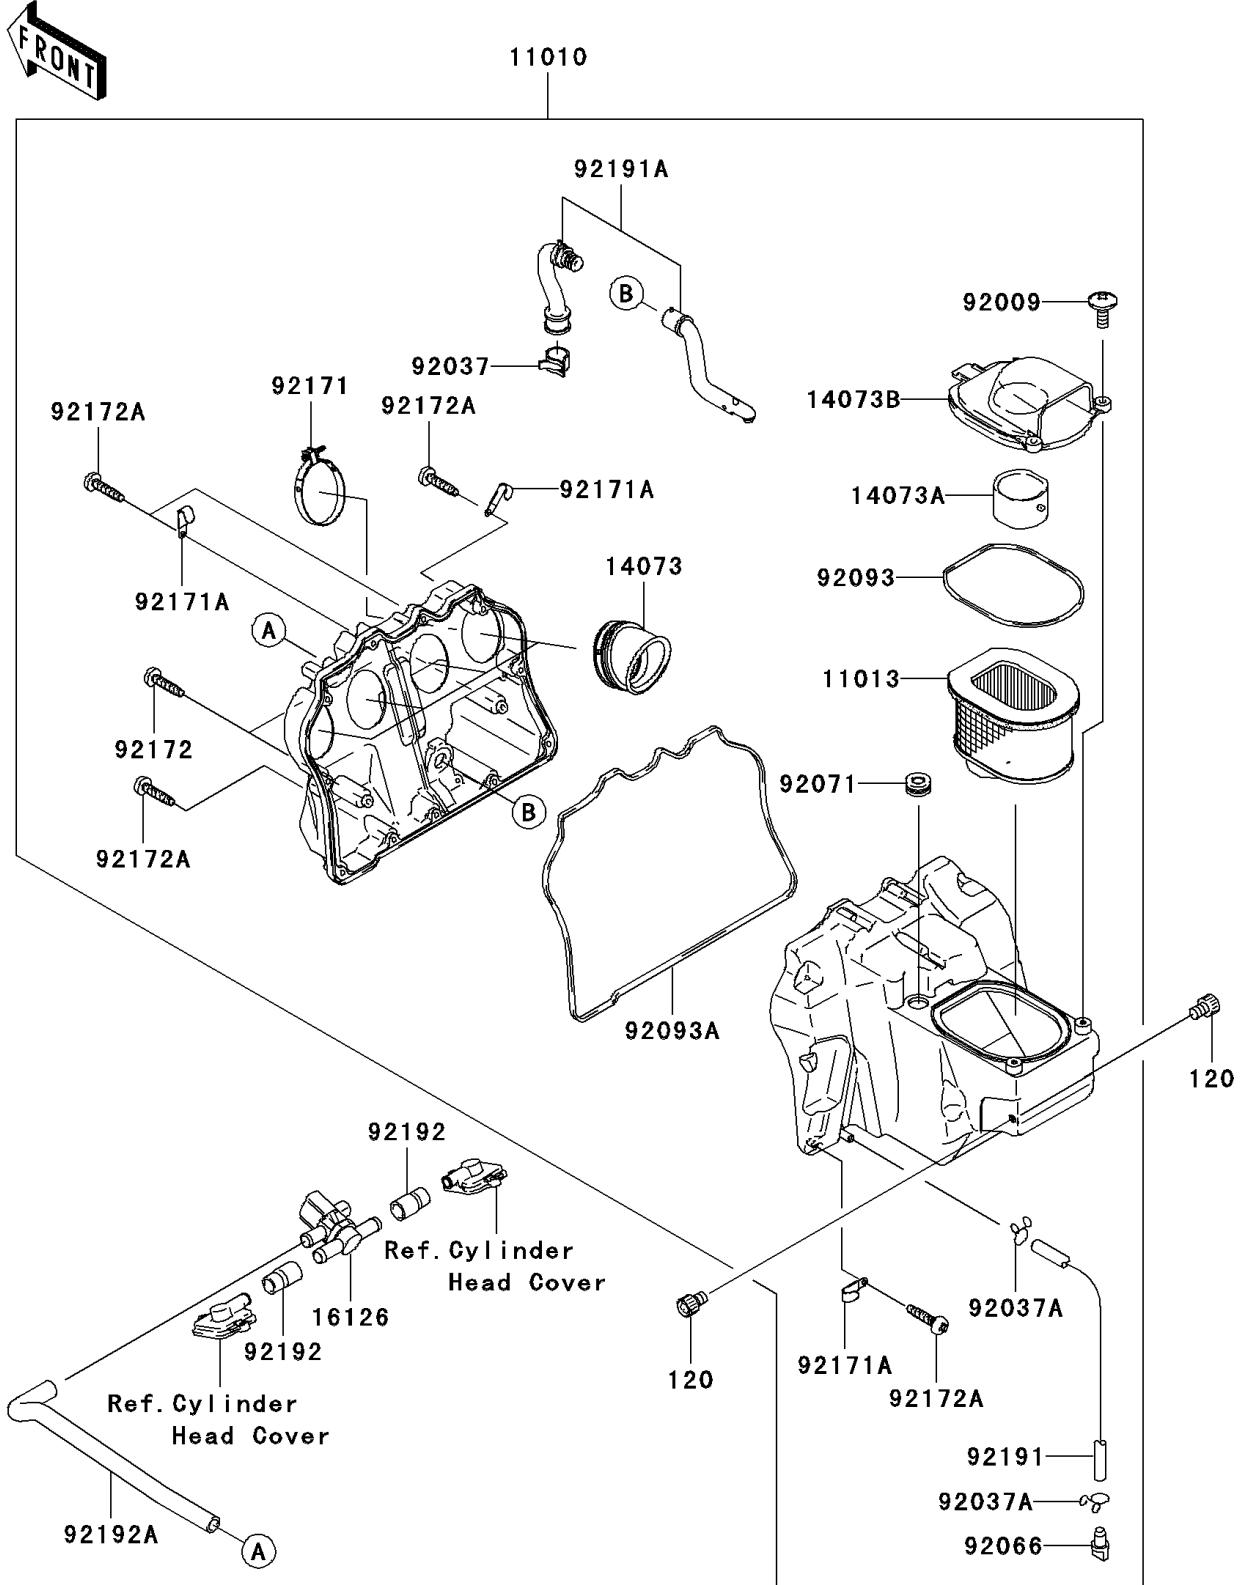

2008 Z1000 PARTS DIAGRAM

Air Cleaner

E1130

2008 Z1000 PARTS LIST

Air Cleaner

ITEM NAME	PART NUMBER	QUANTITY
BOLT-SOCKET,6X8 (Ref # 120)	120CA0608	2
FILTER-ASSY-AIR (Ref # 11010)	11010-0126	1
ELEMENT-AIR FILTER (Ref # 11013)	11013-1302	1
DUCT,FUNNEL (Ref # 14073)	14073-0113	4
DUCT,INTAKE (Ref # 14073A)	14073-0157	1
DUCT,INTAKE TOP (Ref # 14073B)	14073-0164	1
VALVE,AIR SWITCHING (Ref # 16126)	16126-1437	1
SCREW,6X16 (Ref # 92009)	92009-1621	2
CLAMP,HOSE CLIP (Ref # 92037)	92037-1460	1
CLAMP,TUBE (Ref # 92037A)	92037-147	2
PLUG,DRAIN (Ref # 92066)	92066-1211	1
GROMMET (Ref # 92071)	92071-2140	1
SEAL (Ref # 92093)	92093-0002	1
SEAL (Ref # 92093A)	92093-0063	1
CLAMP,OVAL,66MM (Ref # 92171)	92171-0815	4
CLAMP (Ref # 92171A)	92171-1539	3
SCREW,TAPPING,5X20 (Ref # 92172)	92172-0009	2
SCREW-PAN-CROS,5X25 (Ref # 92172A)	92172-0056	11
TUBE,7X10X320 (Ref # 92191)	92191-0019	1
TUBE (Ref # 92191A)	92191-1783	1
TUBE,HEAD-ASV (Ref # 92192)	92192-0033	2
TUBE,ASV-A/C (Ref # 92192A)	92192-0321	1