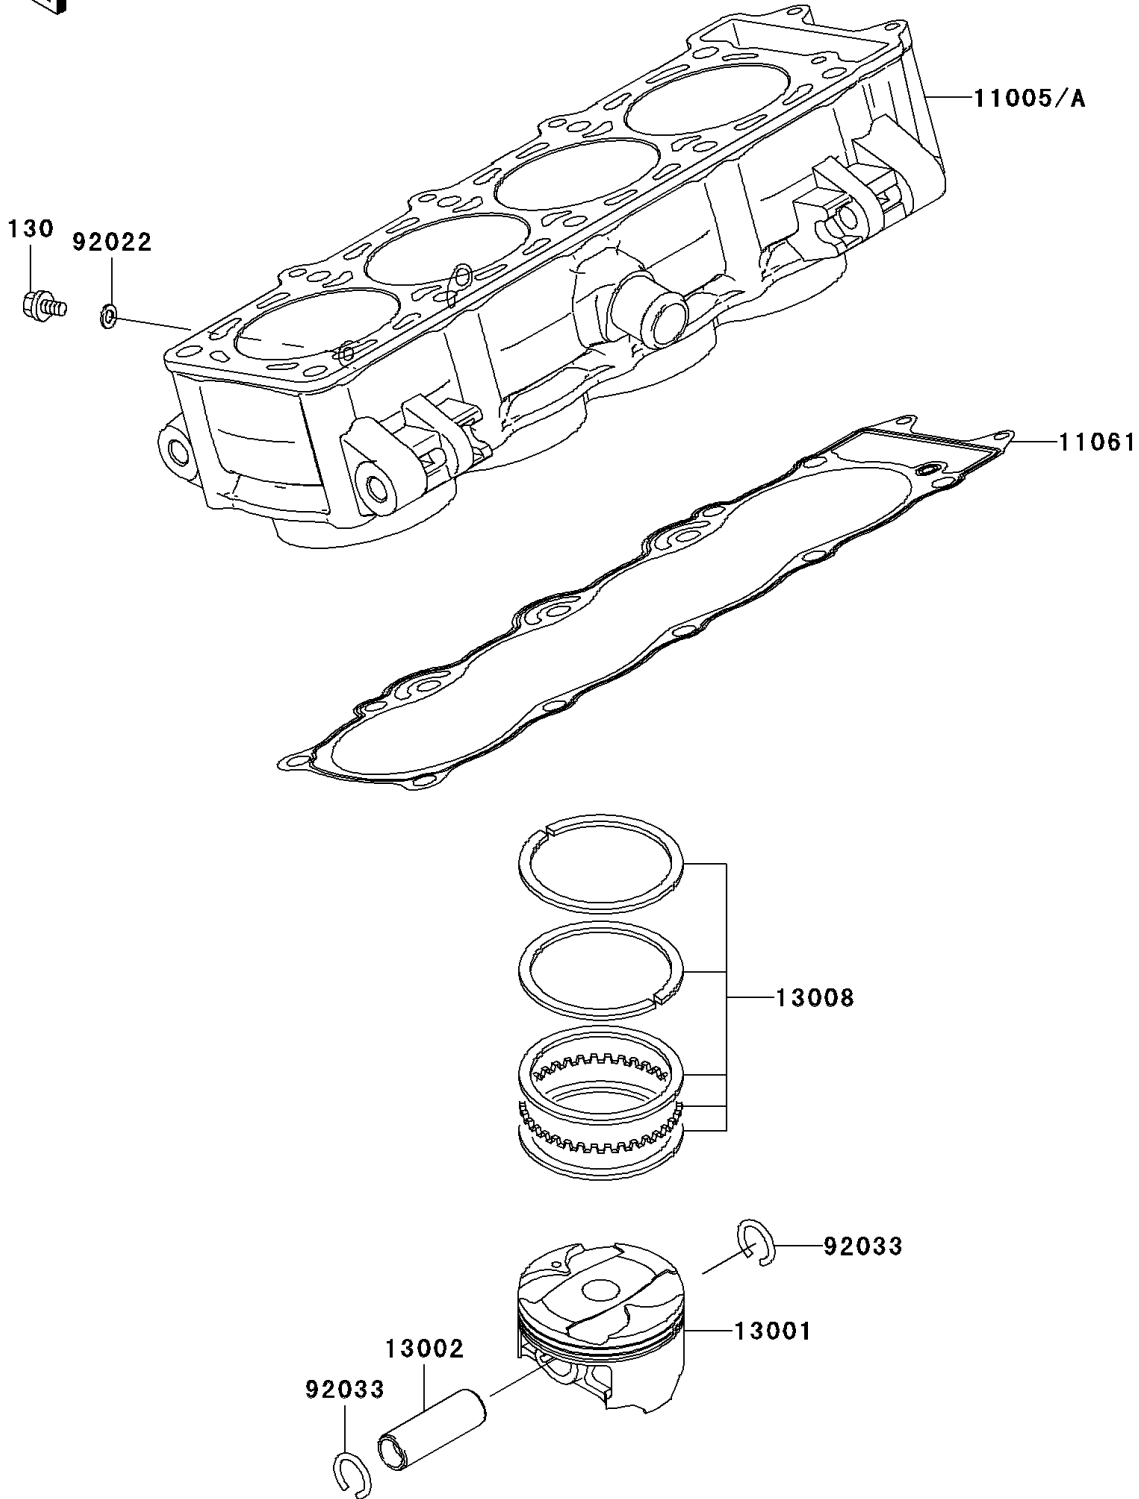

2008 Z1000 PARTS DIAGRAM

Cylinder/Piston(s)

E1120

2008 Z1000 PARTS LIST

Cylinder/Piston(s)

ITEM NAME	PART NUMBER	QUANTITY
BOLT-FLANGED,6X10 (Ref # 130)	130Y0610	1
CYLINDER-ENGINE (Ref # 11005A)	11005-0100	1
GASKET,CYLINDER BASE (Ref # 11061)	11061-1168	1
PISTON-ENGINE (Ref # 13001)	13001-1661	4
PIN-PISTON (Ref # 13002)	13002-1129	4
RING-SET-PISTON (Ref # 13008)	13008-1217	4
WASHER,6.2X11X1 (Ref # 92022)	92022-304	1
RING-SNAP,20.5X1.2 (Ref # 92033)	92033-1099	8