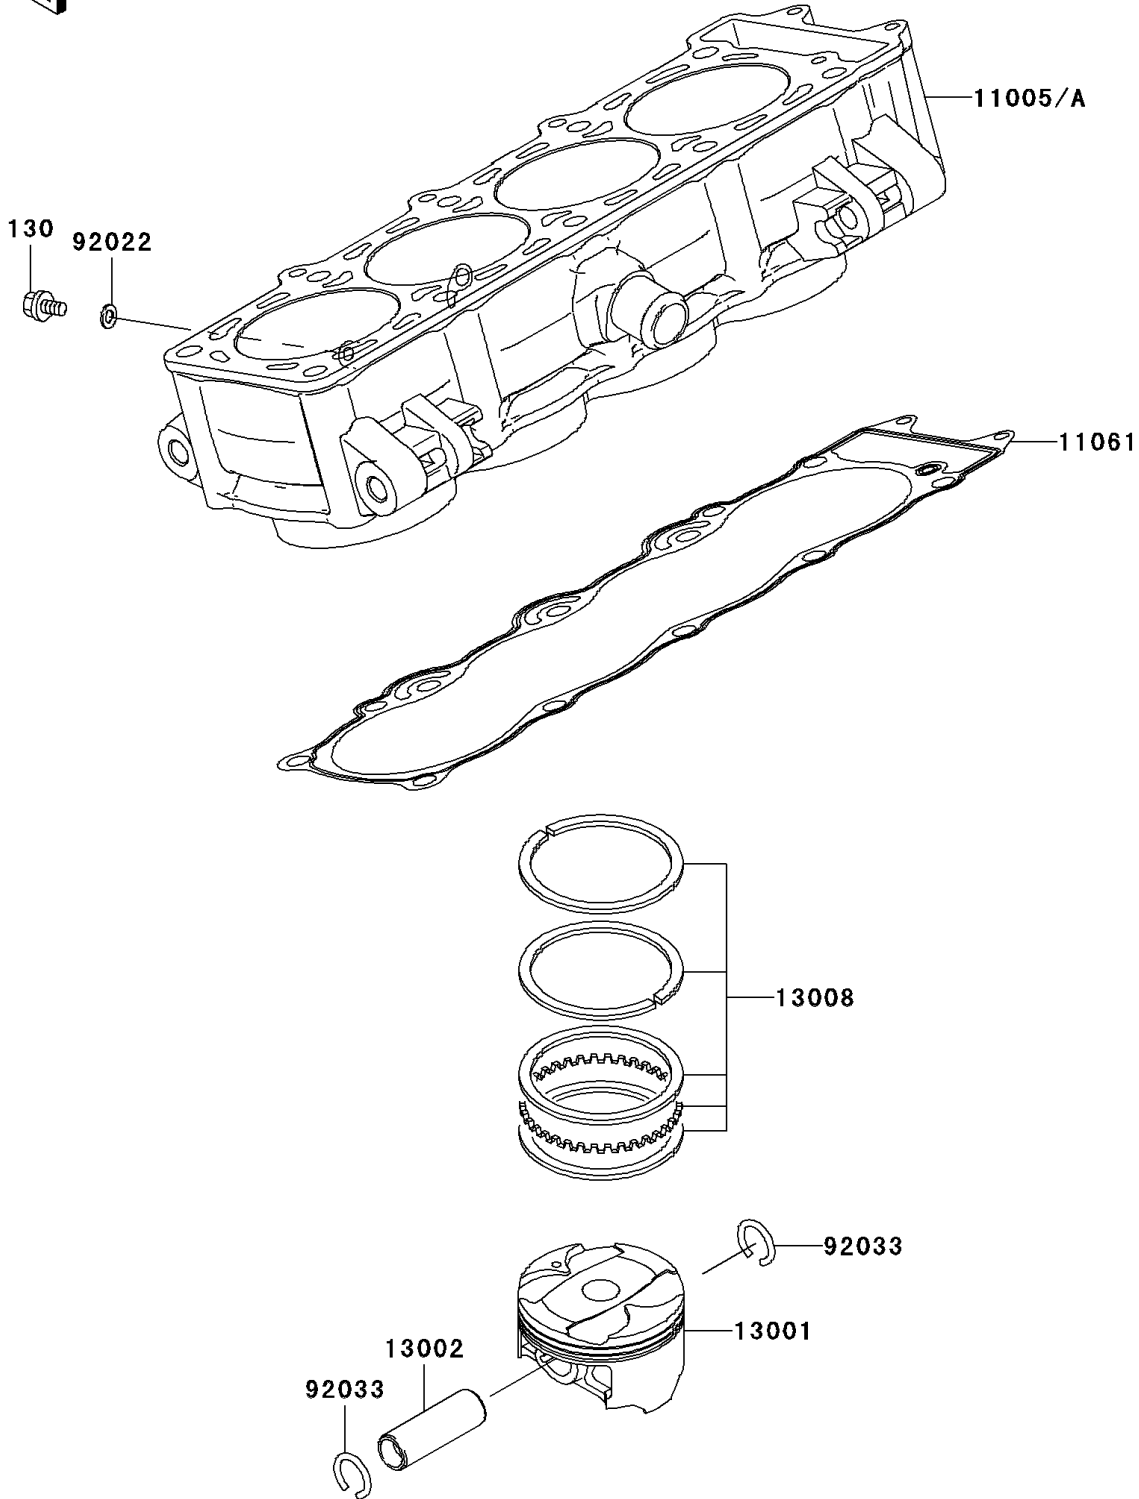

2007 Z1000 PARTS DIAGRAM

Cylinder/Piston(s)

E1120

2007 Z1000 PARTS LIST

Cylinder/Piston(s)

ITEM NAME	PART NUMBER	QUANTITY
BOLT-FLANGED,6X10 (Ref # 130)	130Y0610	1
CYLINDER-ENGINE (Ref # 11005)	11005-0077	1
GASKET,CYLINDER BASE (Ref # 11061)	11061-1168	1
PISTON-ENGINE (Ref # 13001)	13001-1661	4
PIN-PISTON (Ref # 13002)	13002-1129	4
RING-SET-PISTON (Ref # 13008)	13008-1217	4
WASHER,6.2X11X1 (Ref # 92022)	92022-304	1
RING-SNAP,20.5X1.2 (Ref # 92033)	92033-1099	8