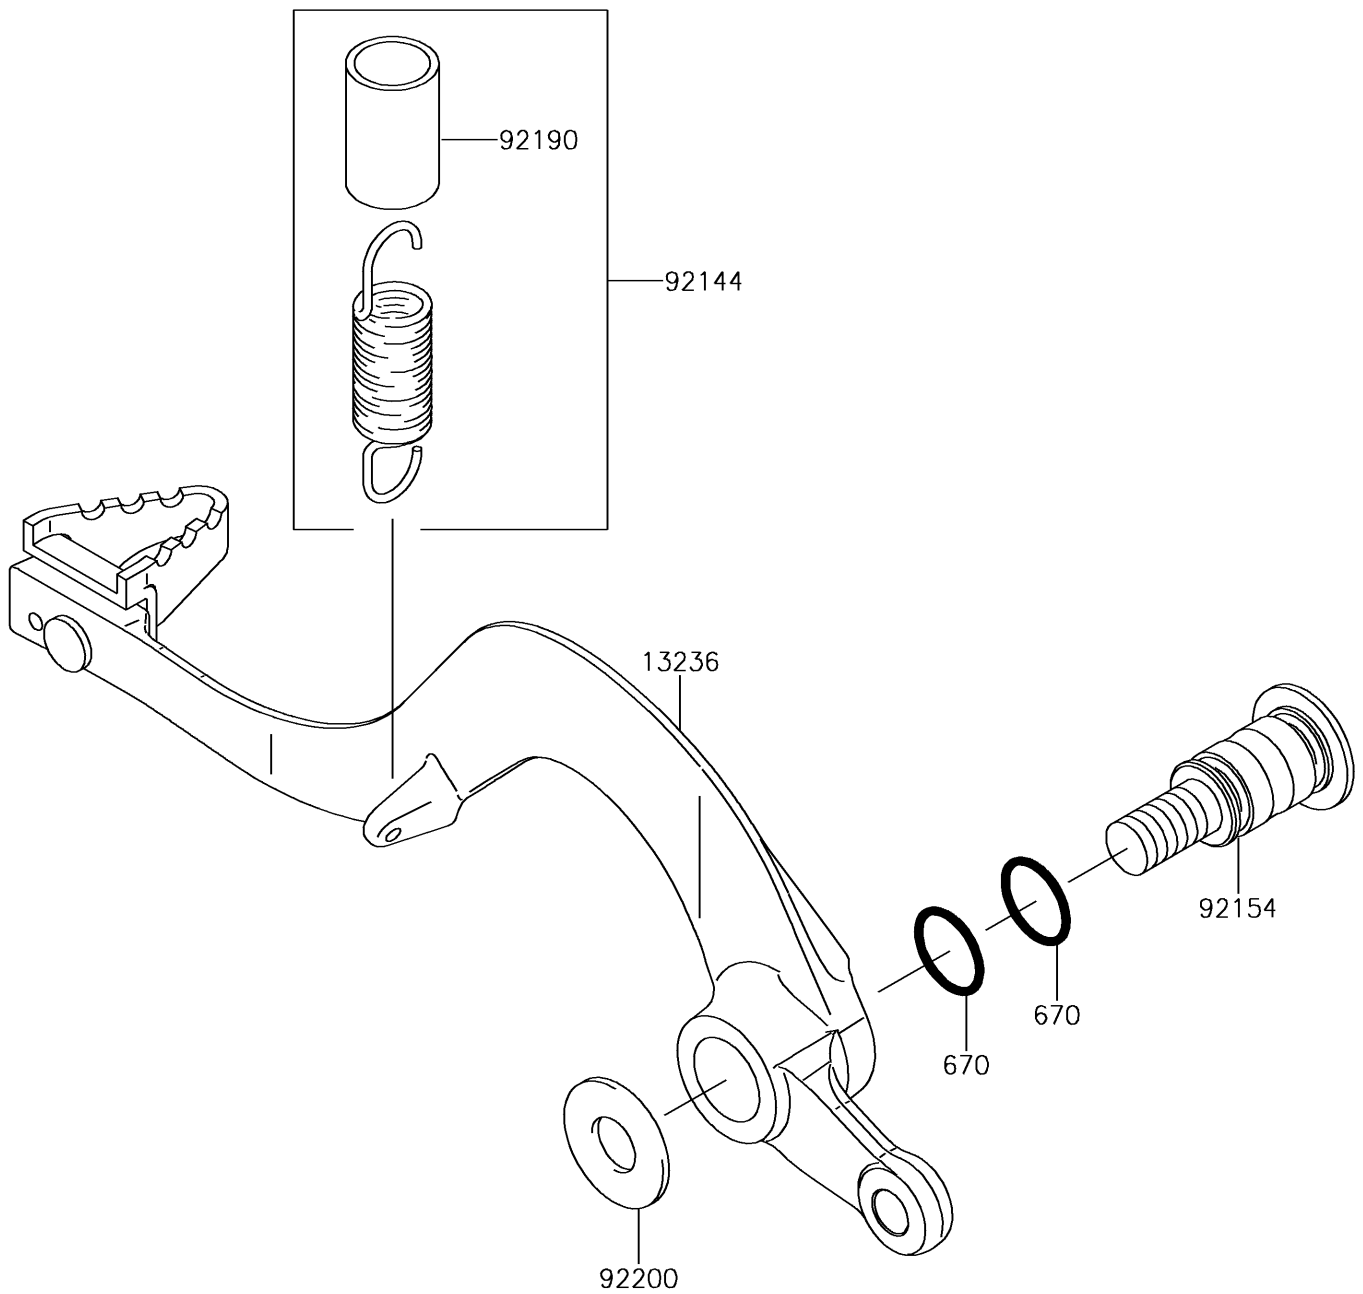

2018 KLX450R PARTS DIAGRAM

Brake Pedal

F2260

2018 KLX450R PARTS LIST

Brake Pedal

ITEM NAME	PART NUMBER	QUANTITY
LEVER-COMP,BRAKE PEDAL (Ref # 13236)	13236-0086	1
O RING,12MM (Ref # 670)	670B2012	2
SPRING,BRAKE PEDAL RETURN (Ref # 92144)	92144-1752	1
BOLT,BRAKE PEDAL,10MM (Ref # 92154)	92154-0516	1
TUBE,13X16X25 (Ref # 92190)	92190-1488	1
WASHER,10.5X24X1.5 (Ref # 92200)	92200-0154	1