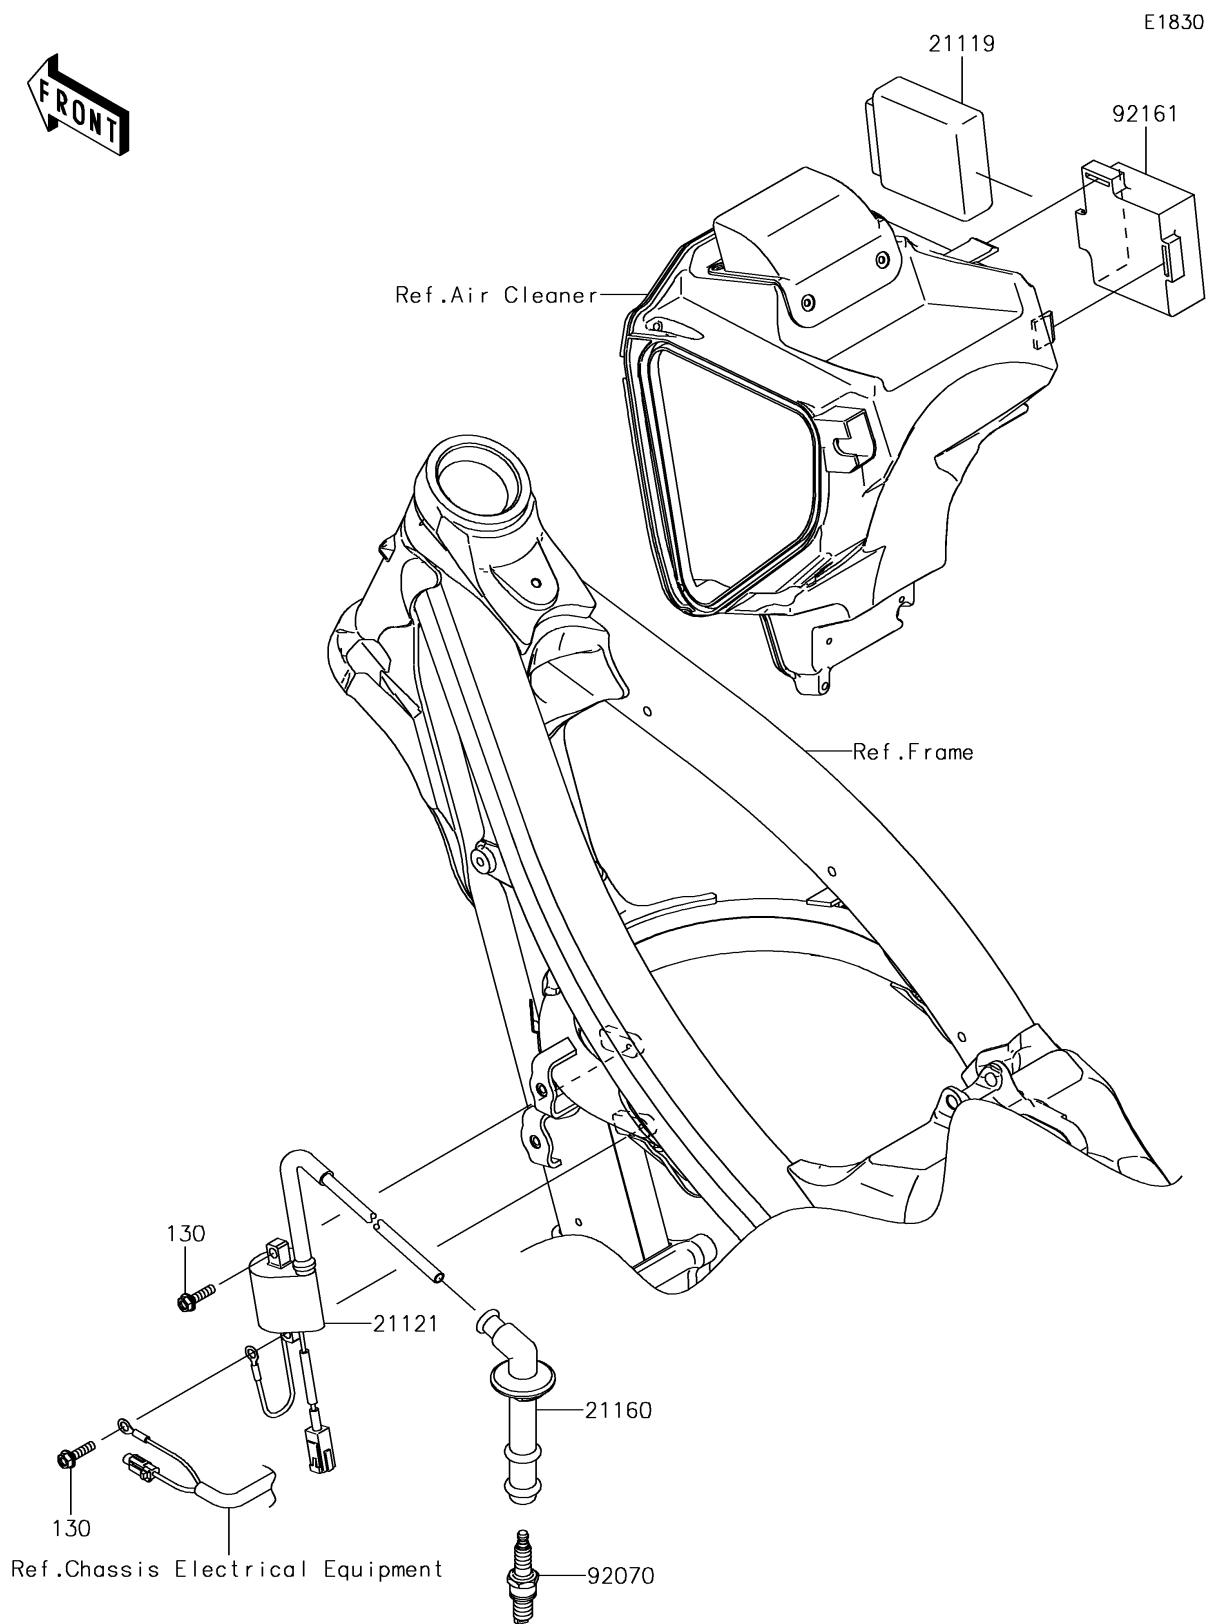

## 2018 KLX450R PARTS DIAGRAM

Ignition System

## 2018 KLX450R PARTS LIST

Ignition System

ITEM NAME	PART NUMBER	QUANTITY
BOLT-FLANGED,5X20 (Ref # 130)	130BB0520	1
IGNITER (Ref # 21119)	21119-0074	1
COIL-IGNITION (Ref # 21121)	21121-0016	1
CAP-ASSY-PLUG (Ref # 21160)	21160-0011	1
PLUG-SPARK,CPR8EB-9(NGK) (Ref # 92070)	92070-0020	1
DAMPER (Ref # 92161)	92161-0433	1