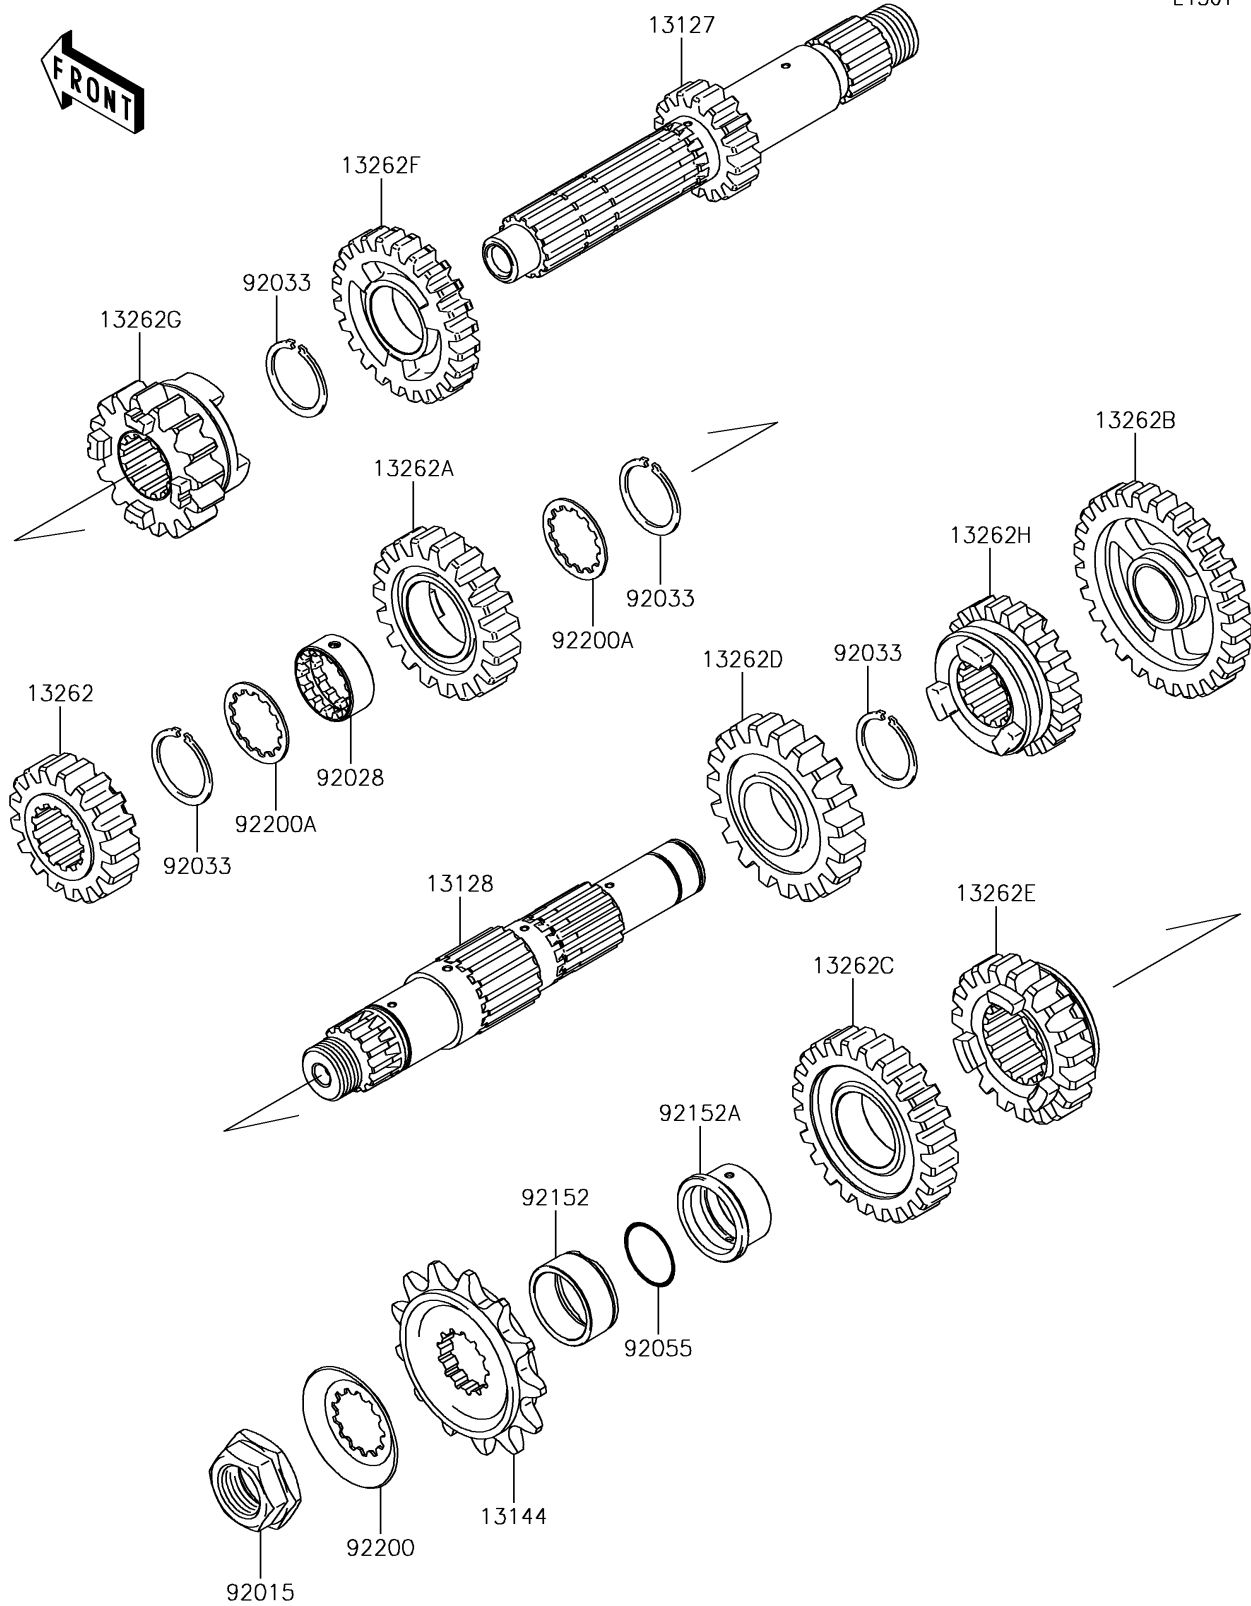

2018 KLX450R PARTS DIAGRAM

Transmission

E1361

2018 KLX450R PARTS LIST

Transmission

ITEM NAME	PART NUMBER	QUANTITY
SHAFT-TRANSMISSION INPUT,12T (Ref # 13127)	13127-0050	1
SHAFT-TRANSMISSION OUTPUT (Ref # 13128)	13128-0036	1
SPROCKET-OUTPUT,13T (Ref # 13144)	13144-0041	1
GEAR,INPUT 2ND,15T (Ref # 13262)	13262-0438	1
GEAR,INPUT 4TH,20T (Ref # 13262A)	13262-0440	1
GEAR,OUTPUT LOW,26T (Ref # 13262B)	13262-0442	1
GEAR,OUTPUT 2ND,23T (Ref # 13262C)	13262-0443	1
GEAR,OUTPUT 3RD,19T (Ref # 13262D)	13262-0444	1
GEAR,OUTPUT 4TH,19T (Ref # 13262E)	13262-0445	1
GEAR,INPUT 5TH,21T (Ref # 13262F)	13262-0569	1
GEAR,INPUT 3RD,16T (Ref # 13262G)	13262-0635	1
GEAR,OUTPUT 5TH,17T (Ref # 13262H)	13262-0636	1
NUT,20MM (Ref # 92015)	92015-1963	1
BUSHING,INPUT TOP GEAR (Ref # 92028)	92028-1857	1
RING-SNAP,25MM (Ref # 92033)	92033-1172	1
RING-O,21.5X1.5 (Ref # 92055)	92055-1293	1
COLLAR,25X30X13.2 (Ref # 92152)	92152-0150	1
COLLAR (Ref # 92152A)	92152-0540	1
WASHER (Ref # 92200)	92200-0390	1
WASHER (Ref # 92200A)	92200-1389	1