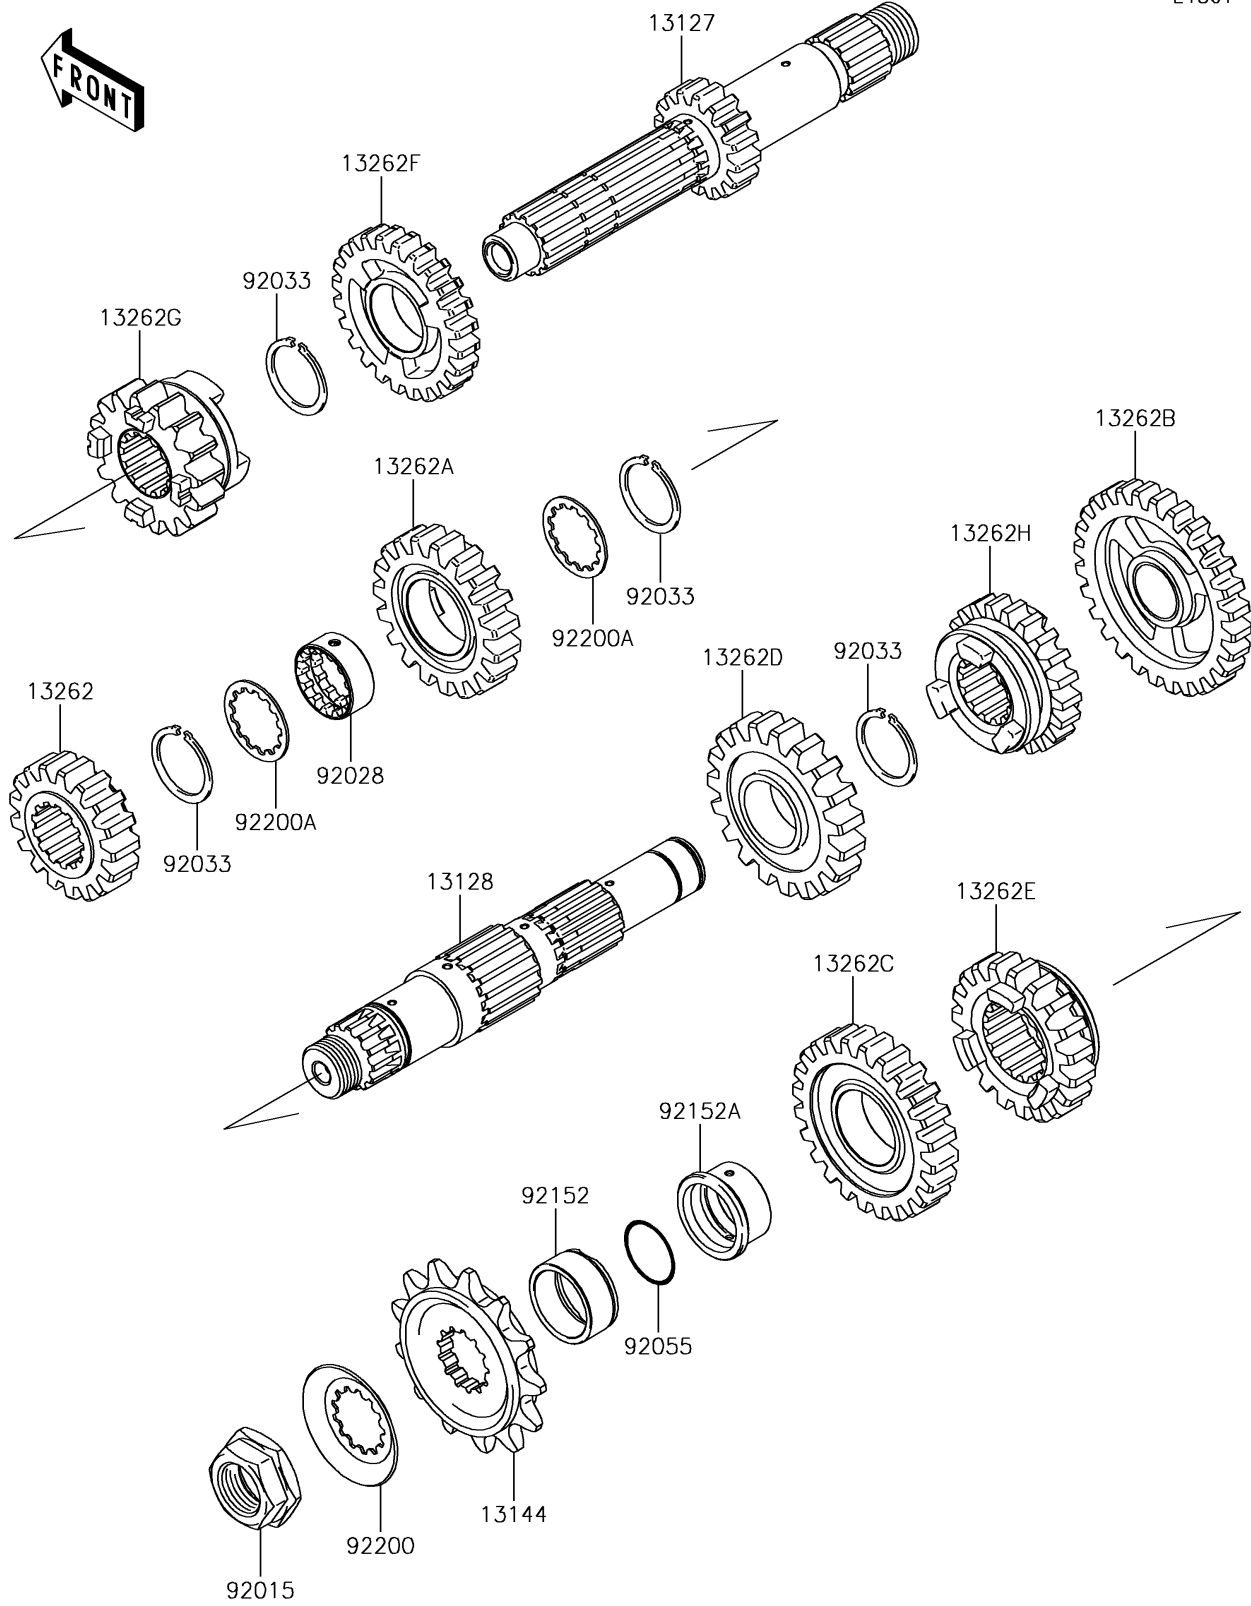

2018 KLX450R PARTS DIAGRAM

Transmission

E1361

2018 KLX450R PARTS LIST

Transmission

ITEM NAME	PART NUMBER	QUANTITY
SHAFT-TRANSMISSION INPUT,12T (Ref # 13127)	13127-0050	1
SHAFT-TRANSMISSION OUTPUT (Ref # 13128)	13128-0036	1
SPROCKET-OUTPUT,13T (Ref # 13144)	13144-0041	1
GEAR,INPUT 2ND,15T (Ref # 13262)	13262-0438	1
GEAR,INPUT 4TH,20T (Ref # 13262A)	13262-0440	1
GEAR,OUTPUT LOW,26T (Ref # 13262B)	13262-0442	1
GEAR,OUTPUT 2ND,23T (Ref # 13262C)	13262-0443	1
GEAR,OUTPUT 3RD,19T (Ref # 13262D)	13262-0444	1
GEAR,OUTPUT 4TH,19T (Ref # 13262E)	13262-0445	1
GEAR,INPUT 5TH,21T (Ref # 13262F)	13262-0569	1
GEAR,INPUT 3RD,16T (Ref # 13262G)	13262-0635	1
GEAR,OUTPUT 5TH,17T (Ref # 13262H)	13262-0636	1
NUT,20MM (Ref # 92015)	92015-1963	1
BUSHING,INPUT TOP GEAR (Ref # 92028)	92028-1857	1
RING-SNAP,25MM (Ref # 92033)	92033-1172	4
RING-O,21.5X1.5 (Ref # 92055)	92055-1293	1
COLLAR,25X30X13.2 (Ref # 92152)	92152-0150	1
COLLAR (Ref # 92152A)	92152-0540	1
WASHER (Ref # 92200)	92200-0390	1
WASHER (Ref # 92200A)	92200-1389	2