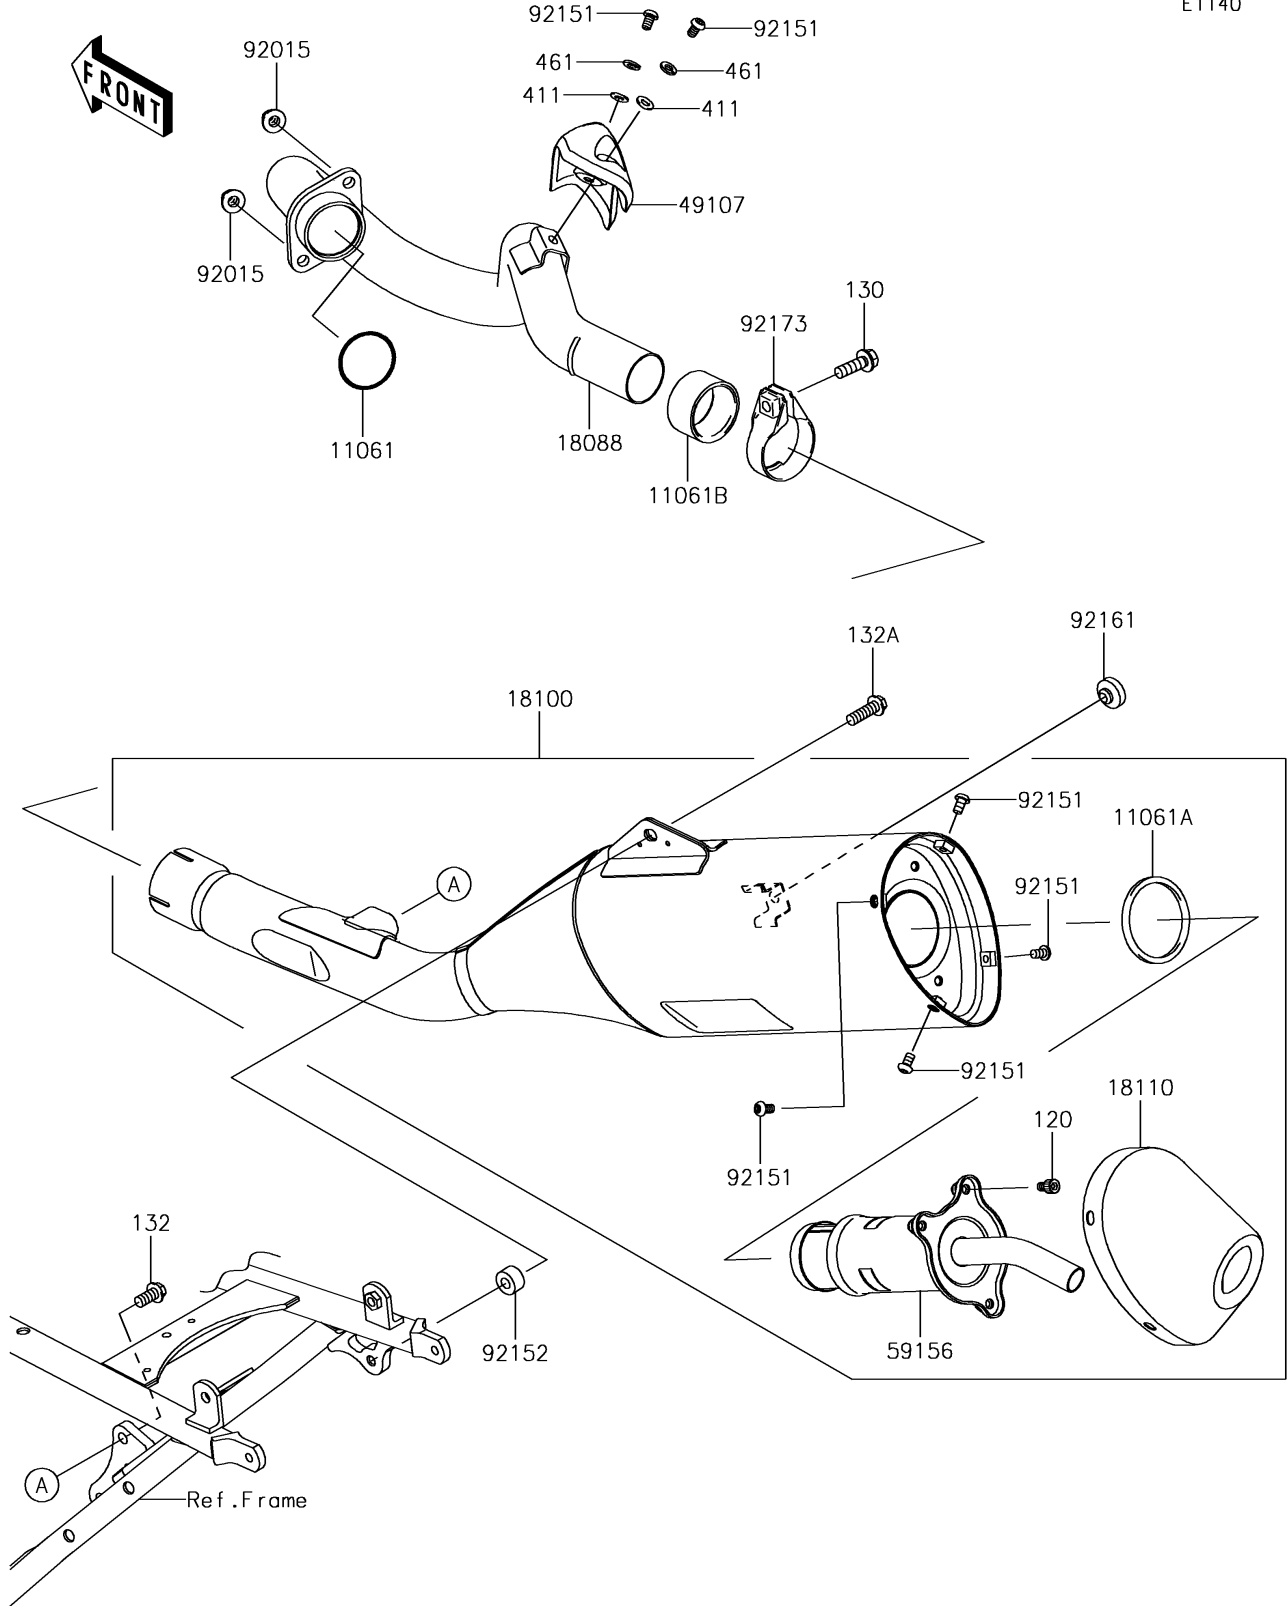

# 2019 KLX450R PARTS DIAGRAM

Muffler(s)

E1140

## 2019 KLX450R PARTS LIST

### Muffler(s)

ITEM NAME	PART NUMBER	QUANTITY
GASKET,38.9X46.4X3.0 (Ref # 11061)	11061-0082	1
GASKET (Ref # 11061A)	11061-0100	1
GASKET,38.1X48.7X32 (Ref # 11061B)	11061-0285	1
BOLT-SOCKET,6X10 (Ref # 120)	120CA0610	3
BOLT-FLANGED,8X25 (Ref # 130)	130CA0825	1
BOLT-FLANGED-SMALL,8X18 (Ref # 132)	132BB0818	1
BOLT-FLANGED-SMALL,8X25 (Ref # 132A)	132BB0825	1
PIPE-EXHAUST (Ref # 18088)	18088-0371	1
BODY-ASSY-MUFFLER (Ref # 18100)	18100-0073	1
BODY END-MUFFLER (Ref # 18110)	18110-0078	1
WASHER-PLAIN,6MM (Ref # 411)	411S0600	2
WASHER-SPRING,6MM (Ref # 461)	461S0600	2
COVER-EXHAUST PIPE (Ref # 49107)	49107-0109	1
PIPE-TAIL (Ref # 59156)	59156-0028	1
NUT,8MM (Ref # 92015)	92015-1402	2
BOLT,SOCKET,6X10 (Ref # 92151)	92151-1449	6
COLLAR (Ref # 92152)	92152-3726	1
DAMPER,8X22X6 (Ref # 92161)	92161-0516	1
CLAMP (Ref # 92173)	92173-0995	1