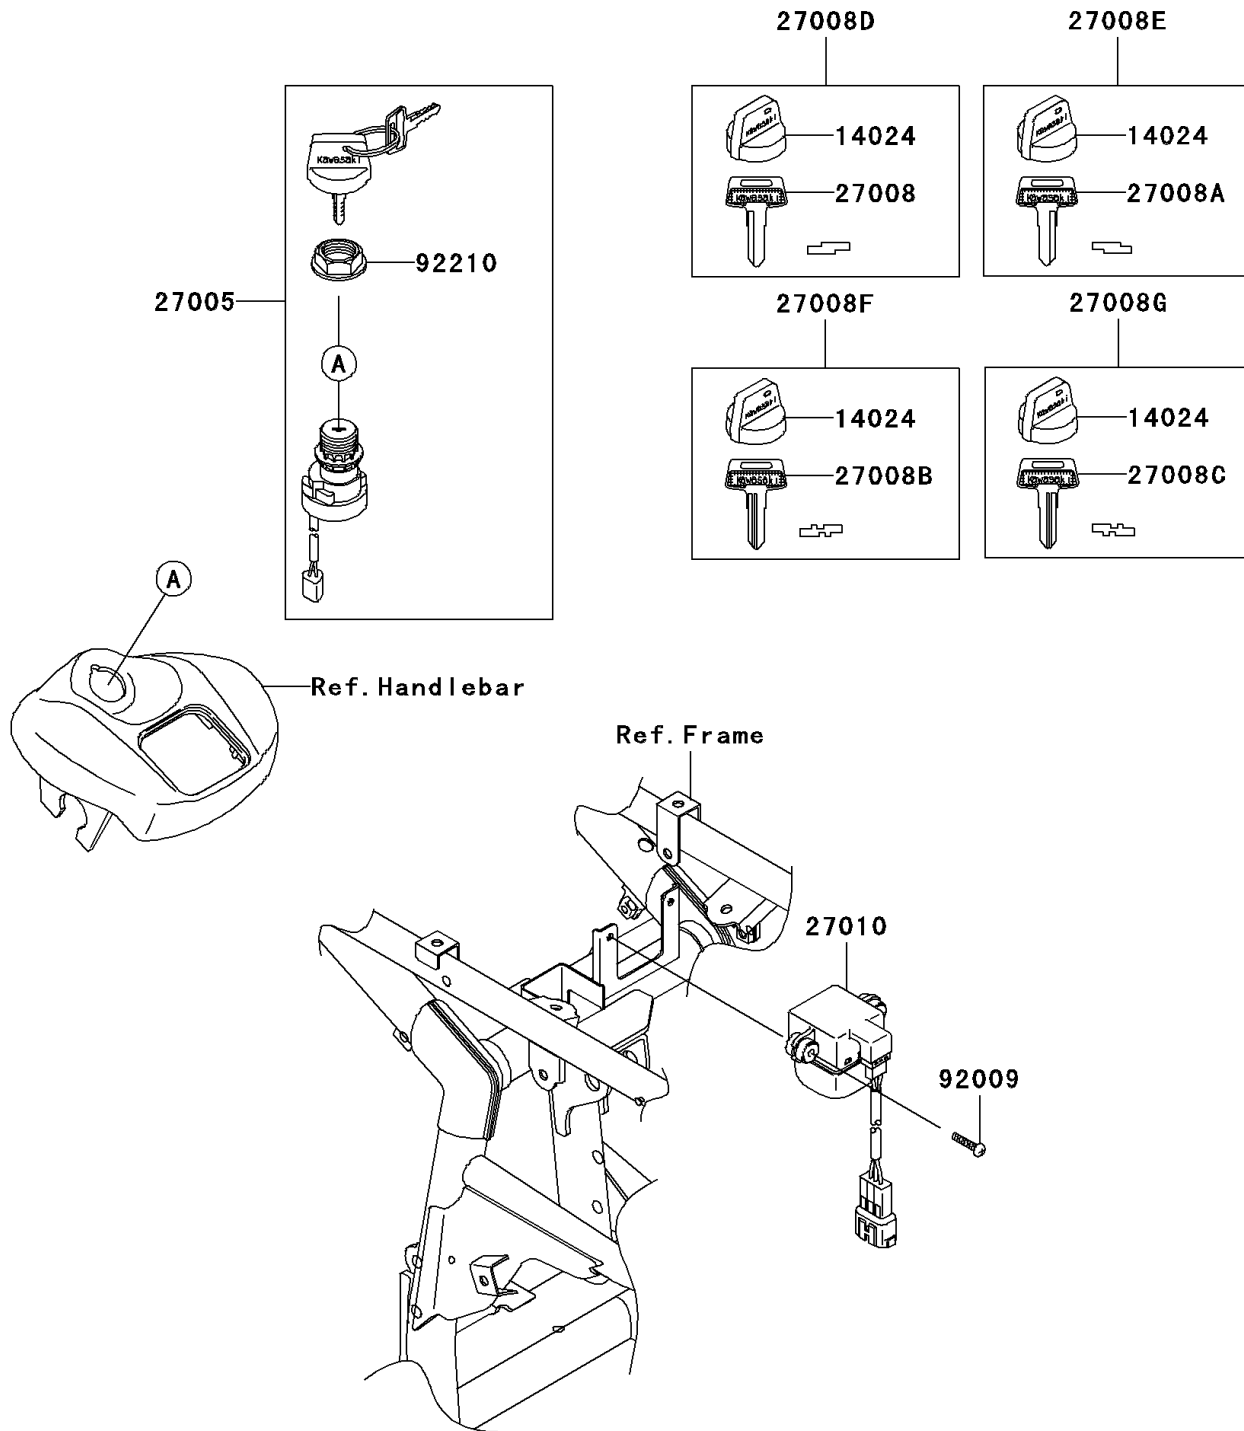

2004 KFX700 V Force PARTS DIAGRAM

Ignition Switch

F2770

2004 KFX700 V Force PARTS LIST

Ignition Switch

ITEM NAME	PART NUMBER	QUANTITY
COVER,KEY (Ref # 14024)	14024-1551	1
SWITCH-ASSY-IGNITION (Ref # 27005)	27005-1267	1
KEY-LOCK,BLANK (Ref # 27008)	27008-1041	1
KEY-LOCK,BLANK (Ref # 27008A)	27008-1042	1
KEY-LOCK,BLANK (Ref # 27008B)	27008-1043	1
KEY-LOCK,BLANK (Ref # 27008C)	27008-1044	1
KEY-LOCK,BLANK (Ref # 27008D)	27008-1132	1
KEY-LOCK,BLANK (Ref # 27008E)	27008-1133	1
KEY-LOCK,BLANK (Ref # 27008F)	27008-1134	1
KEY-LOCK,BLANK (Ref # 27008G)	27008-1135	1
SWITCH,INVERT SENSOR (Ref # 27010)	27010-1421	1
SCREW,4X20 (Ref # 92009)	92009-1897	1
NUT,IGNITION SWITCH (Ref # 92210)	92210-1109	1