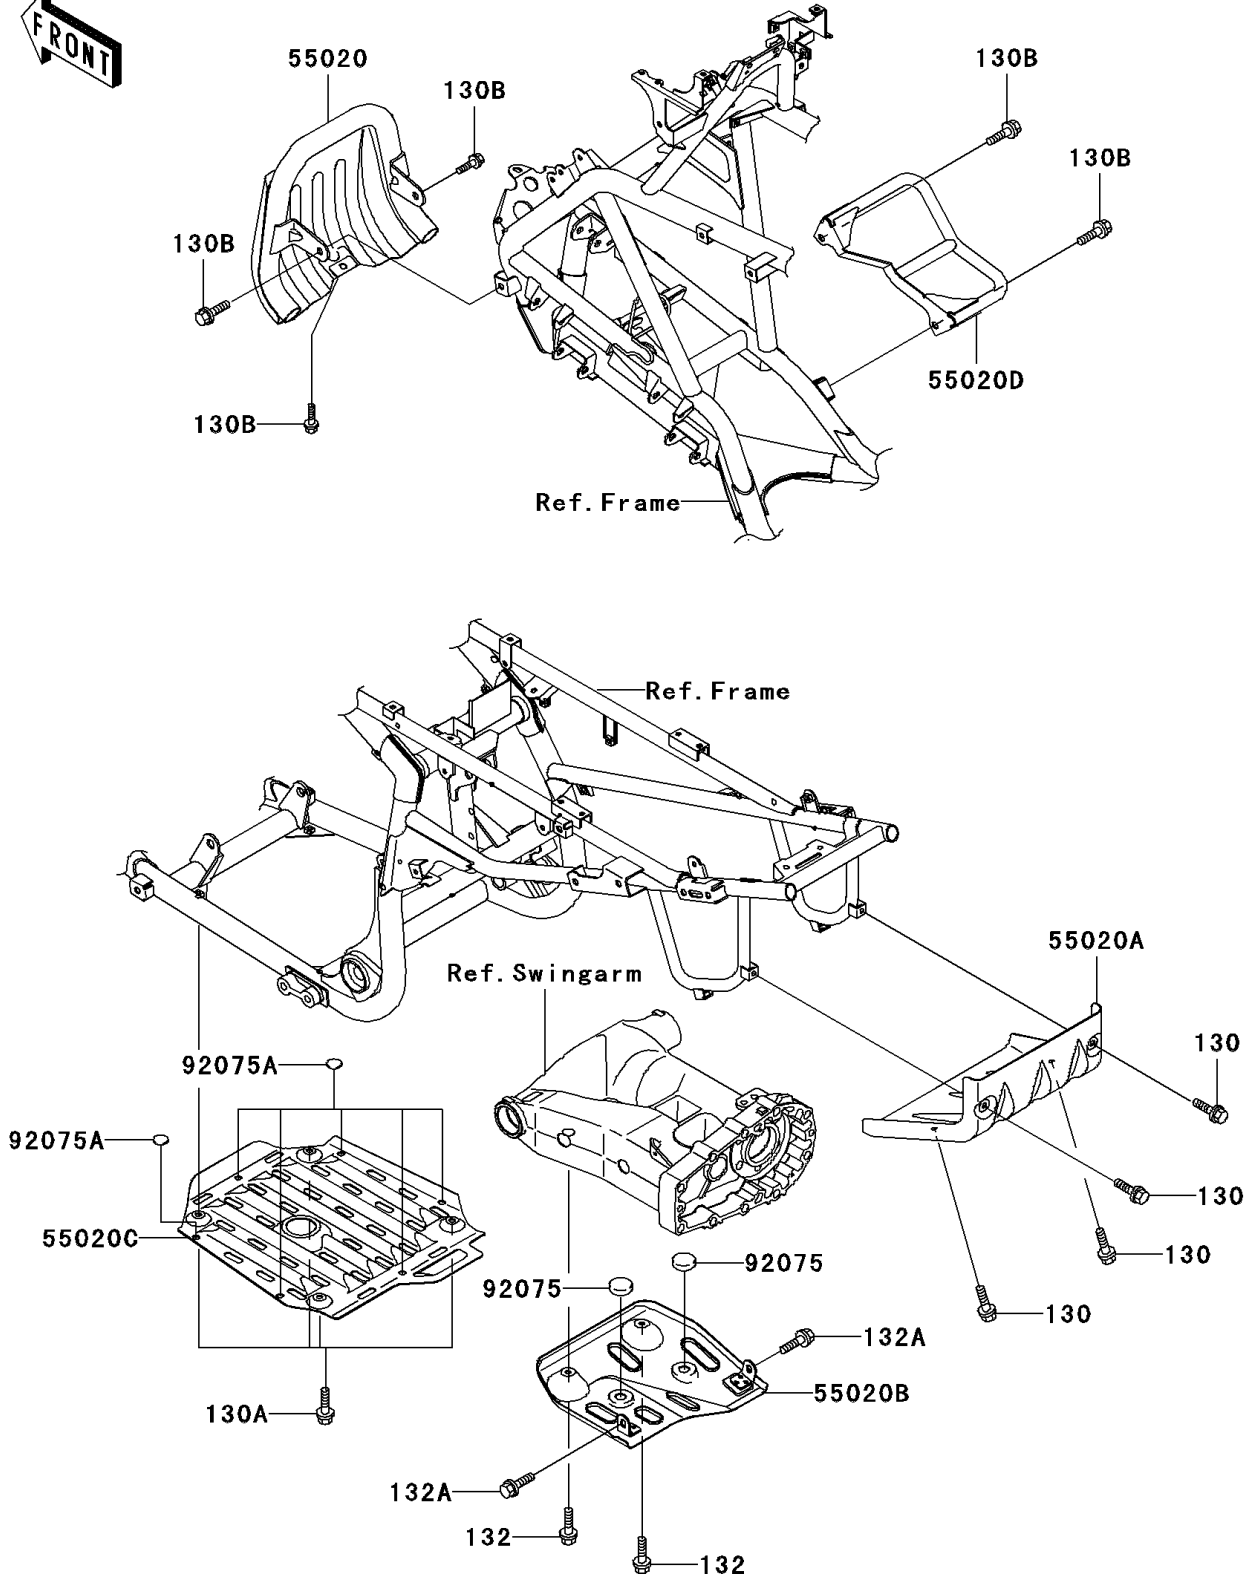

2005 KFX700 PARTS DIAGRAM

Guard(s)

F2680

2005 KFX700 PARTS LIST

Guard(s)

ITEM NAME	PART NUMBER	QUANTITY
BOLT-FLANGED (Ref # 130)	130J0610	1
BOLT-FLANGED (Ref # 130A)	130J0612	1
BOLT-FLANGED,8X14 (Ref # 130B)	130J0814	1
BOLT-FLANGED-SMALL (Ref # 132)	132J0612	1
BOLT-FLANGED-SMALL,8X16 (Ref # 132A)	132J0816	1
GUARD,FR,G.GRAY (Ref # 55020)	55020-0010-HN	1
GUARD,FUEL TANK (Ref # 55020A)	55020-0011	1
GUARD,SWING ARM (Ref # 55020B)	55020-0032	1
GUARD,ENGINE (Ref # 55020C)	55020-1802	1
GUARD,BELT CONVERTER,G.GRAY (Ref # 55020D)	55020-1810-HN	1
DAMPER (Ref # 92075)	92075-157	1
DAMPER,RUBBER (Ref # 92075A)	92075-261	1