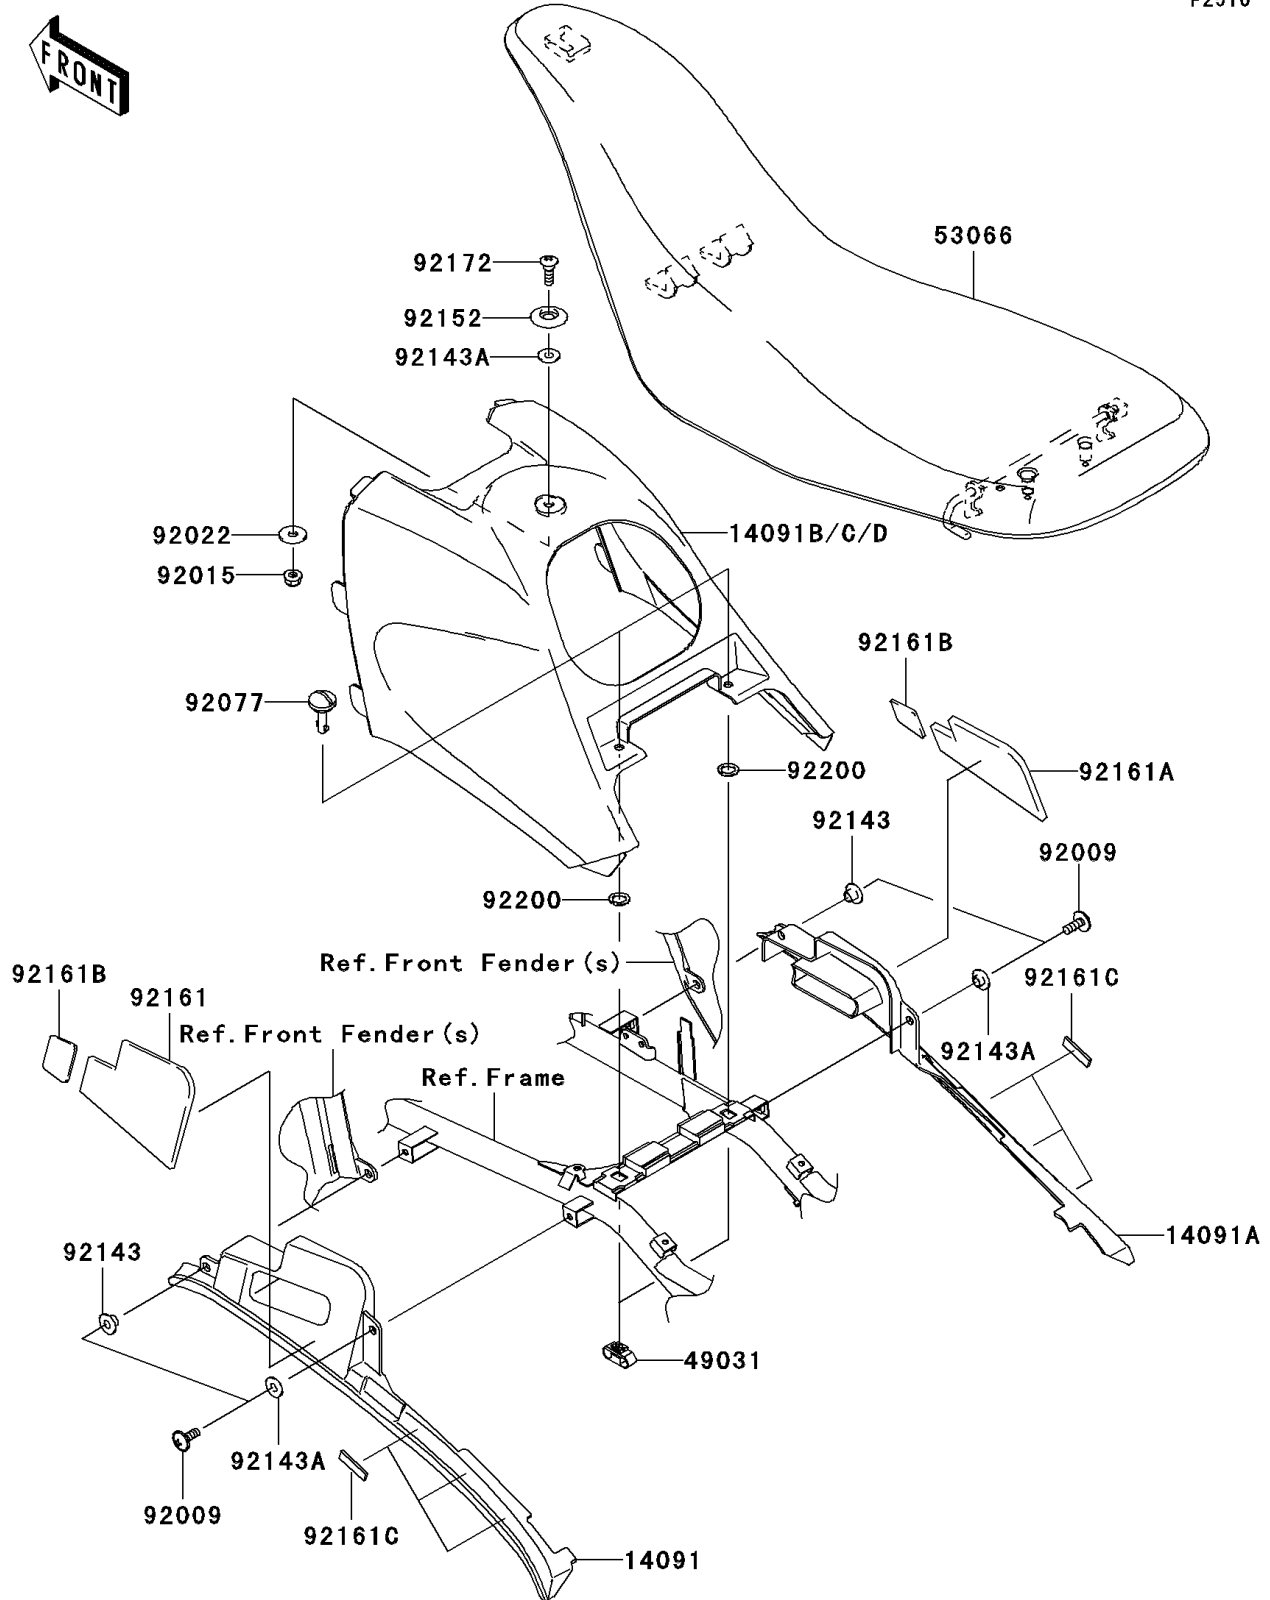

2005 KFX700 PARTS DIAGRAM

Seat

F2510

2005 KFX700 PARTS LIST

Seat

ITEM NAME	PART NUMBER	QUANTITY
COVER,SIDE,LH,F.BLACK (Ref # 14091)	14091-0089-6Z	1
COVER,SIDE,RH,F.BLACK (Ref # 14091A)	14091-0090-6Z	1
COVER,AIR CLEANER,I.L.RED (Ref # 14091C)	14091-0205-383	1
COVER,AIR CLEANER,I.M.SILVER (Ref # 14091D)	14091-0205-387	1
LATCH (Ref # 49031)	49031-1060	1
SEAT-ASSY,BLACK (Ref # 53066)	53066-0003-MA	1
SCREW,6X16 (Ref # 92009)	92009-1621	1
NUT,LOCK,FLANGED,6MM (Ref # 92015)	92015-1603	1
WASHER,6.5X20X1.6 (Ref # 92022)	92022-125	1
KNOB (Ref # 92077)	92077-1129	1
COLLAR (Ref # 92143)	92143-1057	1
COLLAR (Ref # 92143A)	92143-1087	1
COLLAR (Ref # 92152)	92152-1346	1
DAMPER,SIDE COVER,LH (Ref # 92161)	92161-0059	1
DAMPER,SIDE COVER,RH (Ref # 92161A)	92161-0060	1
DAMPER,SIDE COVER (Ref # 92161B)	92161-0061	1
DAMPER (Ref # 92161C)	92161-0090	1
SCREW,6X19.5 (Ref # 92172)	92172-0062	1
WASHER (Ref # 92200)	92200-1578	1