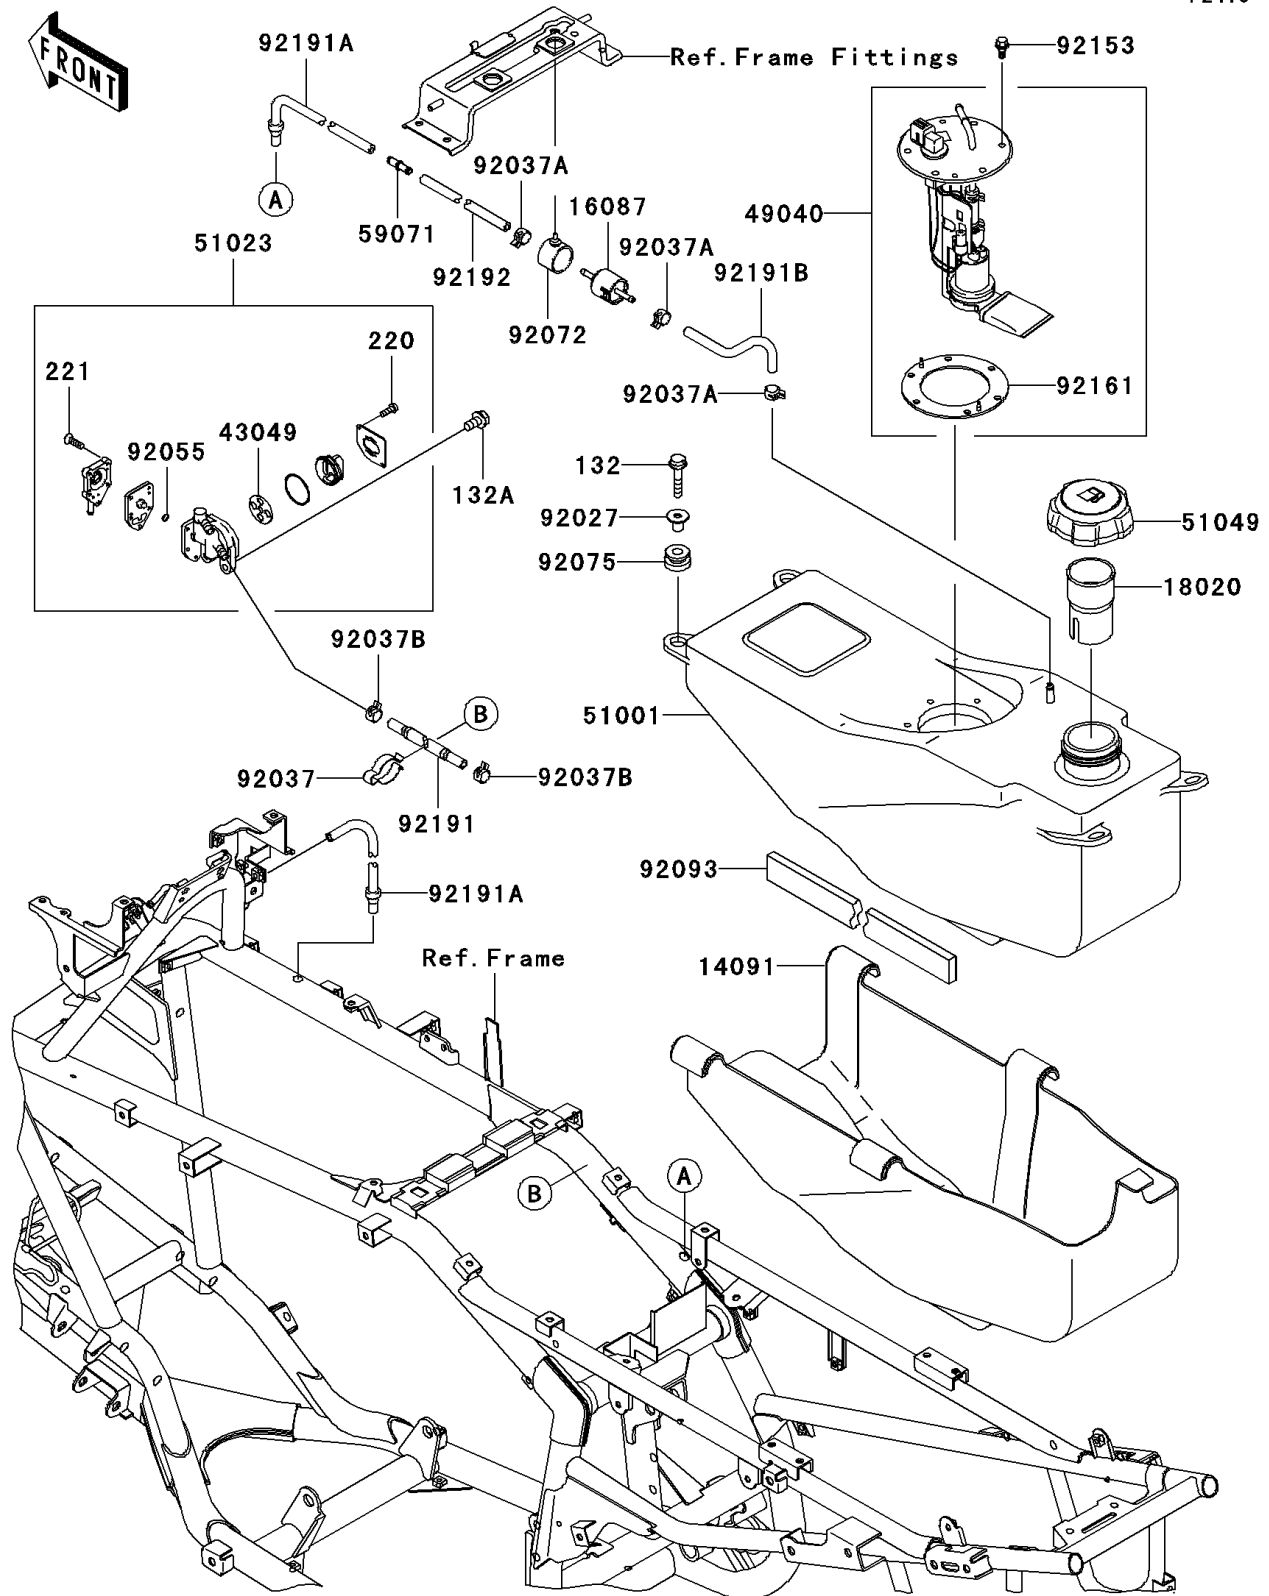

2004 KFX700 V Force PARTS DIAGRAM

Fuel Tank

F2410

2004 KFX700 V Force PARTS LIST

Fuel Tank

ITEM NAME	PART NUMBER	QUANTITY
BOLT-FLANGED-SMALL (Ref # 132)	132G0630	1
BOLT-FLANGED-SMALL (Ref # 132A)	132J0612	1
SCREW-PAN-CROS (Ref # 220)	220B0308	1
SCREW-CSK-CROS,4X14 (Ref # 221)	221B0414	1
COVER,FUEL TANK (Ref # 14091)	14091-1513	1
VALVE-CHECK (Ref # 16087)	16087-1054	1
BAFFLE (Ref # 18020)	18020-1307	1
PACKING (Ref # 43049)	43049-1103	1
PUMP-FUEL (Ref # 49040)	49040-1080	1
TANK-COMP-FUEL (Ref # 51001)	51001-0013	1
TAP-ASSY,FUEL (Ref # 51023)	51023-1406	1
CAP-TANK,FUEL (Ref # 51049)	51049-1128	1
JOINT (Ref # 59071)	59071-3717	1
COLLAR,L=16.1 (Ref # 92027)	92027-1847	1
CLAMP (Ref # 92037)	92037-093	1
CLAMP,TUBE (Ref # 92037A)	92037-1461	1
CLAMP,TUBE (Ref # 92037B)	92037-1505	1
RING-O (Ref # 92055)	92055-1664	1
BAND (Ref # 92072)	92072-1438	1
DAMPER (Ref # 92075)	92075-1787	1
SEAL (Ref # 92093)	92093-0007	1
BOLT,FLANGED,5MM (Ref # 92153)	92153-0361	1
DAMPER,FUEL PUMP (Ref # 92161)	92161-0027	1
TUBE,5.3X10.5X850 (Ref # 92191)	92191-0034	1
TUBE,TANK BREATHER (Ref # 92191A)	92191-1666	1
TUBE,CHECK VALVE-TANK (Ref # 92191B)	92191-1773	1
TUBE,JOINT-CHECK VALVE (Ref # 92192)	92192-0020	1