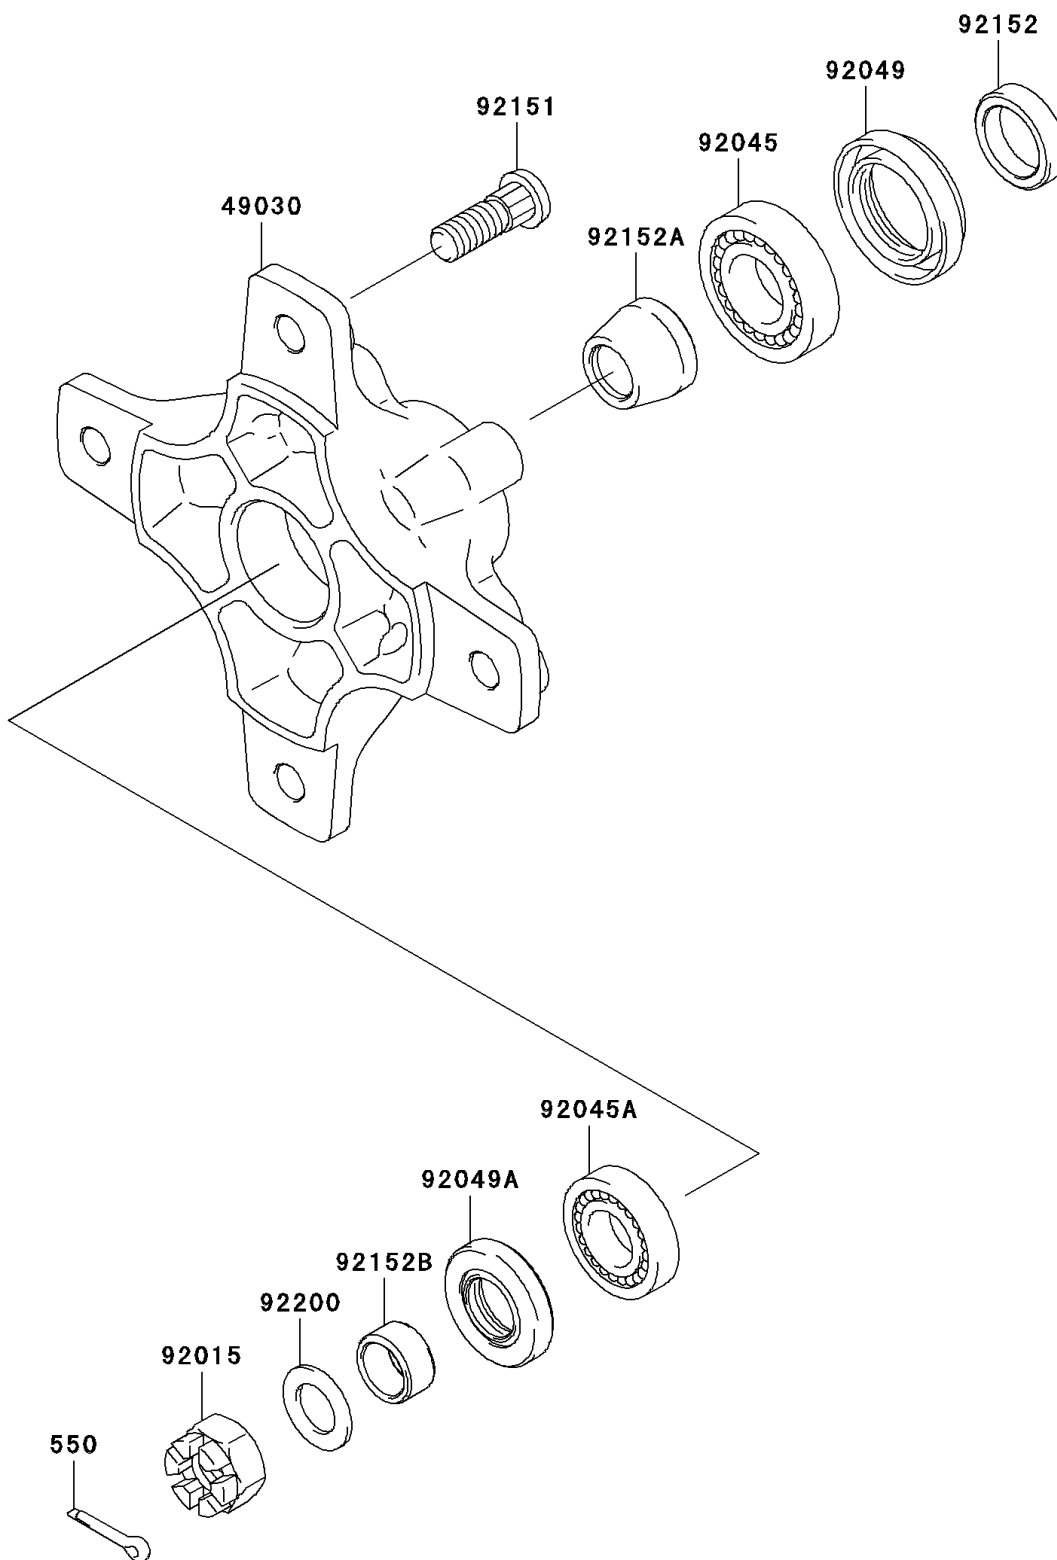

2004 KFX700 V Force PARTS DIAGRAM

Front Hub

F2230

2004 KFX700 V Force PARTS LIST

Front Hub

ITEM NAME	PART NUMBER	QUANTITY
PIN-COTTER,3.0X30 (Ref # 550)	550D3030	1
HUB,FR (Ref # 49030)	49030-1142	1
NUT,CASTLE,14MM (Ref # 92015)	92015-1765	1
BEARING-BALL,60042RD (Ref # 92045)	92045-3705	1
BEARING-BALL,62022RD (Ref # 92045A)	92045-3721	1
SEAL-OIL,MT028N1 (Ref # 92049)	92049-1612	1
SEAL-OIL,MHSA20X35X7 (Ref # 92049A)	92049-1613	1
BOLT,10X29.5 (Ref # 92151)	92151-1392	1
COLLAR,21.2X28X7 (Ref # 92152)	92152-1461	1
COLLAR (Ref # 92152A)	92152-1462	1
COLLAR,15.2X20X10 (Ref # 92152B)	92152-1463	1
WASHER,14.5X24X1.6 (Ref # 92200)	92200-1171	1