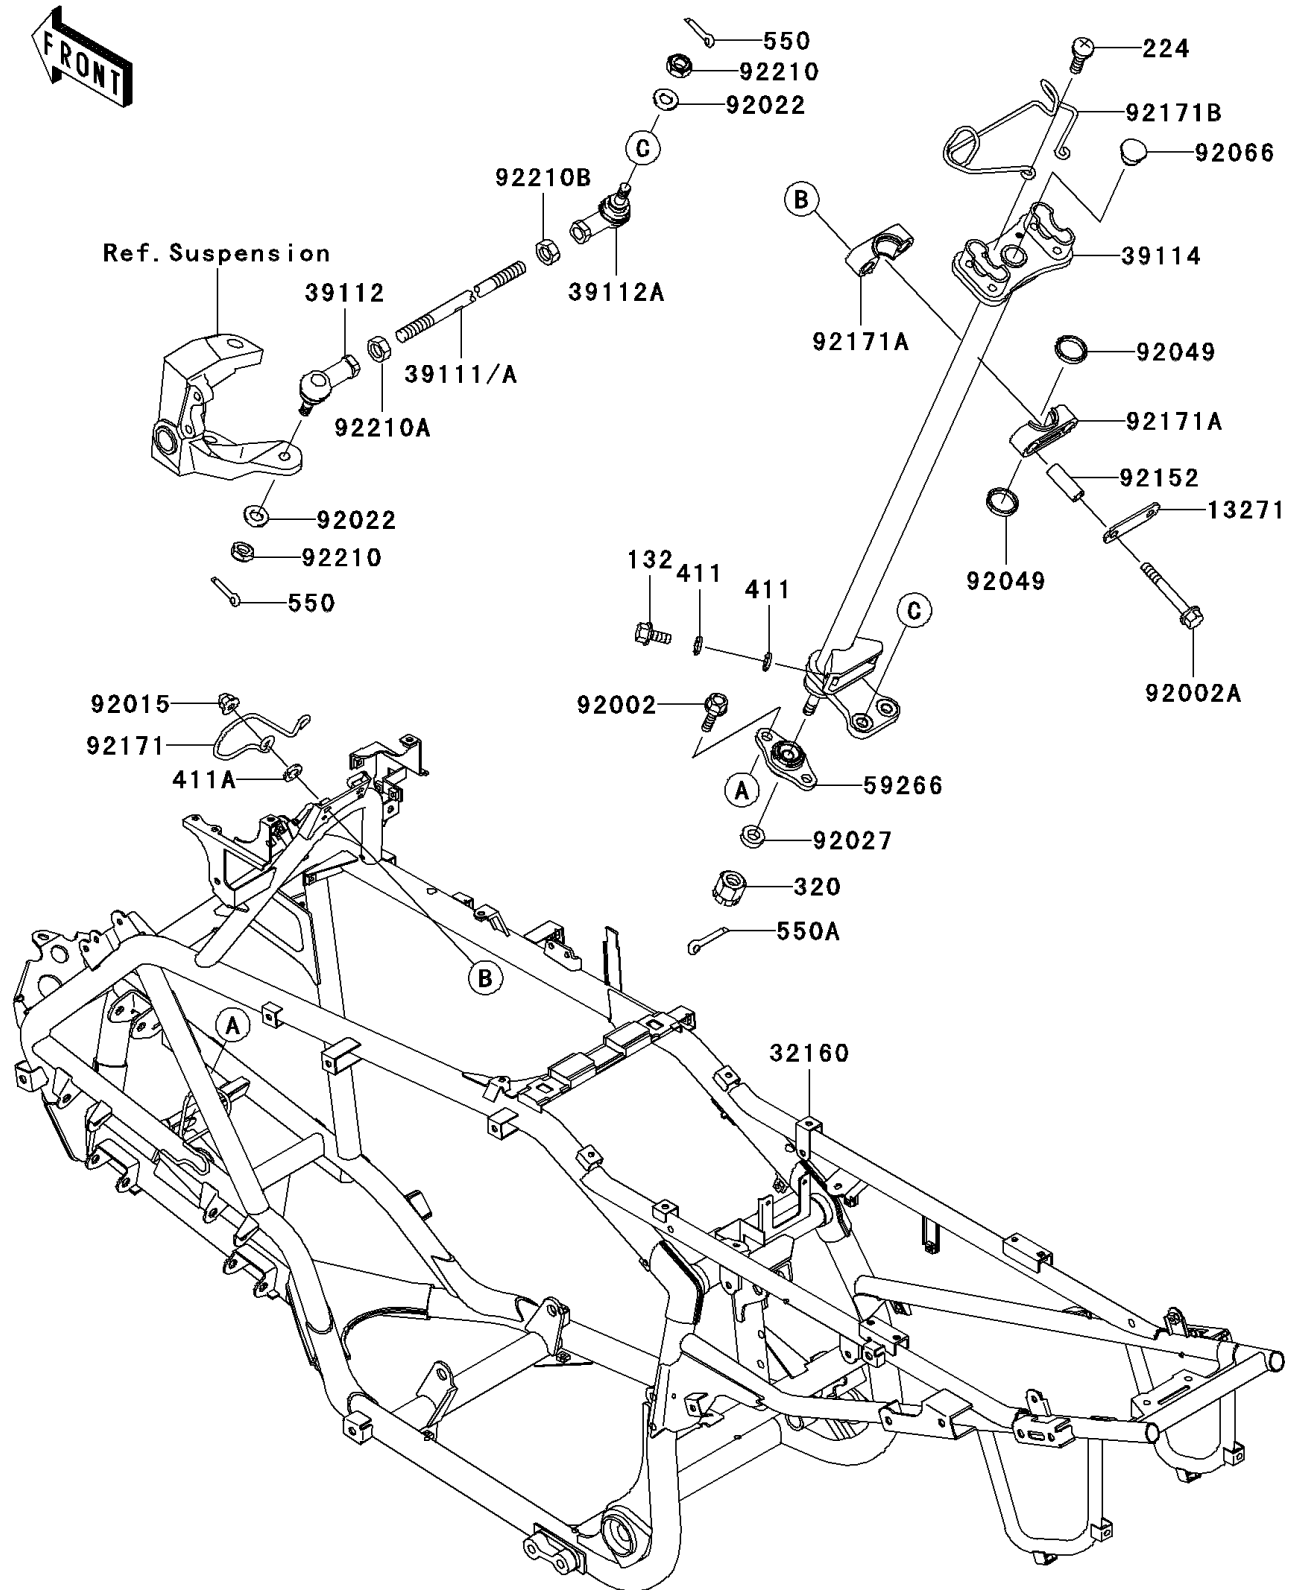

## 2005 KFX700 PARTS DIAGRAM

Frame

F2120

## 2005 KFX700 PARTS LIST

Frame

ITEM NAME	PART NUMBER	QUANTITY
BOLT-FLANGED-SMALL (Ref # 132)	132J0616	1
SCREW-PAN-WP-CROS (Ref # 224)	224C0614	1
NUT-CASTLE (Ref # 320)	320H1000	1
WASHER-PLAIN,6MM (Ref # 411)	411B0600	1
WASHER-PLAIN,8MM,BLACK (Ref # 411A)	411F0800	1
PIN-COTTER,2.0X15 (Ref # 550)	550D2015	1
PIN-COTTER,2.5X18 (Ref # 550A)	550D2518	1
PLATE (Ref # 13271)	13271-1887	1
FRAME-COMP,G.GRAY (Ref # 32160)	32160-0028-HN	1
ROD-TIE (Ref # 39111)	39111-0010	1
RODEND-TIE,RIGHT HANDED (Ref # 39112)	39112-1087	1
RODEND-TIE,LEFT HANDED (Ref # 39112A)	39112-1088	1
SHAFT-COMP-STRG (Ref # 39114)	39114-0001	1
JOINT-BALL (Ref # 59266)	59266-0001	1
BOLT,8X20 (Ref # 92002)	92002-1250	1
BOLT,FLANGED,8X70 (Ref # 92002A)	92002-1349	1
NUT,CAP,8MM,BLACK (Ref # 92015)	92015-1174	1
WASHER,10.2X20X1.5 (Ref # 92022)	92022-3742	1
COLLAR,10X21.3X7 (Ref # 92027)	92027-1817	1
SEAL-OIL,SR25.4X31X3.8 (Ref # 92049)	92049-1611	1
PLUG (Ref # 92066)	92066-1220	1
COLLAR,9.1X13.9X39.2 (Ref # 92152)	92152-1456	1
CLAMP,CABLE (Ref # 92171)	92171-0066	1
CLAMP,STEERING SHAFT (Ref # 92171A)	92171-1542	1
CLAMP,CABLE&HARNESS (Ref # 92171B)	92171-1543	1
NUT,LOCK,10MM (Ref # 92210)	92210-1184	1
NUT,RIGHT HANDED (Ref # 92210A)	92210-1385	1
NUT,LEFT HANDED (Ref # 92210B)	92210-1386	1