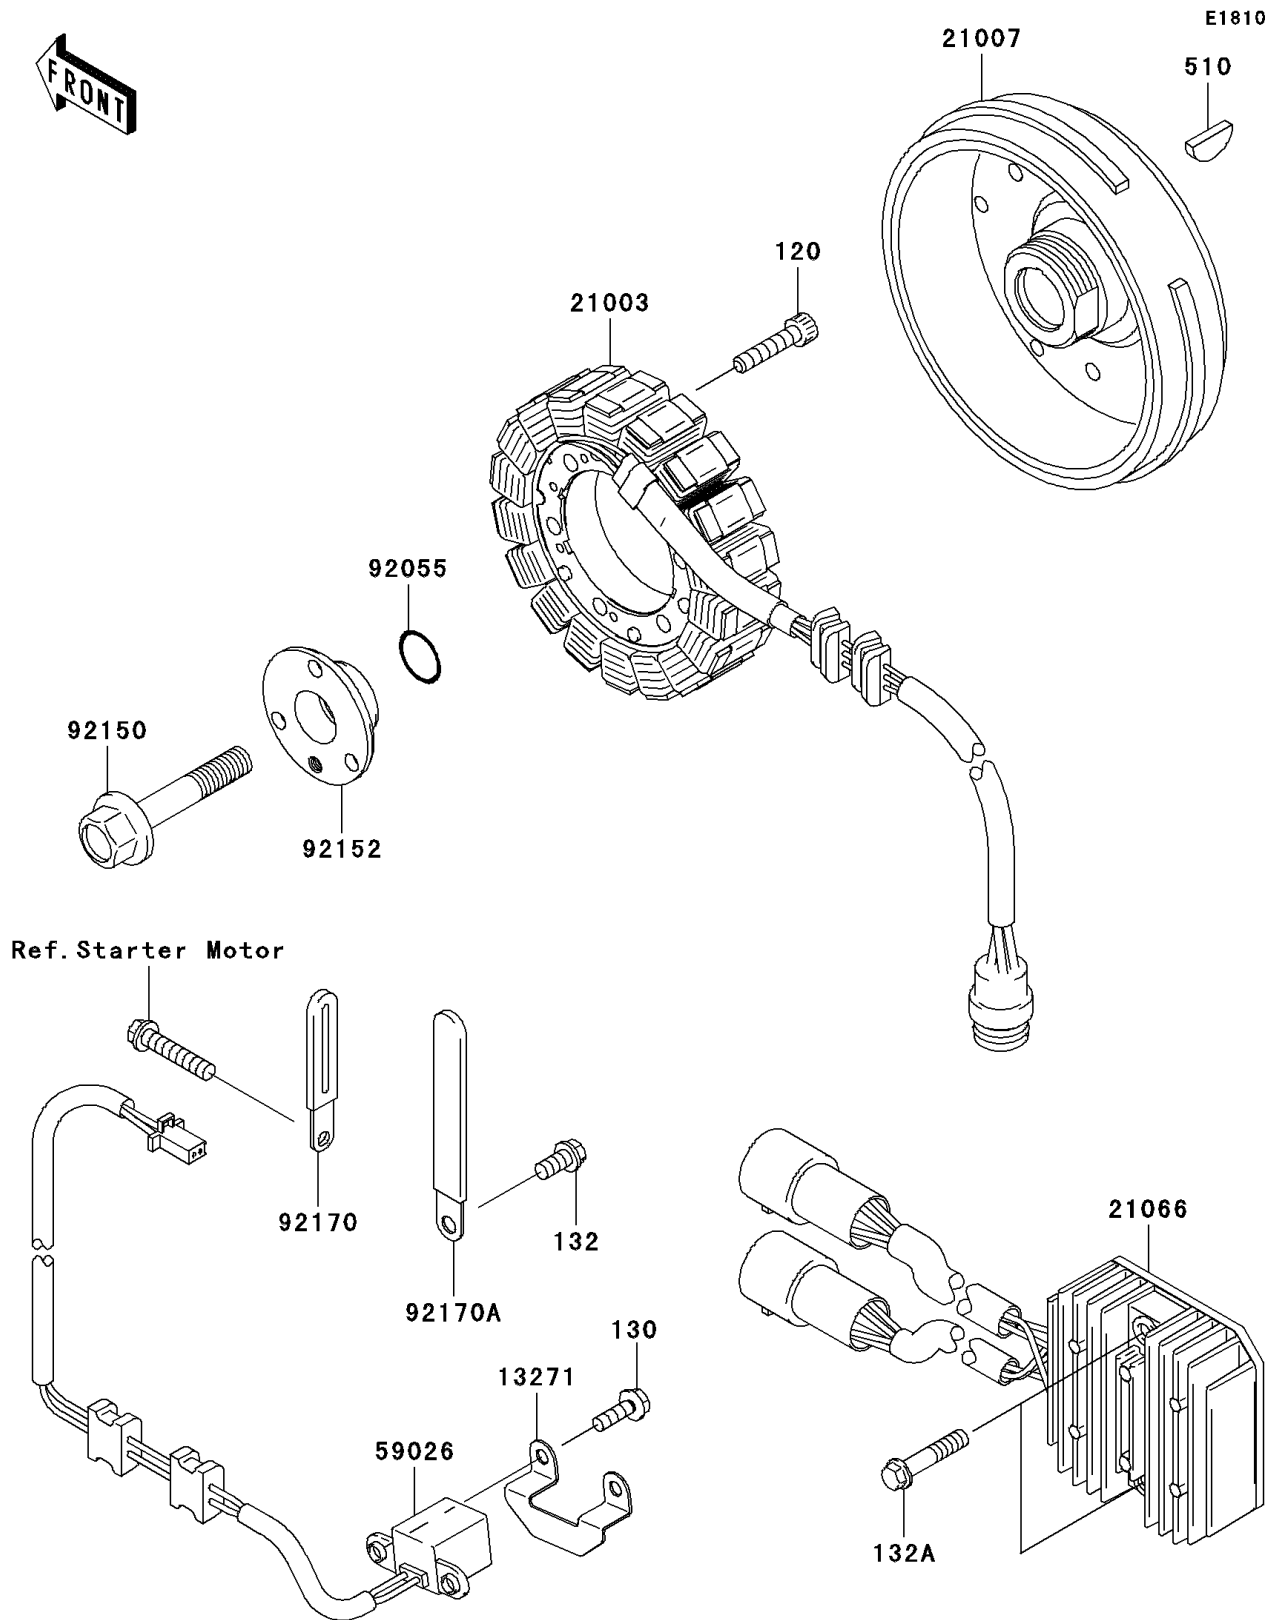

2005 KFX700 PARTS DIAGRAM

Generator

2005 KFX700 PARTS LIST

Generator

ITEM NAME	PART NUMBER	QUANTITY
BOLT-SOCKET,6X28 (Ref # 120)	120P0628	1
BOLT-FLANGED (Ref # 130)	130G0516	1
BOLT-FLANGED-SMALL (Ref # 132)	132Y0612	1
BOLT-FLANGED-SMALL (Ref # 132A)	132Y0630	1
KEY-WOODRUFF (Ref # 510)	510A4200	1
PLATE (Ref # 13271)	13271-1369	1
STATOR (Ref # 21003)	21003-0003	1
ROTOR (Ref # 21007)	21007-1367	1
REGULATOR-VOLTAGE (Ref # 21066)	21066-1112	1
COIL-PULSING (Ref # 59026)	59026-1159	1
RING-0,19.8X2.2 (Ref # 92055)	92055-1215	1
BOLT,PULLEY (Ref # 92150)	92150-1987	1
COLLAR,20X51X17 (Ref # 92152)	92152-1467	1
CLAMP (Ref # 92170)	92170-1514	1
CLAMP (Ref # 92170A)	92170-1925	1