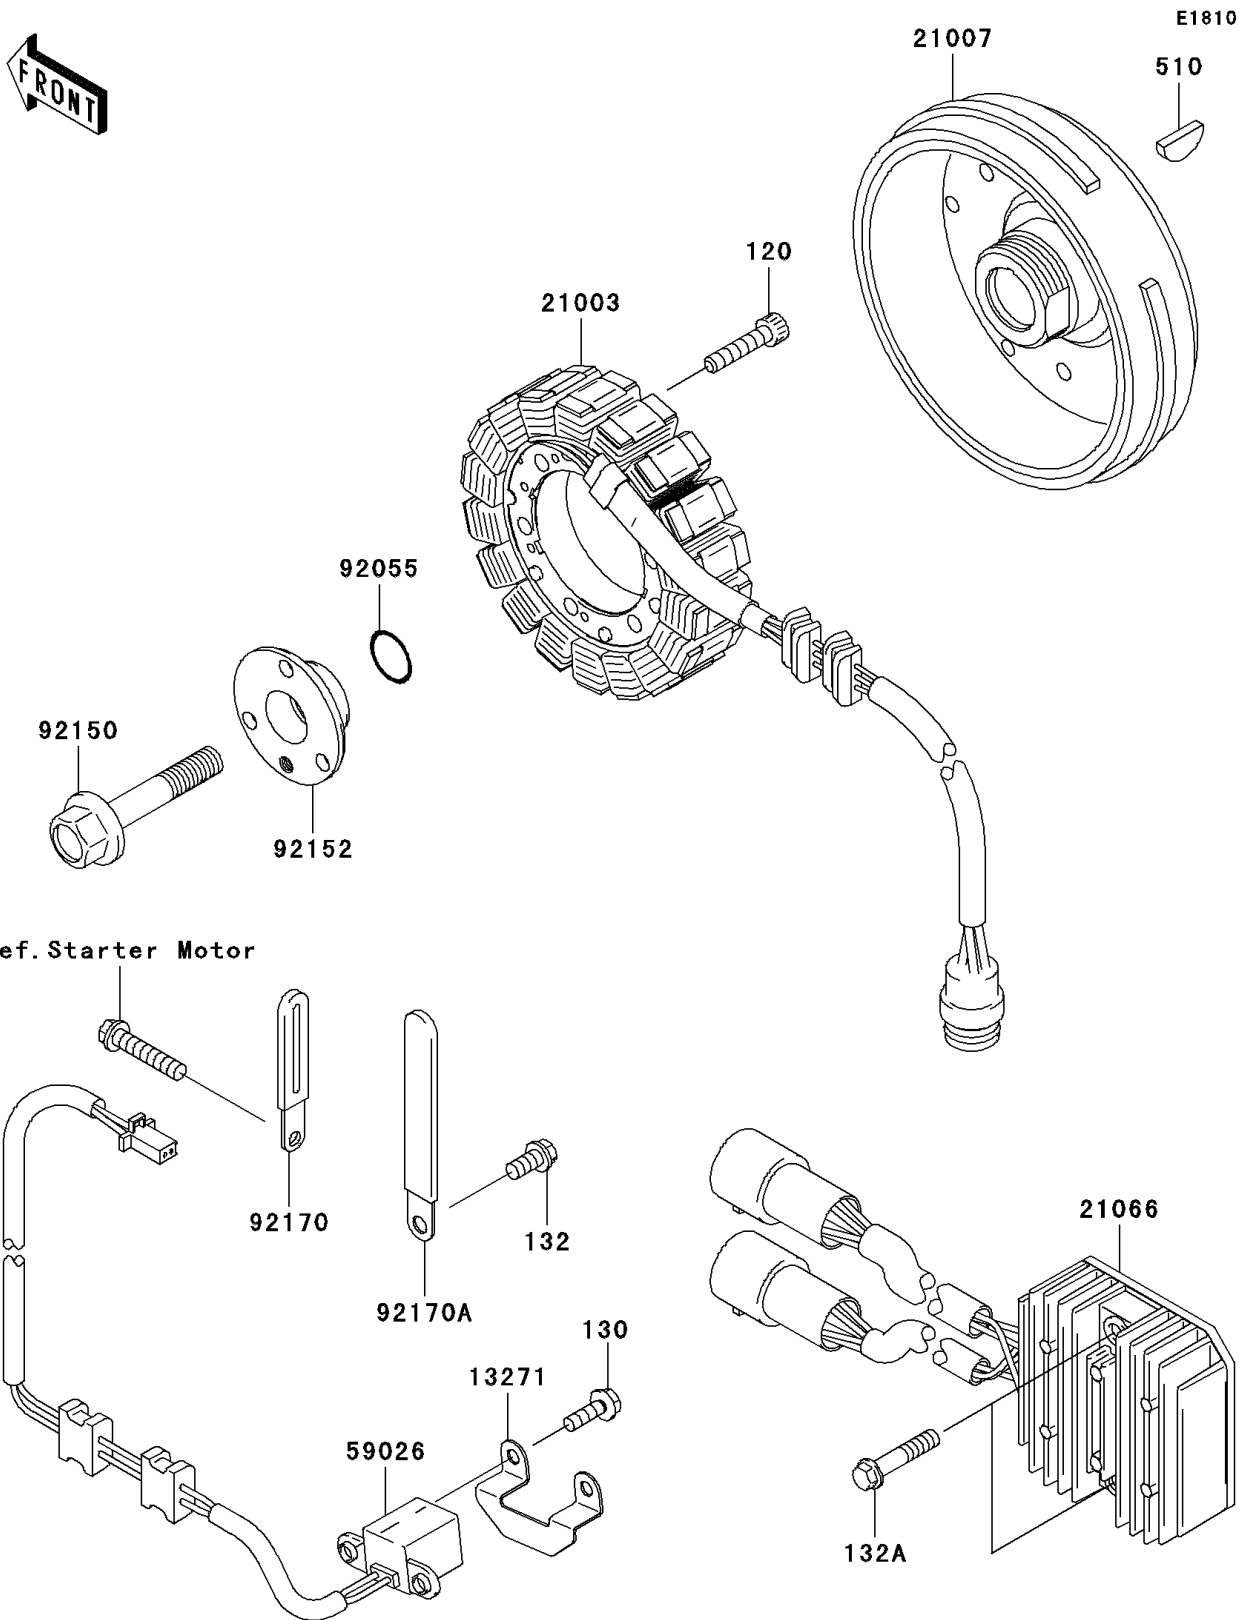

## 2004 KFX700 V Force PARTS DIAGRAM

Generator

## 2004 KFX700 V Force PARTS LIST

Generator

ITEM NAME	PART NUMBER	QUANTITY
BOLT-SOCKET,6X28 (Ref # 120)	120P0628	1
BOLT-FLANGED (Ref # 130)	130G0516	1
BOLT-FLANGED-SMALL (Ref # 132)	132Y0612	1
BOLT-FLANGED-SMALL (Ref # 132A)	132Y0630	1
KEY-WOODRUFF (Ref # 510)	510A4200	1
PLATE (Ref # 13271)	13271-1369	1
STATOR (Ref # 21003)	21003-0003	1
ROTOR (Ref # 21007)	21007-1367	1
REGULATOR-VOLTAGE (Ref # 21066)	21066-1112	1
COIL-PULSING (Ref # 59026)	59026-1159	1
RING-O,19.8X2.2 (Ref # 92055)	92055-1215	1
BOLT,PULLEY (Ref # 92150)	92150-1987	1
COLLAR,20X51X17 (Ref # 92152)	92152-1467	1
CLAMP (Ref # 92170)	92170-1514	1
CLAMP (Ref # 92170A)	92170-1925	1