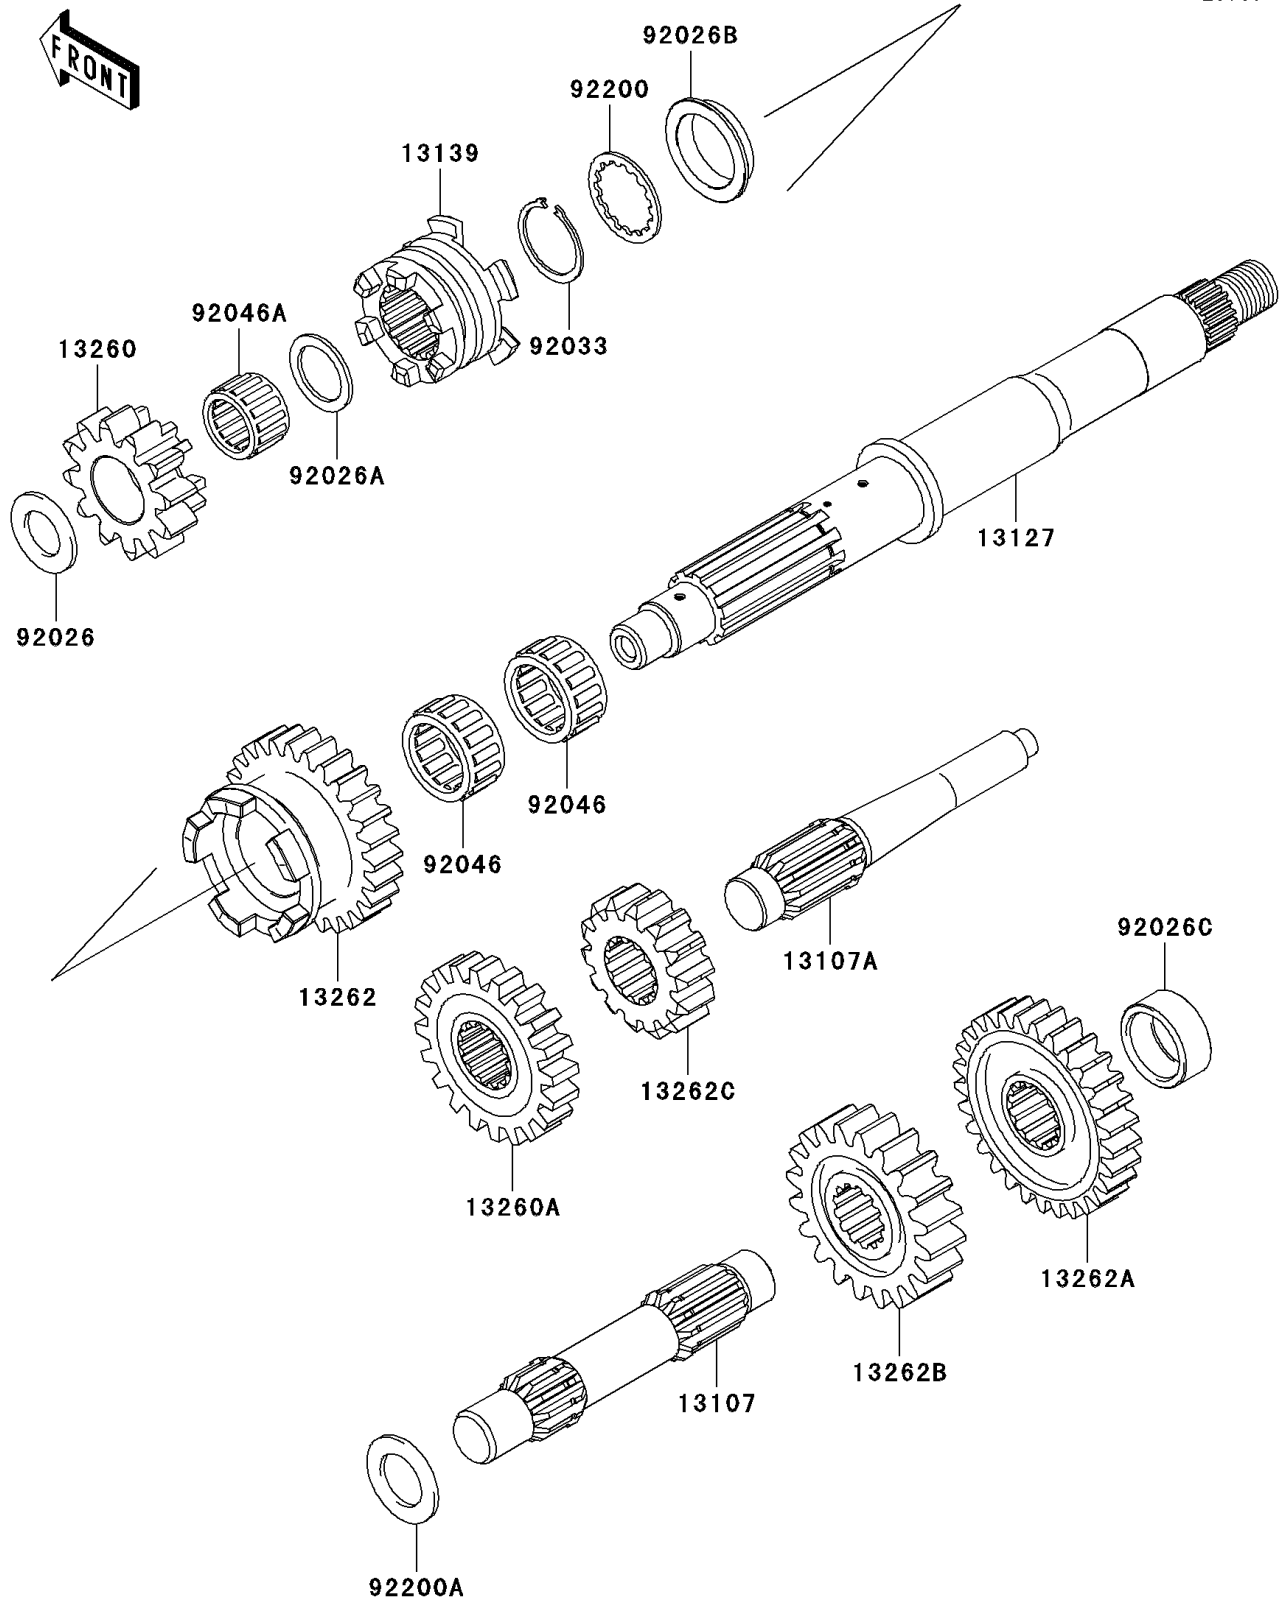

2005 KFX700 PARTS DIAGRAM

Transmission

E1361

2005 KFX700 PARTS LIST

Transmission

ITEM NAME	PART NUMBER	QUANTITY
SHAFT,COUNTER (Ref # 13107)	13107-1436	1
SHAFT,REVERSE,IDLE (Ref # 13107A)	13107-1437	1
SHAFT-TRANSMISSION INPUT (Ref # 13127)	13127-1282	1
SHIFTER (Ref # 13139)	13139-1096	1
GEAR,INPUT REVERSE,12T (Ref # 13260)	13260-1868	1
GEAR,DRIVEN REVERSE,16T (Ref # 13260A)	13260-1873	1
GEAR,INPUT HIGH,27T (Ref # 13262)	13262-0002	1
GEAR,DRIVEN HIGH,29T (Ref # 13262A)	13262-0015	1
GEAR,OUTPUT DRIVE,20T (Ref # 13262B)	13262-1052	1
GEAR,OUTPUT REVERSE,14T (Ref # 13262C)	13262-1053	1
SPACER,17.3X30X2.0 (Ref # 92026)	92026-1415	1
SPACER,21.2X29X1.6 (Ref # 92026A)	92026-1568	1
SPACER,28X39X8 (Ref # 92026B)	92026-1629	1
SPACER,25X32X13 (Ref # 92026C)	92026-1630	1
RING-SNAP,T=1.2 (Ref # 92033)	92033-1037	1
BEARING-NEEDLE,LOW GEAR (Ref # 92046)	92046-1278	2
BEARING-NEEDLE,REVERSE GEAR (Ref # 92046A)	92046-1279	1
WASHER,T=1.5 (Ref # 92200)	92200-1240	1
WASHER,20.3X33X2.0 (Ref # 92200A)	92200-1351	1