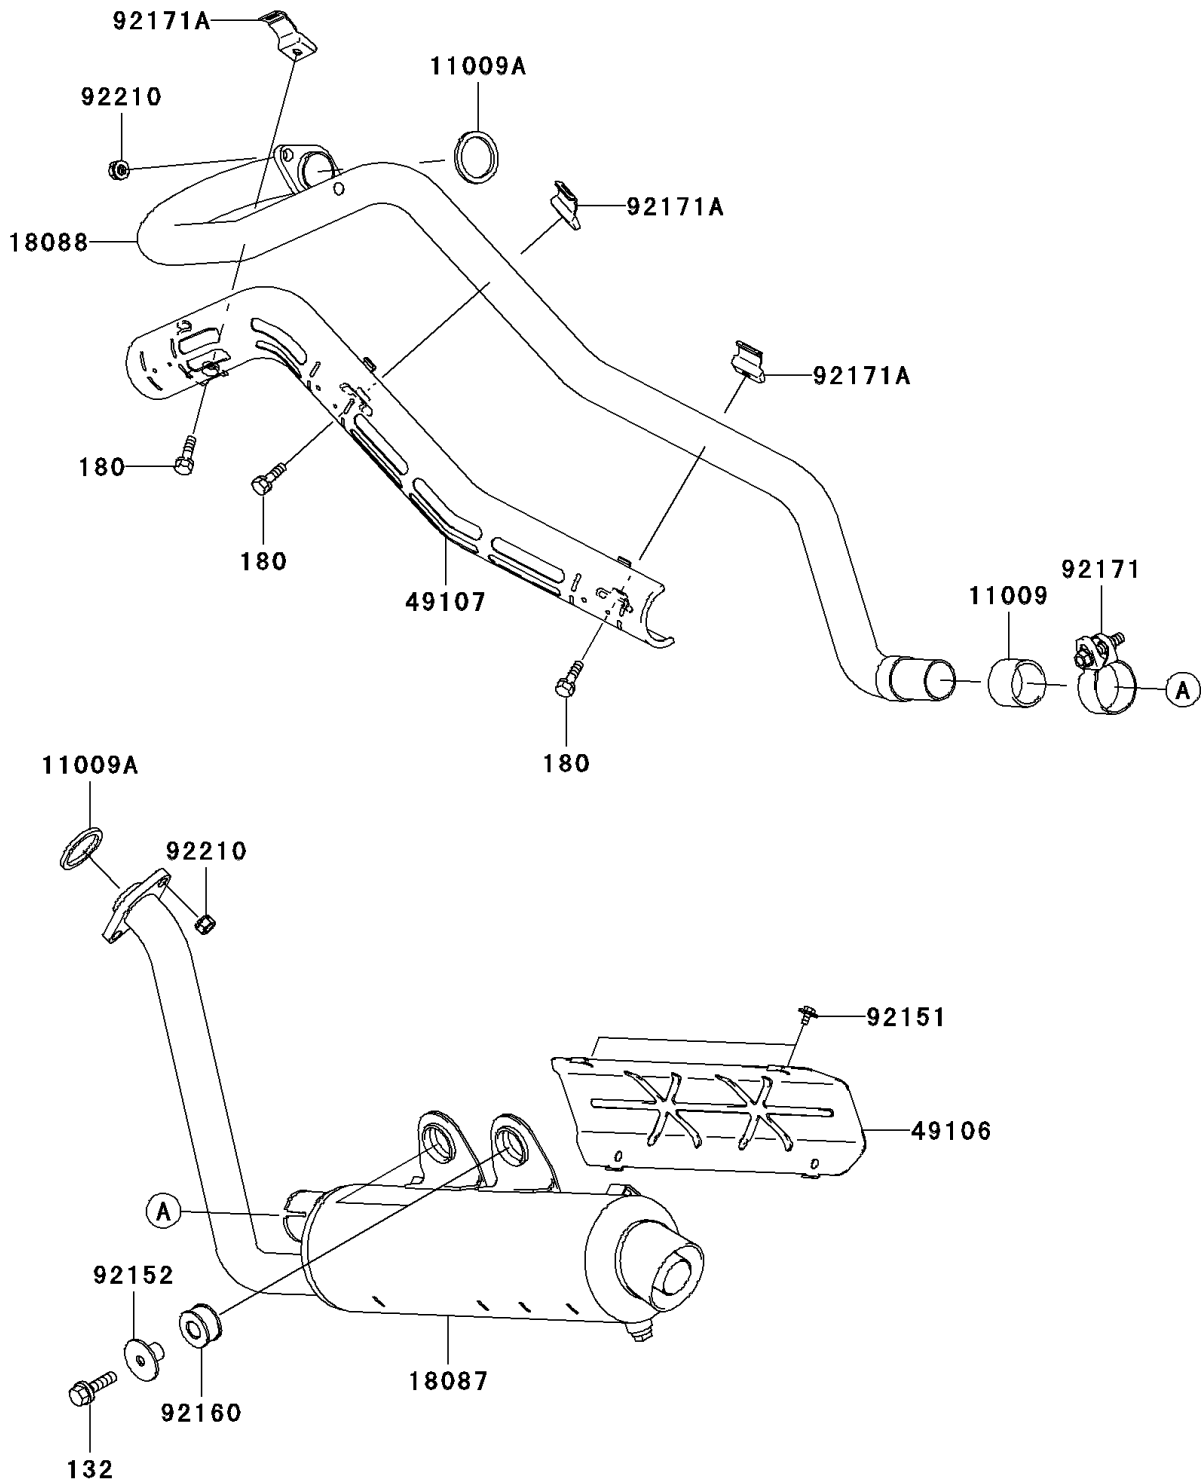

2004 KFX700 V Force PARTS DIAGRAM

Muffler(s)

E1140

2004 KFX700 V Force PARTS LIST

Muffler(s)

ITEM NAME	PART NUMBER	QUANTITY
BOLT-FLANGED-SMALL (Ref # 132)	132Y0830	1
BOLT-UPSET-WS (Ref # 180)	180Y0620	1
GASKET,MUFFLER CONNECTING (Ref # 11009)	11009-1865	1
GASKET,EXHAUST HOLDER (Ref # 11009A)	11009-1894	1
MUFFLER (Ref # 18087)	18087-0006	1
PIPE-EXHAUST (Ref # 18088)	18088-1222	1
COVER-MUFFLER (Ref # 49106)	49106-1293	1
COVER-EXHAUST PIPE (Ref # 49107)	49107-1226	1
BOLT,6X12 (Ref # 92151)	92151-1944	1
COLLAR,MUFFLER (Ref # 92152)	92152-1152	1
DAMPER,MUFFLER (Ref # 92160)	92160-1990	1
CLAMP (Ref # 92171)	92171-1330	1
CLAMP (Ref # 92171A)	92171-1357	1
NUT,RH,THREAD 8MM (Ref # 92210)	92210-1242	1