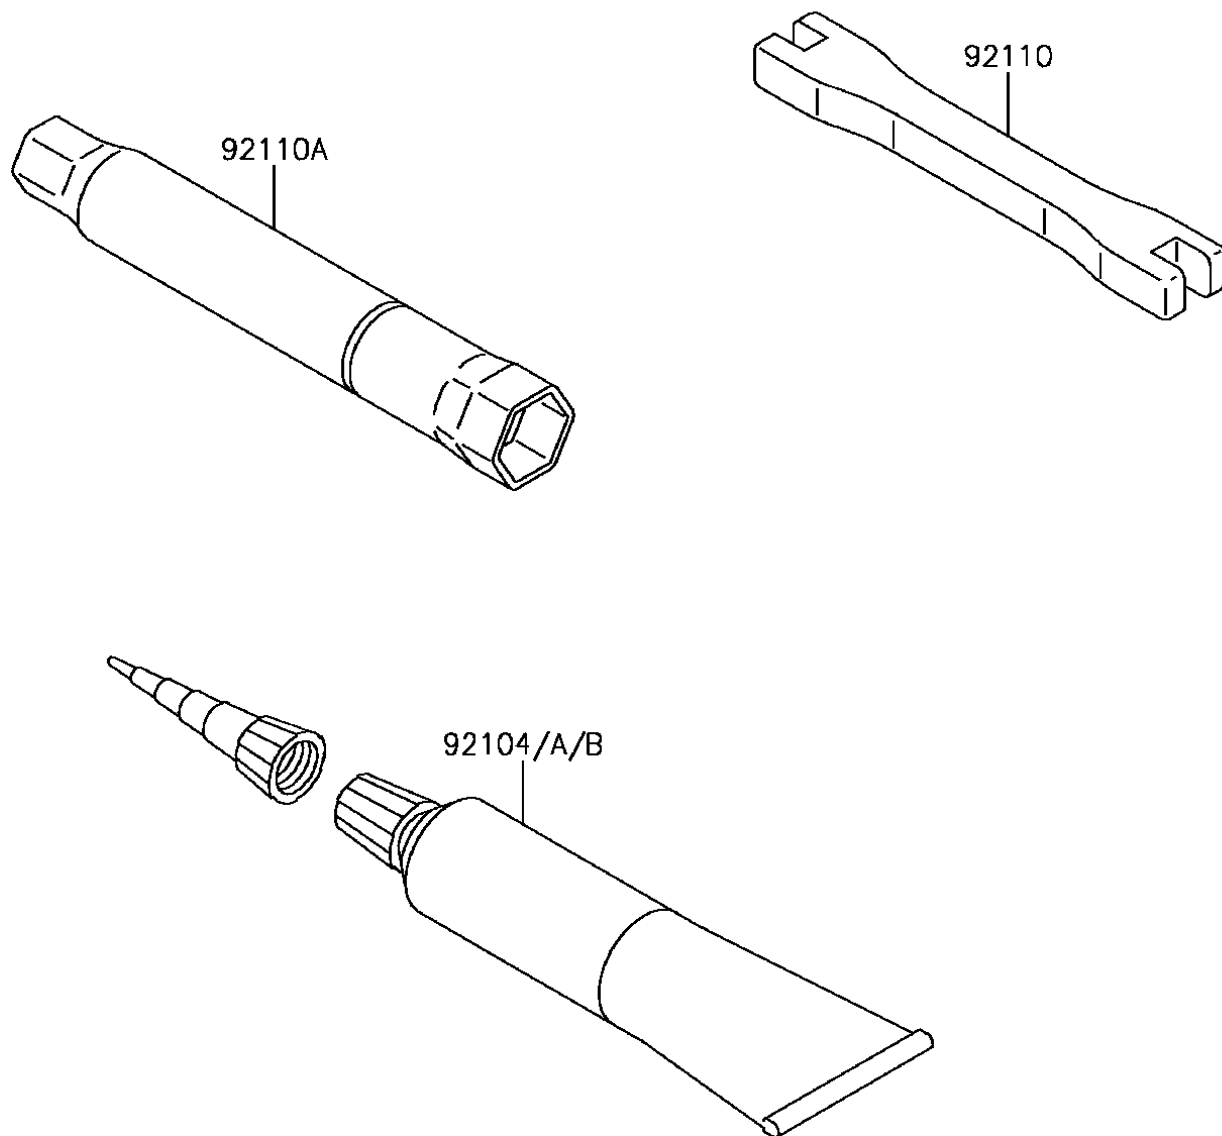

2017 KX™250F PARTS DIAGRAM

Owner's Tools

F2810

2017 KX™250F PARTS LIST

Owner's Tools

ITEM NAME	PART NUMBER	QUANTITY
GASKET-LIQUID,TB1211F,CLEAR (Ref # 92104)	92104-0004	1
GASKET-LIQUID,TB1216,GRAY (Ref # 92104A)	92104-1063	1
GASKET-LIQUID,TB1216B,BLACK (Ref # 92104B)	92104-1064	1
TOOL-WRENCH,NIPPLE,6X8 (Ref # 92110)	92110-0004	1
TOOL-WRENCH,BOX,16MM (Ref # 92110A)	92110-0005	1