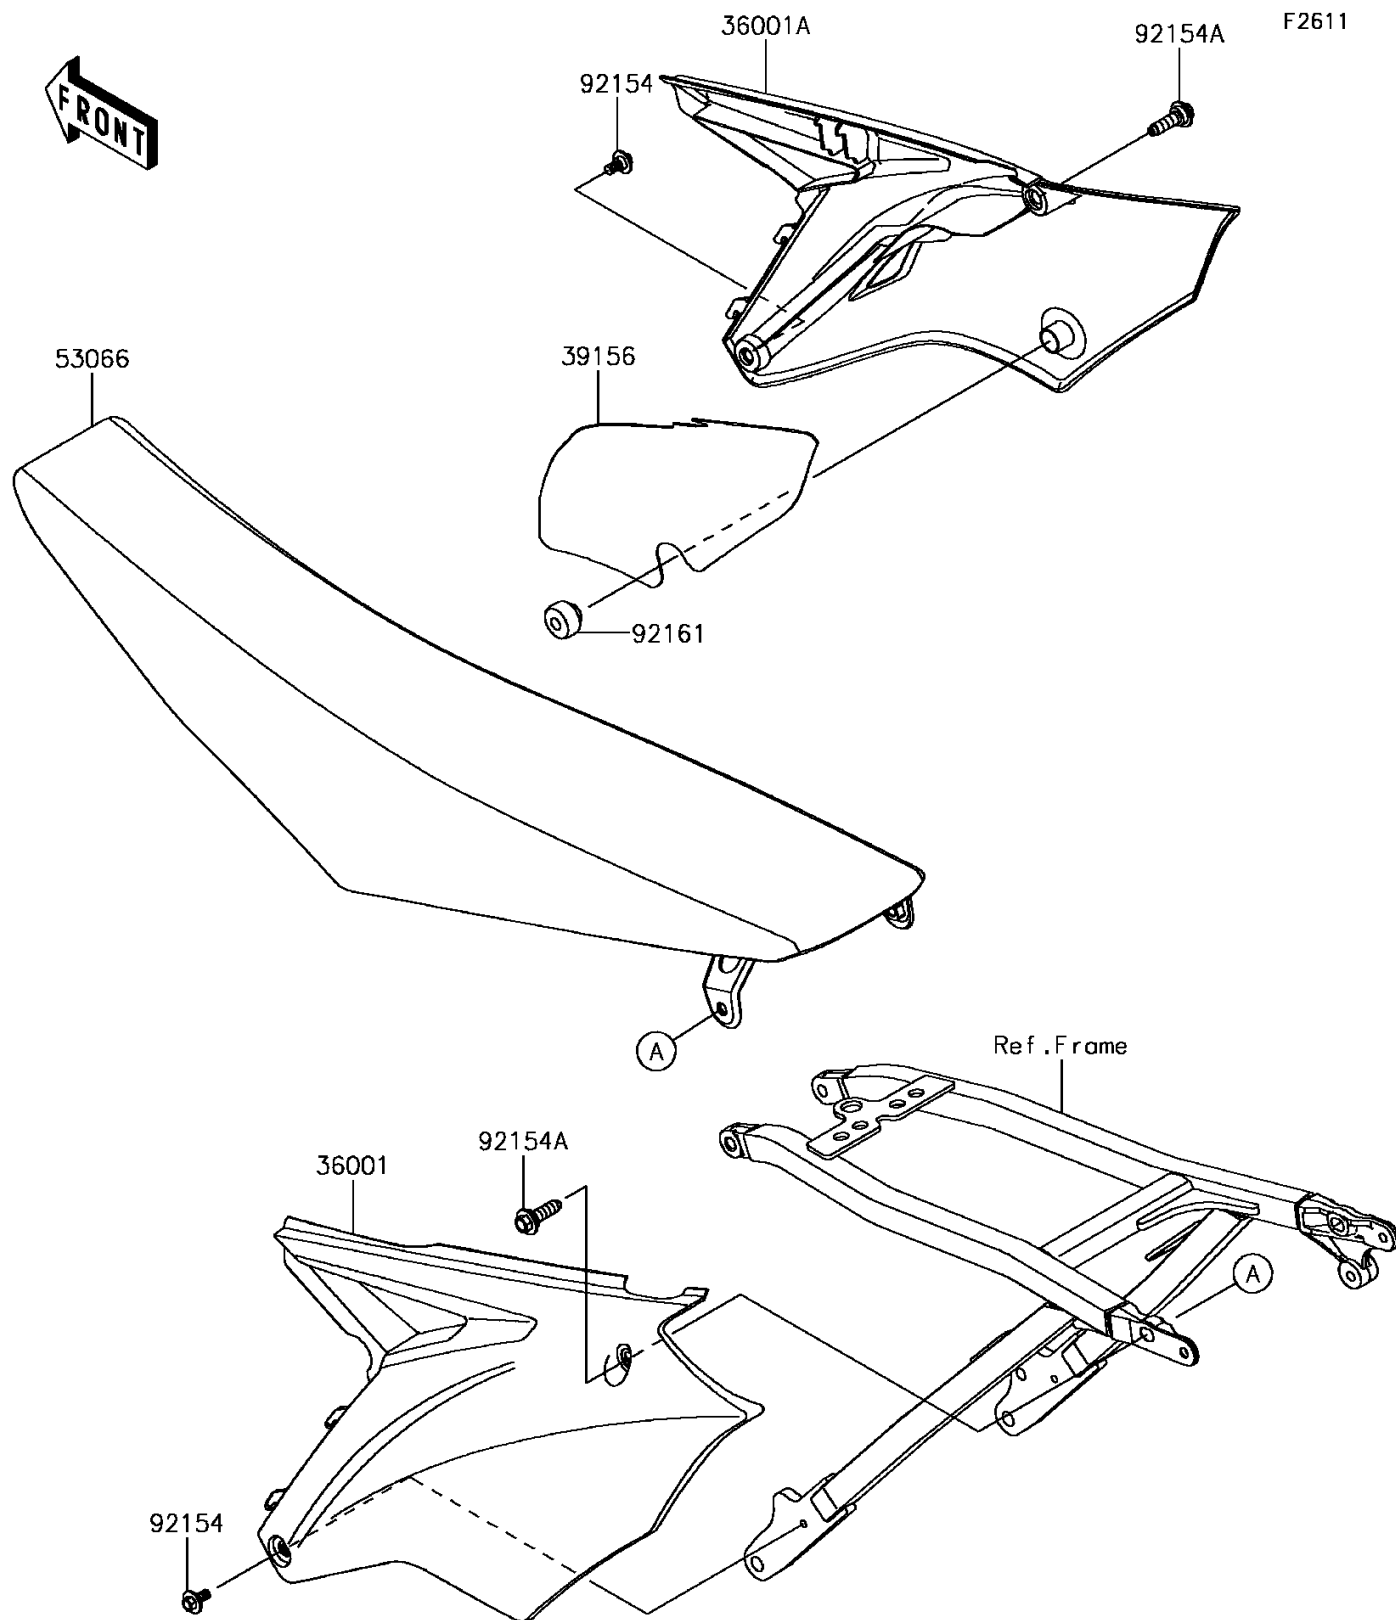

2017 KX™250F PARTS DIAGRAM

Side Covers

2017 KX™250F PARTS LIST

Side Covers

ITEM NAME	PART NUMBER	QUANTITY
COVER-SIDE,LH,B.WHITE (Ref # 36001)	36001-0629-266	1
COVER-SIDE,RH,B.WHITE (Ref # 36001A)	36001-0638-266	1
PAD (Ref # 39156)	39156-1885	1
SEAT-ASSY,N.L.GREEN+BLK/WHT (Ref # 53066)	53066-0515-49F	1
BOLT,FLANGED,6X9 (Ref # 92154)	92154-0546	1
BOLT,STEPPED,8X29 (Ref # 92154A)	92154-1713	1
DAMPER (Ref # 92161)	92161-1783	1