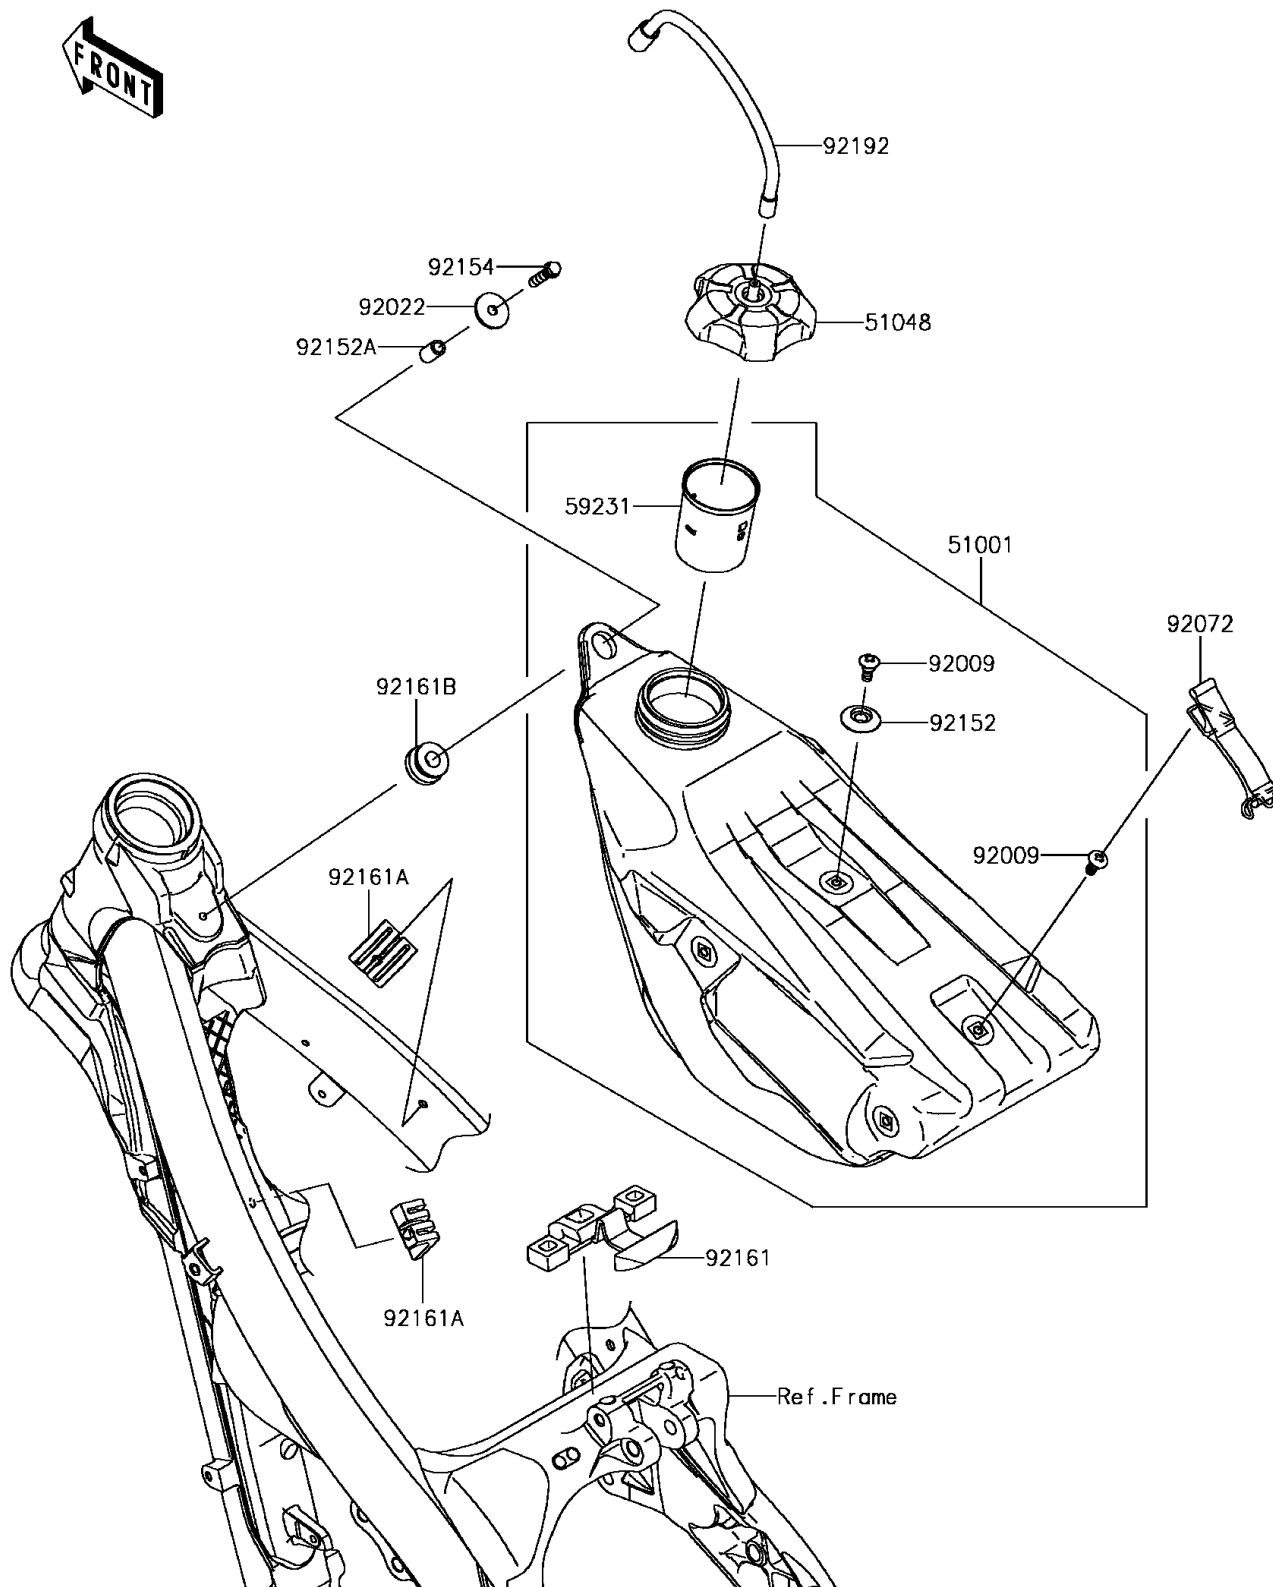

2017 KX™250F PARTS DIAGRAM

Fuel Tank

F2410

2017 KX™250F PARTS LIST

Fuel Tank

ITEM NAME	PART NUMBER	QUANTITY
TANK-COMP-FUEL (Ref # 51001)	51001-0837	1
CAP-ASSY-TANK (Ref # 51048)	51048-0576	1
FILLER (Ref # 59231)	59231-0019	1
SCREW,6MM (Ref # 92009)	92009-1971	1
WASHER,6.5X24X2 (Ref # 92022)	92022-1690	1
BAND,FUEL TANK (Ref # 92072)	92072-0045	1
COLLAR (Ref # 92152)	92152-1346	1
COLLAR,6.8X10X16 (Ref # 92152A)	92152-1552	1
BOLT,FLANGED,6X25 (Ref # 92154)	92154-0520	1
DAMPER,FUEL TANK,RR (Ref # 92161)	92161-1377	1
DAMPER,FUEL TANK,SIDE (Ref # 92161A)	92161-1393	1
DAMPER,FUEL TANK,FR (Ref # 92161B)	92161-1914	1
TUBE (Ref # 92192)	92192-0161	1